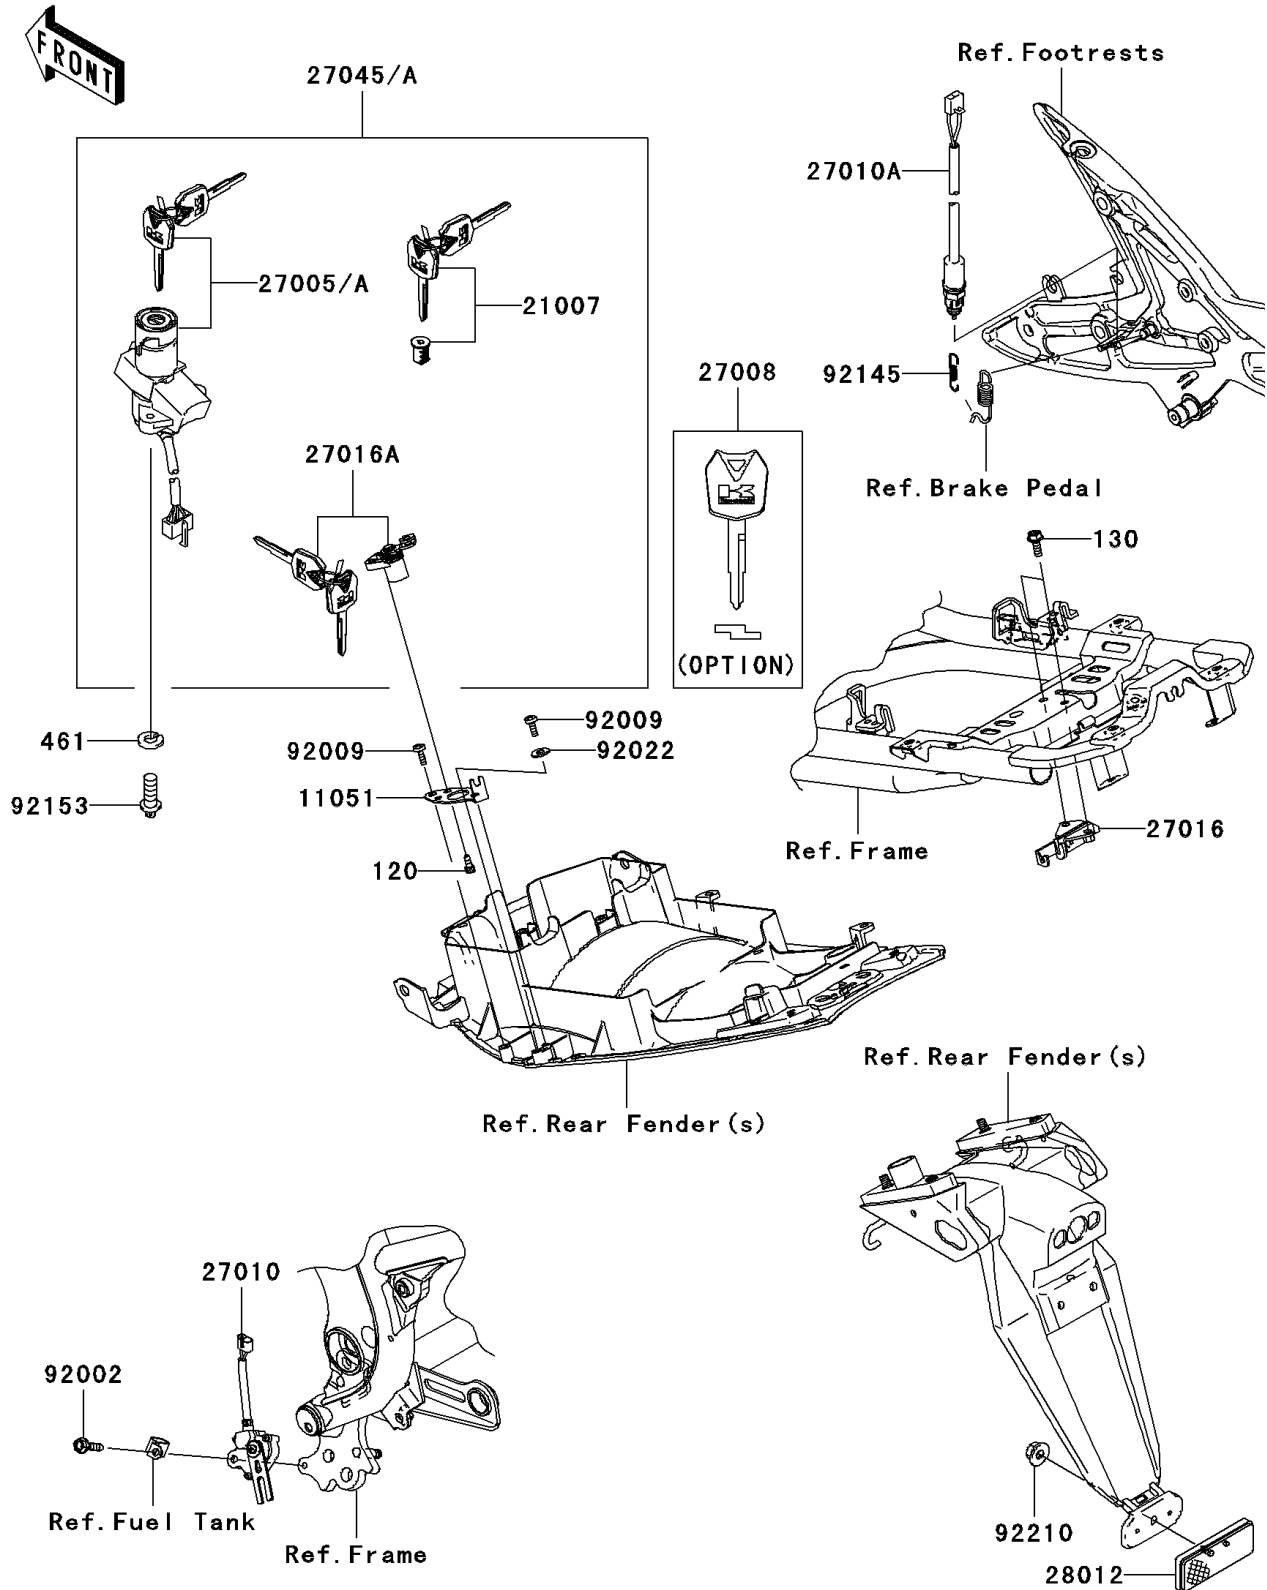

2006 ER-6n (Australian) PARTS DIAGRAM

Ignition Switch

F2770

2006 ER-6n (Australian) PARTS LIST

Ignition Switch

ITEM NAME	PART NUMBER	QUANTITY
BOLT-SOCKET,5X12 (Ref # 120)	120CB0512	2
BOLT-FLANGED,6X12 (Ref # 130)	130BB0612	2
WASHER-SPRING (Ref # 461)	461L0600	2
BRACKET,SEAT LOCK (Ref # 11051)	11051-1370	1
ROTOR,LOCK,TANK CAP (Ref # 21007)	21007-5057	1
SWITCH-ASSY-IGNITION (Ref # 27005)	27005-5130	1
KEY-LOCK,BLANK (Ref # 27008)	27008-0030	1
SWITCH,SIDE STAND (Ref # 27010)	27010-1455	1
SWITCH,REAR BRAKE (Ref # 27010A)	27010-1479	1
LOCK-ASSY,SEAT STRIKER (Ref # 27016)	27016-1115	1
LOCK-ASSY,SEAT (Ref # 27016A)	27016-5309	1
SWITCH-ASSY (Ref # 27045)	27045-5231	1
REFLECTOR-REFLEX (Ref # 28012)	28012-1077	1
BOLT,FLANGED,6X25 (Ref # 92002)	92002-1582	1
SCREW,6X14 (Ref # 92009)	92009-3845	2
WASHER,6.5X16X2 (Ref # 92022)	92022-1342	1
SPRING,REAR BRAKE SWITCH (Ref # 92145)	92145-0091	1
BOLT,TORX,6X16 (Ref # 92153)	92153-0967	2
NUT,FLANGED,5MM (Ref # 92210)	92210-0007	1