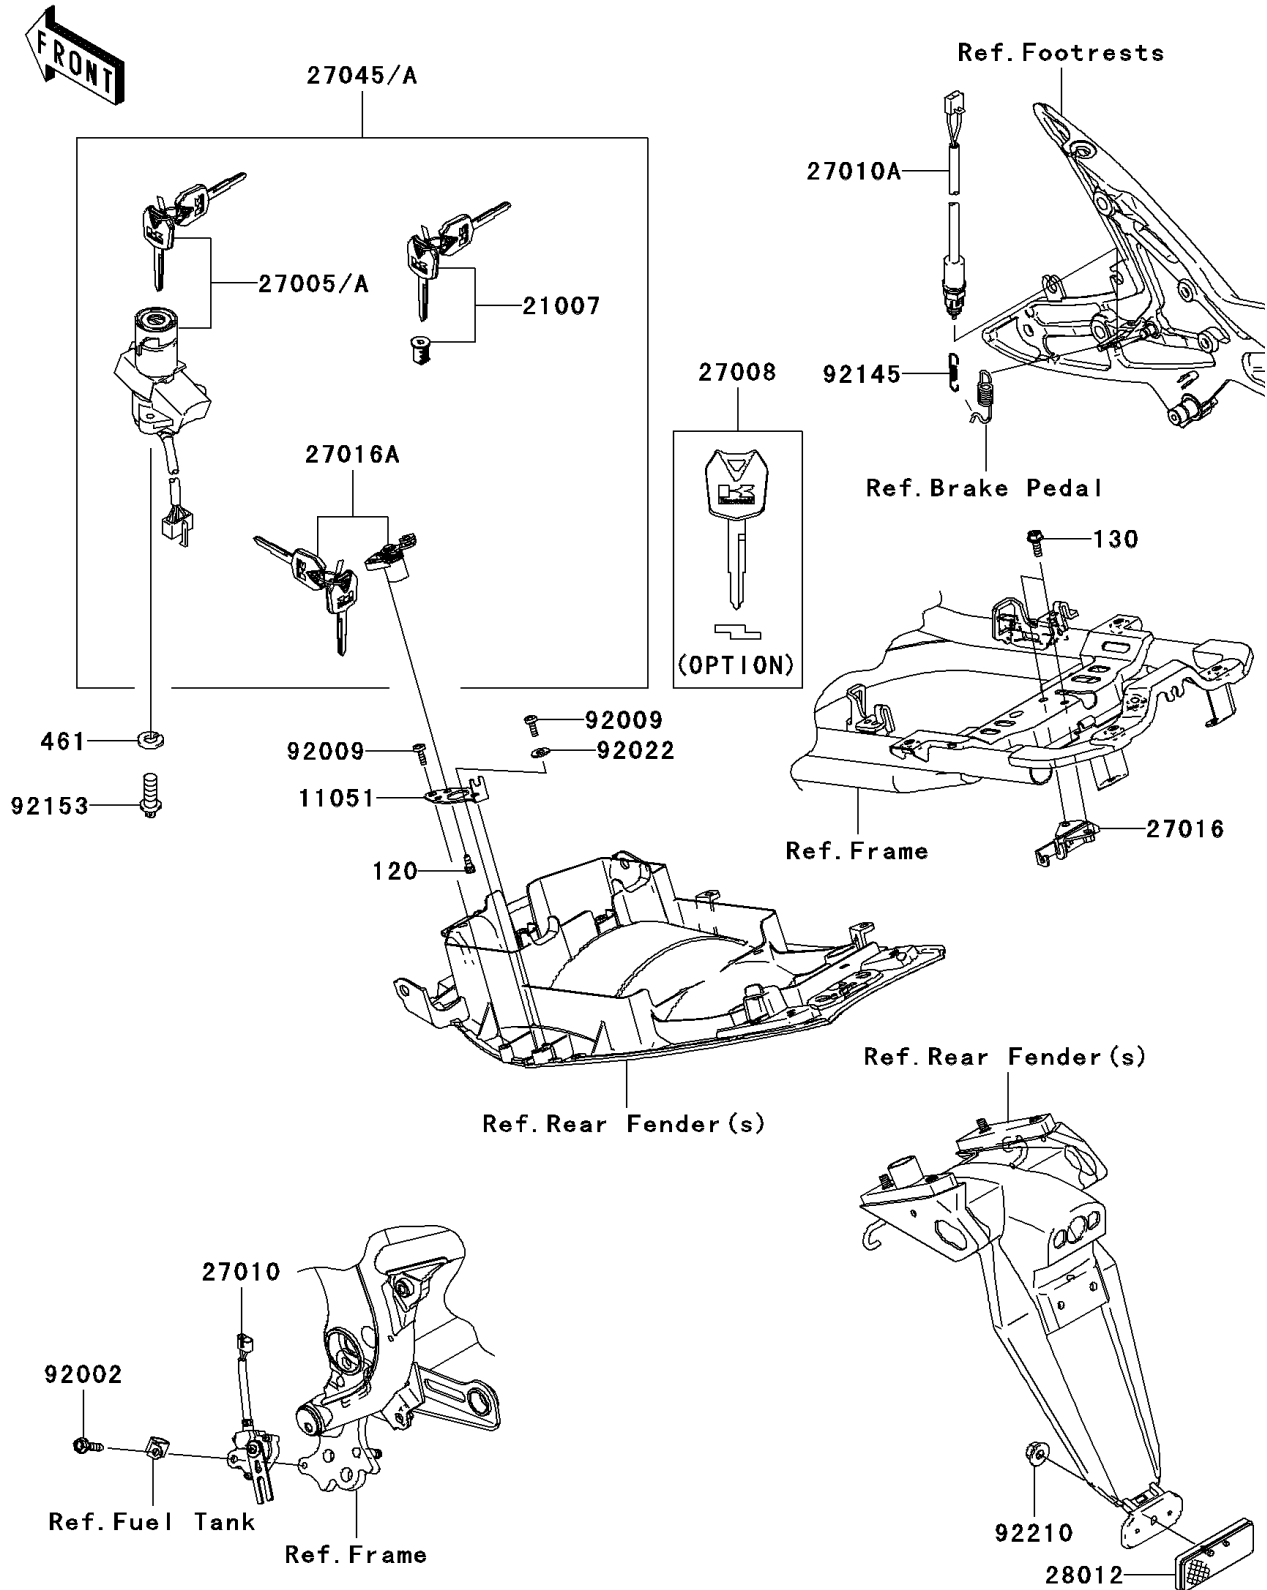

2007 ER-6n (Australian) PARTS DIAGRAM

Ignition Switch

F2770

2007 ER-6n (Australian) PARTS LIST

Ignition Switch

ITEM NAME	PART NUMBER	QUANTITY
BOLT-SOCKET,5X12 (Ref # 120)	120CB0512	2
BOLT-FLANGED,6X12 (Ref # 130)	130BB0612	2
WASHER-SPRING (Ref # 461)	461L0600	2
BRACKET,SEAT LOCK (Ref # 11051)	11051-1370	1
ROTOR,LOCK,TANK CAP (Ref # 21007)	21007-5057	1
SWITCH-ASSY-IGNITION (Ref # 27005)	27005-5130	1
KEY-LOCK,BLANK (Ref # 27008)	27008-0030	1
SWITCH,SIDE STAND (Ref # 27010)	27010-1455	1
SWITCH,REAR BRAKE (Ref # 27010A)	27010-1479	1
LOCK-ASSY,SEAT STRIKER (Ref # 27016)	27016-1115	1
LOCK-ASSY,SEAT (Ref # 27016A)	27016-5309	1
SWITCH-ASSY (Ref # 27045)	27045-5231	1
REFLECTOR-REFLEX (Ref # 28012)	28012-1077	1
BOLT,FLANGED,6X25 (Ref # 92002)	92002-1582	1
SCREW,6X14 (Ref # 92009)	92009-3845	2
WASHER,6.5X16X2 (Ref # 92022)	92022-1342	1
SPRING,REAR BRAKE SWITCH (Ref # 92145)	92145-0091	1
BOLT,TORX,6X16 (Ref # 92153)	92153-0967	2
NUT,FLANGED,5MM (Ref # 92210)	92210-0007	1