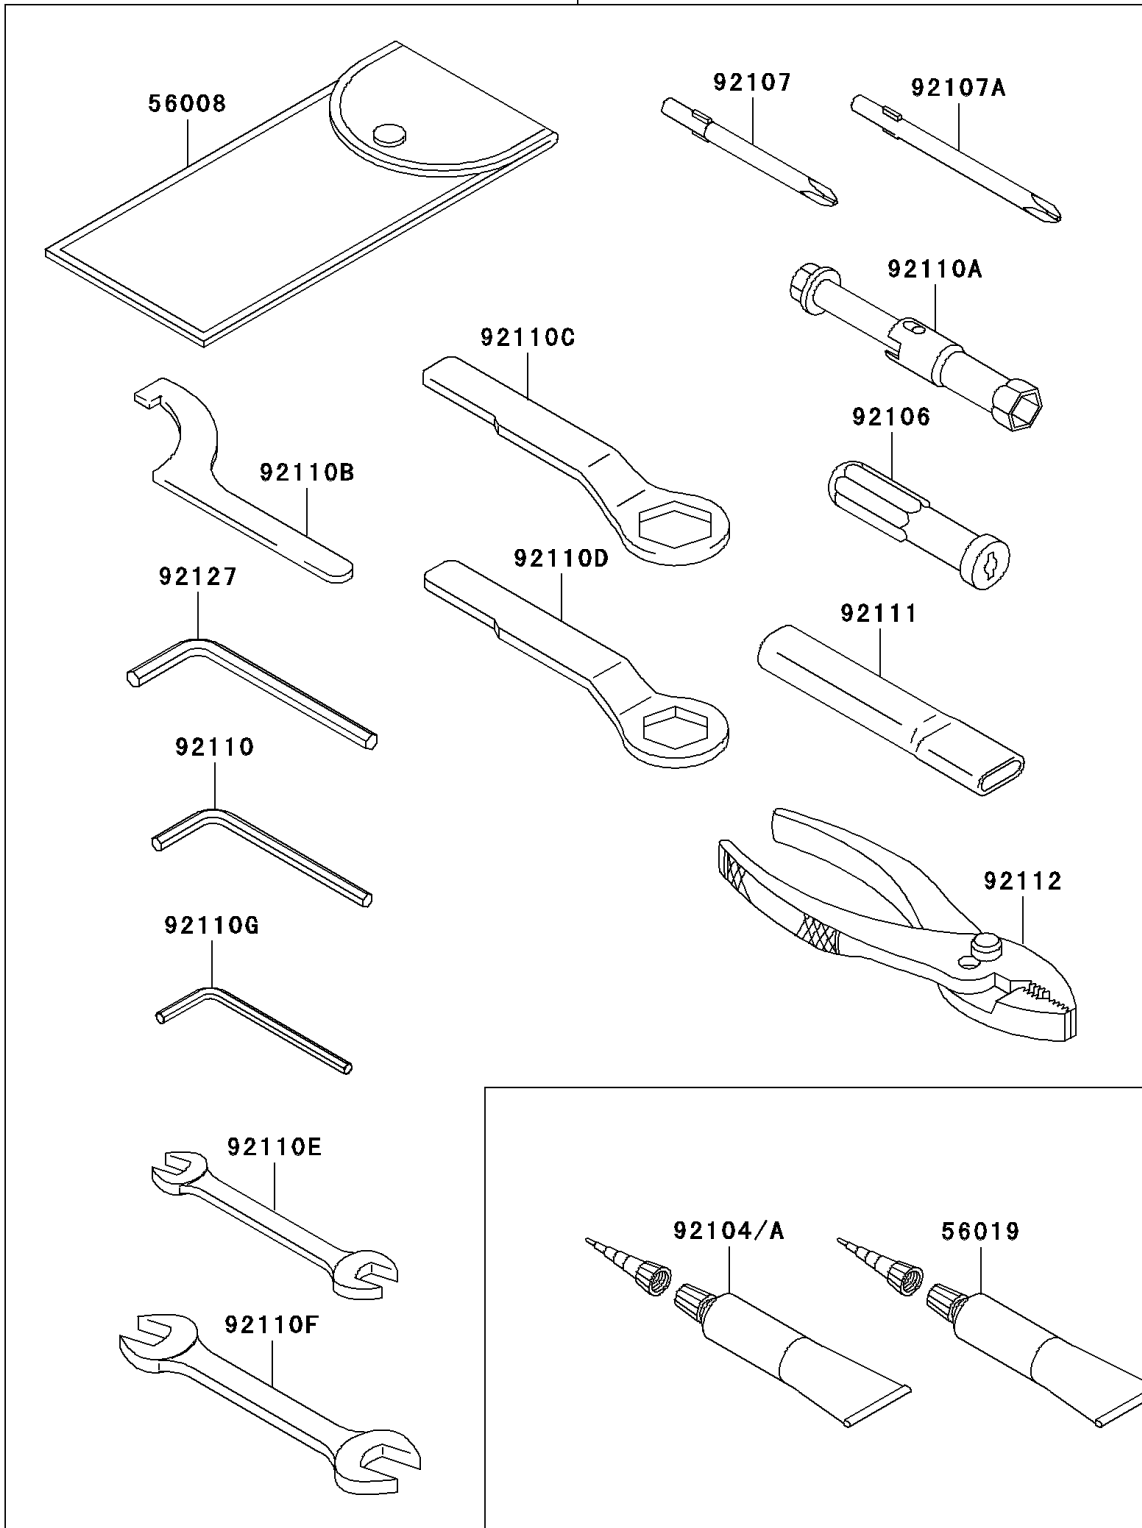

# 2006 ER-6n (Australian) PARTS DIAGRAM

Owner's Tools

56007

F2810

## 2006 ER-6n (Australian) PARTS LIST

### Owner's Tools

ITEM NAME	PART NUMBER	QUANTITY
TOOL-KIT (Ref # 56007)	56007-0026	1
BAG,TOOL (Ref # 56008)	56008-1075	1
THREE BOND TB1211,HT/RS,WHITE (Ref # 56019)	56019-120	1
GASKET-LIQUID,TB1211F (Ref # 92104)	92104-0004	1
GASKET-LIQUID,BLACK TB1216B (Ref # 92104A)	92104-1064	1
GRIP-SCREW DRIVER (Ref # 92106)	92106-1001	1
TOOL-DRIVER,#3PHILLIPS (Ref # 92107)	92107-005	1
TOOL-DRIVER,#2PHILLIPS (Ref # 92107A)	92107-1053	1
TOOL-WRENCH,ALLEN,5MM (Ref # 92110)	92110-1015	1
TOOL-WRENCH,BOX,16MM (Ref # 92110A)	92110-1132	1
TOOL-WRENCH,HOOK (Ref # 92110B)	92110-1144	1
TOOL-WRENCH,BOX END,27MM (Ref # 92110C)	92110-1147	1
TOOL-WRENCH,BOX END,22MM (Ref # 92110D)	92110-1148	1
TOOL-WRENCH,OPEN END,10X12 (Ref # 92110E)	92110-1152	1
TOOL-WRENCH,OPEN END,14X17 (Ref # 92110F)	92110-1153	1
TOOL-WRENCH,ALLEN,4MM (Ref # 92110G)	92110-3703	1
TOOL-BAR,BOX END WRENCH (Ref # 92111)	92111-1051	1
TOOL-PLIERS (Ref # 92112)	92112-1001	1
TOOL-WRENCH,ALLEN,6MM (Ref # 92127)	92127-003	1