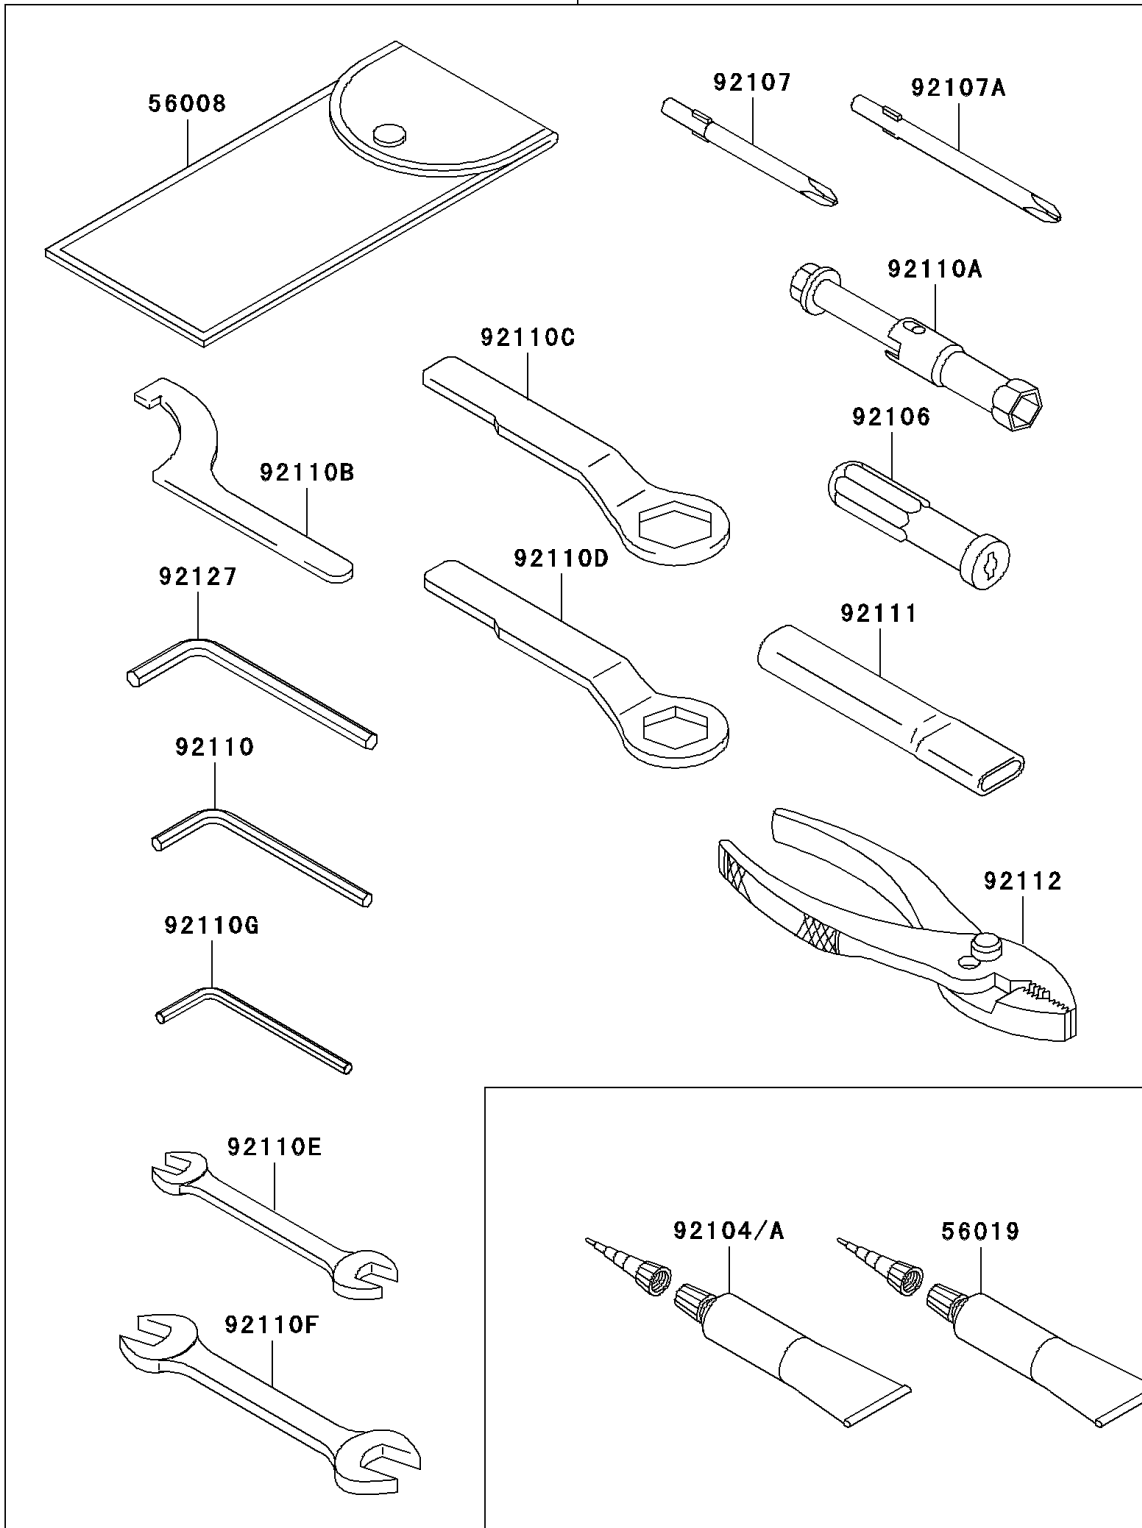

2006 ER-6n (Australian) PARTS DIAGRAM

Owner's Tools

56007

F2810

2006 ER-6n (Australian) PARTS LIST

Owner's Tools

ITEM NAME	PART NUMBER	QUANTITY
TOOL-KIT (Ref # 56007)	56007-0026	1
BAG,TOOL (Ref # 56008)	56008-1075	1
THREE BOND TB1211,HT/RS,WHITE (Ref # 56019)	56019-120	1
GASKET-LIQUID,TB1211F (Ref # 92104)	92104-0004	1
GASKET-LIQUID,BLACK TB1216B (Ref # 92104A)	92104-1064	1
GRIP-SCREW DRIVER (Ref # 92106)	92106-1001	1
TOOL-DRIVER,#3PHILLIPS (Ref # 92107)	92107-005	1
TOOL-DRIVER,#2PHILLIPS (Ref # 92107A)	92107-1053	1
TOOL-WRENCH,ALLEN,5MM (Ref # 92110)	92110-1015	1
TOOL-WRENCH,BOX,16MM (Ref # 92110A)	92110-1132	1
TOOL-WRENCH,HOOK (Ref # 92110B)	92110-1144	1
TOOL-WRENCH,BOX END,27MM (Ref # 92110C)	92110-1147	1
TOOL-WRENCH,BOX END,22MM (Ref # 92110D)	92110-1148	1
TOOL-WRENCH,OPEN END,10X12 (Ref # 92110E)	92110-1152	1
TOOL-WRENCH,OPEN END,14X17 (Ref # 92110F)	92110-1153	1
TOOL-WRENCH,ALLEN,4MM (Ref # 92110G)	92110-3703	1
TOOL-BAR,BOX END WRENCH (Ref # 92111)	92111-1051	1
TOOL-PLIERS (Ref # 92112)	92112-1001	1
TOOL-WRENCH,ALLEN,6MM (Ref # 92127)	92127-003	1