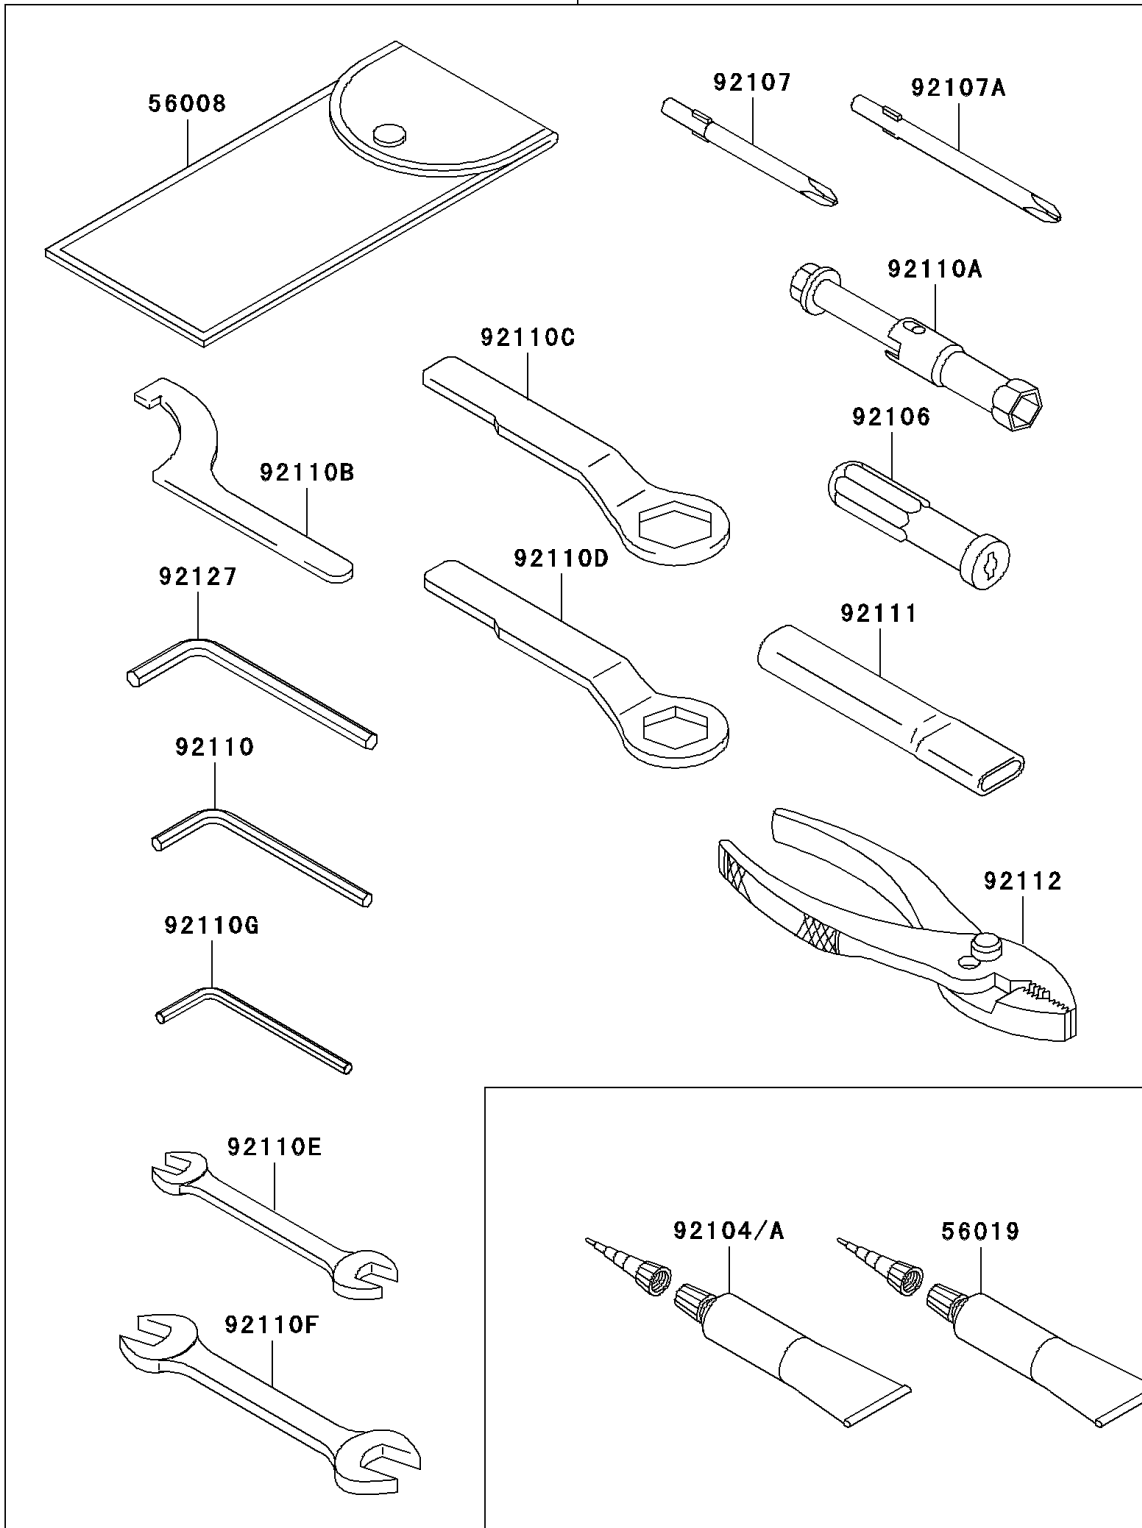

# 2008 ER-6n (Australian) PARTS DIAGRAM

Owner's Tools

56007

F2810

## 2008 ER-6n (Australian) PARTS LIST

### Owner's Tools

ITEM NAME	PART NUMBER	QUANTITY
TOOL-KIT (Ref # 56007)	56007-0026	1
BAG,TOOL (Ref # 56008)	56008-1075	1
THREE BOND TB1211,HT/RS,WHITE (Ref # 56019)	56019-120	1
GASKET-LIQUID,TB1211F (Ref # 92104)	92104-0004	1
GASKET-LIQUID,BLACK TB1216B (Ref # 92104A)	92104-1064	1
GRIP-SCREW DRIVER (Ref # 92106)	92106-1001	1
TOOL-DRIVER,#3PHILLIPS (Ref # 92107)	92107-005	1
TOOL-DRIVER,#2PHILLIPS (Ref # 92107A)	92107-1053	1
TOOL-WRENCH,ALLEN,5MM (Ref # 92110)	92110-1015	1
TOOL-WRENCH,BOX,16MM (Ref # 92110A)	92110-1132	1
TOOL-WRENCH,HOOK (Ref # 92110B)	92110-1144	1
TOOL-WRENCH,BOX END,27MM (Ref # 92110C)	92110-1147	1
TOOL-WRENCH,BOX END,22MM (Ref # 92110D)	92110-1148	1
TOOL-WRENCH,OPEN END,10X12 (Ref # 92110E)	92110-1152	1
TOOL-WRENCH,OPEN END,14X17 (Ref # 92110F)	92110-1153	1
TOOL-WRENCH,ALLEN,4MM (Ref # 92110G)	92110-3703	1
TOOL-BAR,BOX END WRENCH (Ref # 92111)	92111-1051	1
TOOL-PLIERS (Ref # 92112)	92112-1001	1
TOOL-WRENCH,ALLEN,6MM (Ref # 92127)	92127-003	1