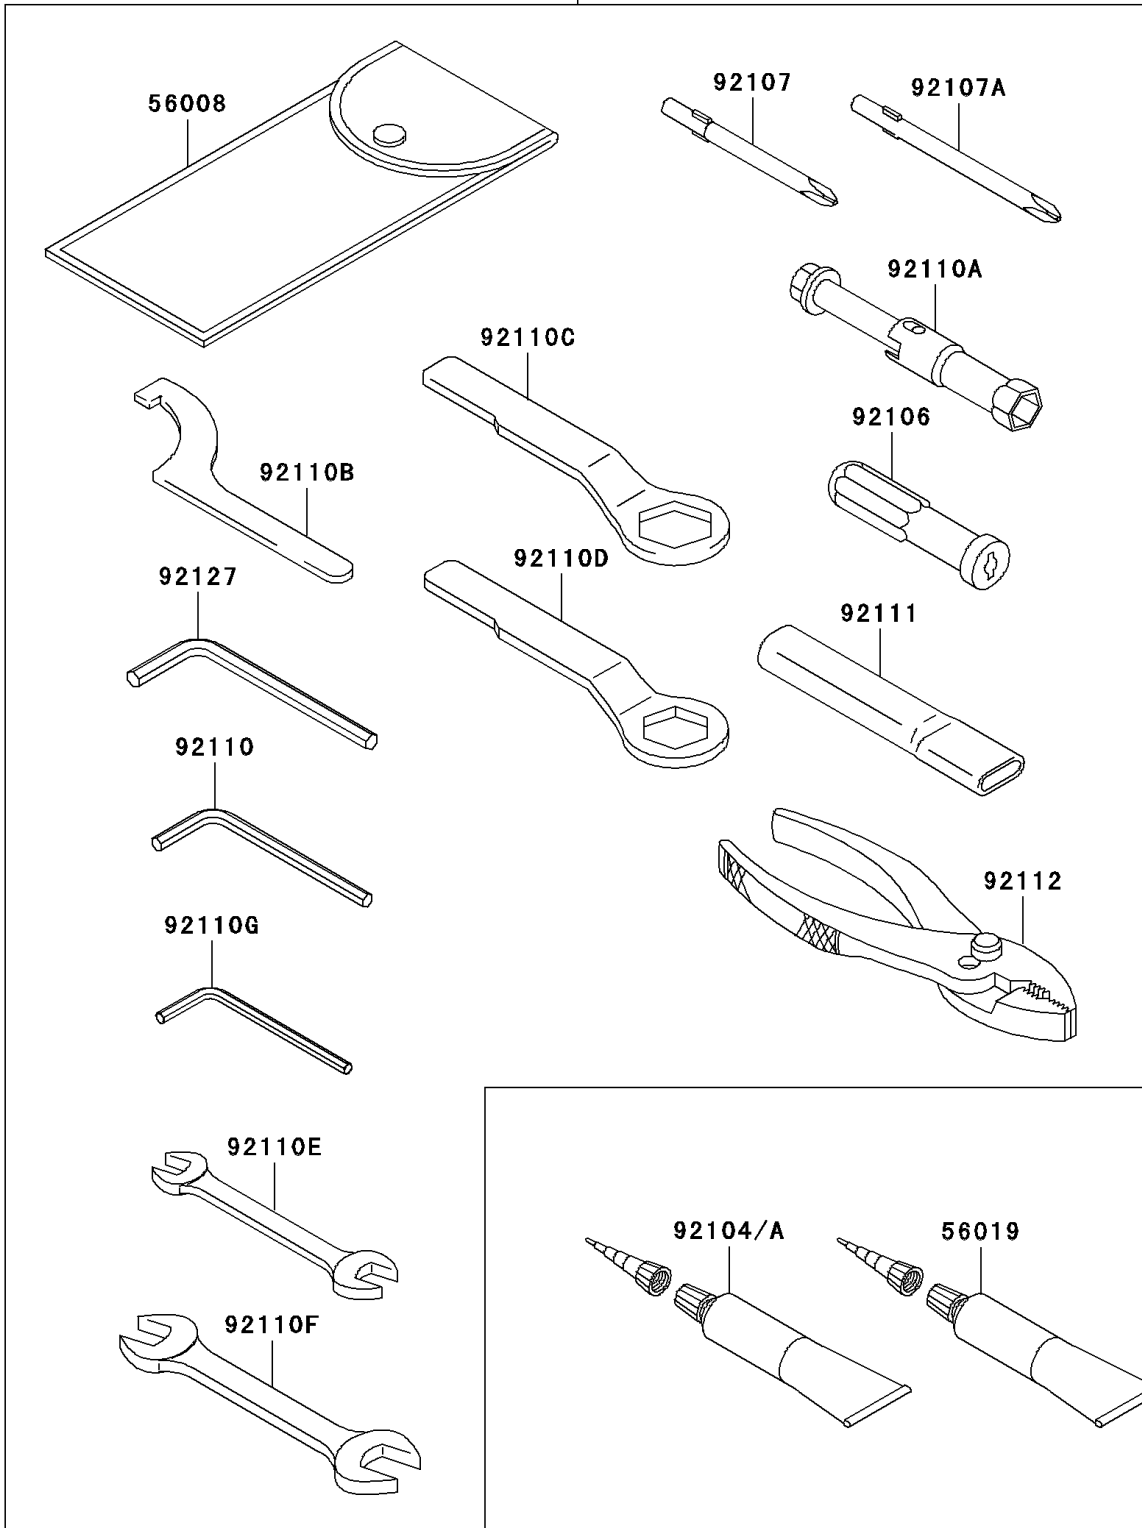

2008 ER-6n (Australian) PARTS DIAGRAM

Owner's Tools

56007

F2810

2008 ER-6n (Australian) PARTS LIST

Owner's Tools

ITEM NAME	PART NUMBER	QUANTITY
TOOL-KIT (Ref # 56007)	56007-0026	1
BAG,TOOL (Ref # 56008)	56008-1075	1
THREE BOND TB1211,HT/RS,WHITE (Ref # 56019)	56019-120	1
GASKET-LIQUID,TB1211F (Ref # 92104)	92104-0004	1
GASKET-LIQUID,BLACK TB1216B (Ref # 92104A)	92104-1064	1
GRIP-SCREW DRIVER (Ref # 92106)	92106-1001	1
TOOL-DRIVER,#3PHILLIPS (Ref # 92107)	92107-005	1
TOOL-DRIVER,#2PHILLIPS (Ref # 92107A)	92107-1053	1
TOOL-WRENCH,ALLEN,5MM (Ref # 92110)	92110-1015	1
TOOL-WRENCH,BOX,16MM (Ref # 92110A)	92110-1132	1
TOOL-WRENCH,HOOK (Ref # 92110B)	92110-1144	1
TOOL-WRENCH,BOX END,27MM (Ref # 92110C)	92110-1147	1
TOOL-WRENCH,BOX END,22MM (Ref # 92110D)	92110-1148	1
TOOL-WRENCH,OPEN END,10X12 (Ref # 92110E)	92110-1152	1
TOOL-WRENCH,OPEN END,14X17 (Ref # 92110F)	92110-1153	1
TOOL-WRENCH,ALLEN,4MM (Ref # 92110G)	92110-3703	1
TOOL-BAR,BOX END WRENCH (Ref # 92111)	92111-1051	1
TOOL-PLIERS (Ref # 92112)	92112-1001	1
TOOL-WRENCH,ALLEN,6MM (Ref # 92127)	92127-003	1