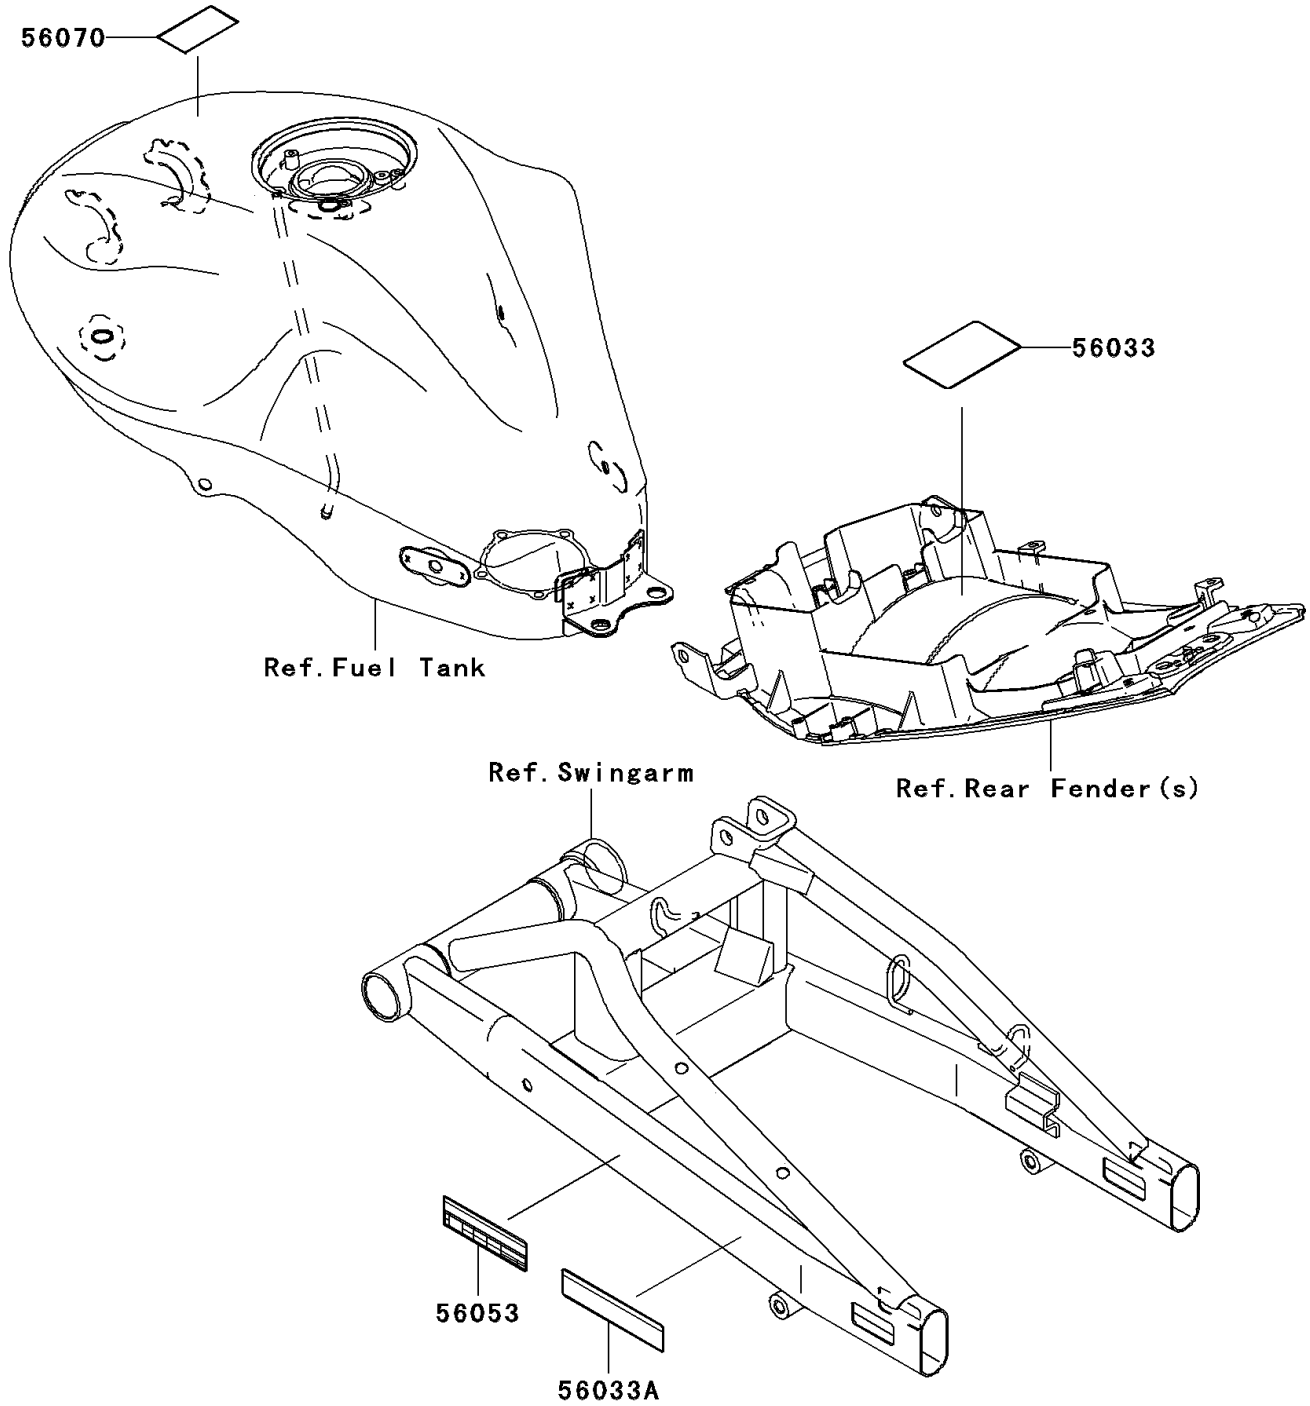

2008 ER-6n (Australian) PARTS DIAGRAM

Labels

F2860

2008 ER-6n (Australian) PARTS LIST

Labels

ITEM NAME	PART NUMBER	QUANTITY
LABEL-MANUAL,DAILY SAFETY (Ref # 56033)	56033-0117	1
LABEL-MANUAL,CHAIN (Ref # 56033A)	56033-0118	1
LABEL-SPECIFICATION,TIRE&LOAD (Ref # 56053)	56053-0172	1