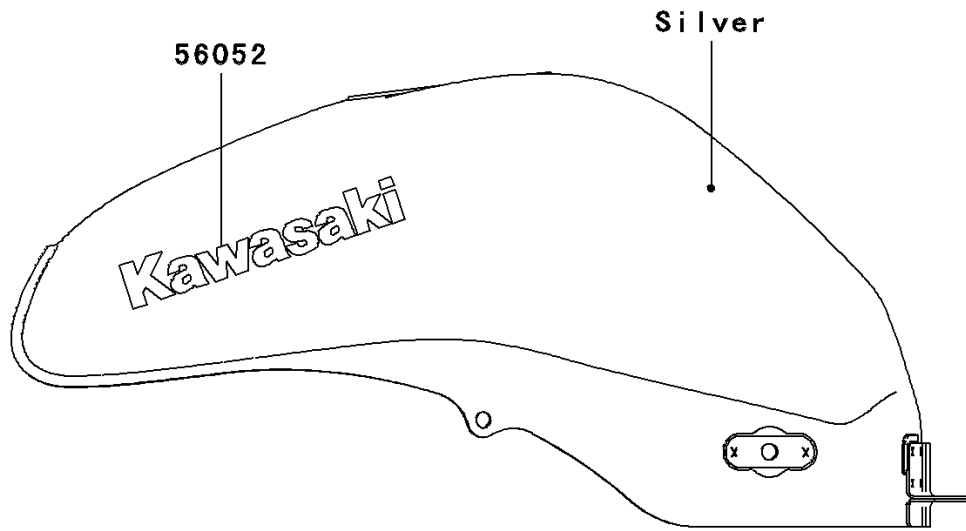

2006 ER-6n (Australian) PARTS DIAGRAM

Decals(Silver)(A6F)

F2861A

2006 ER-6n (Australian) PARTS LIST

Decals(Silver)(A6F)

ITEM NAME	PART NUMBER	QUANTITY
MARK,FUEL TANK,KAWASAKI (Ref # 56052)	56052-0788	2
MARK,SHROUD,ER-6N (Ref # 56052A)	56052-0789	2