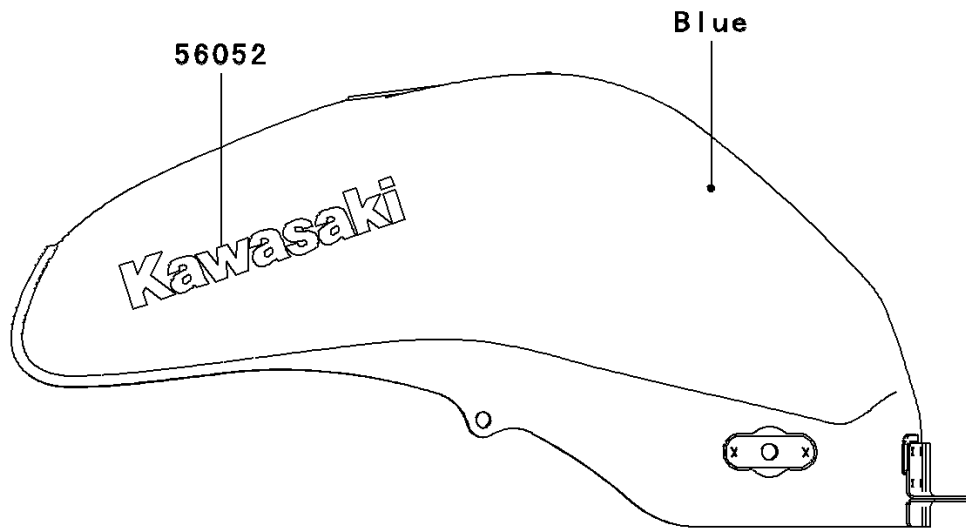

# 2008 ER-6n (Australian) PARTS DIAGRAM

Decals(Blue)(A8F)

F2861E

## 2008 ER-6n (Australian) PARTS LIST

Decals(Blue)(A8F)

ITEM NAME	PART NUMBER	QUANTITY
MARK,FUEL TANK,KAWASAKI (Ref # 56052)	56052-0785	2
MARK,SHROUD,ER-6N (Ref # 56054)	56054-0106	2