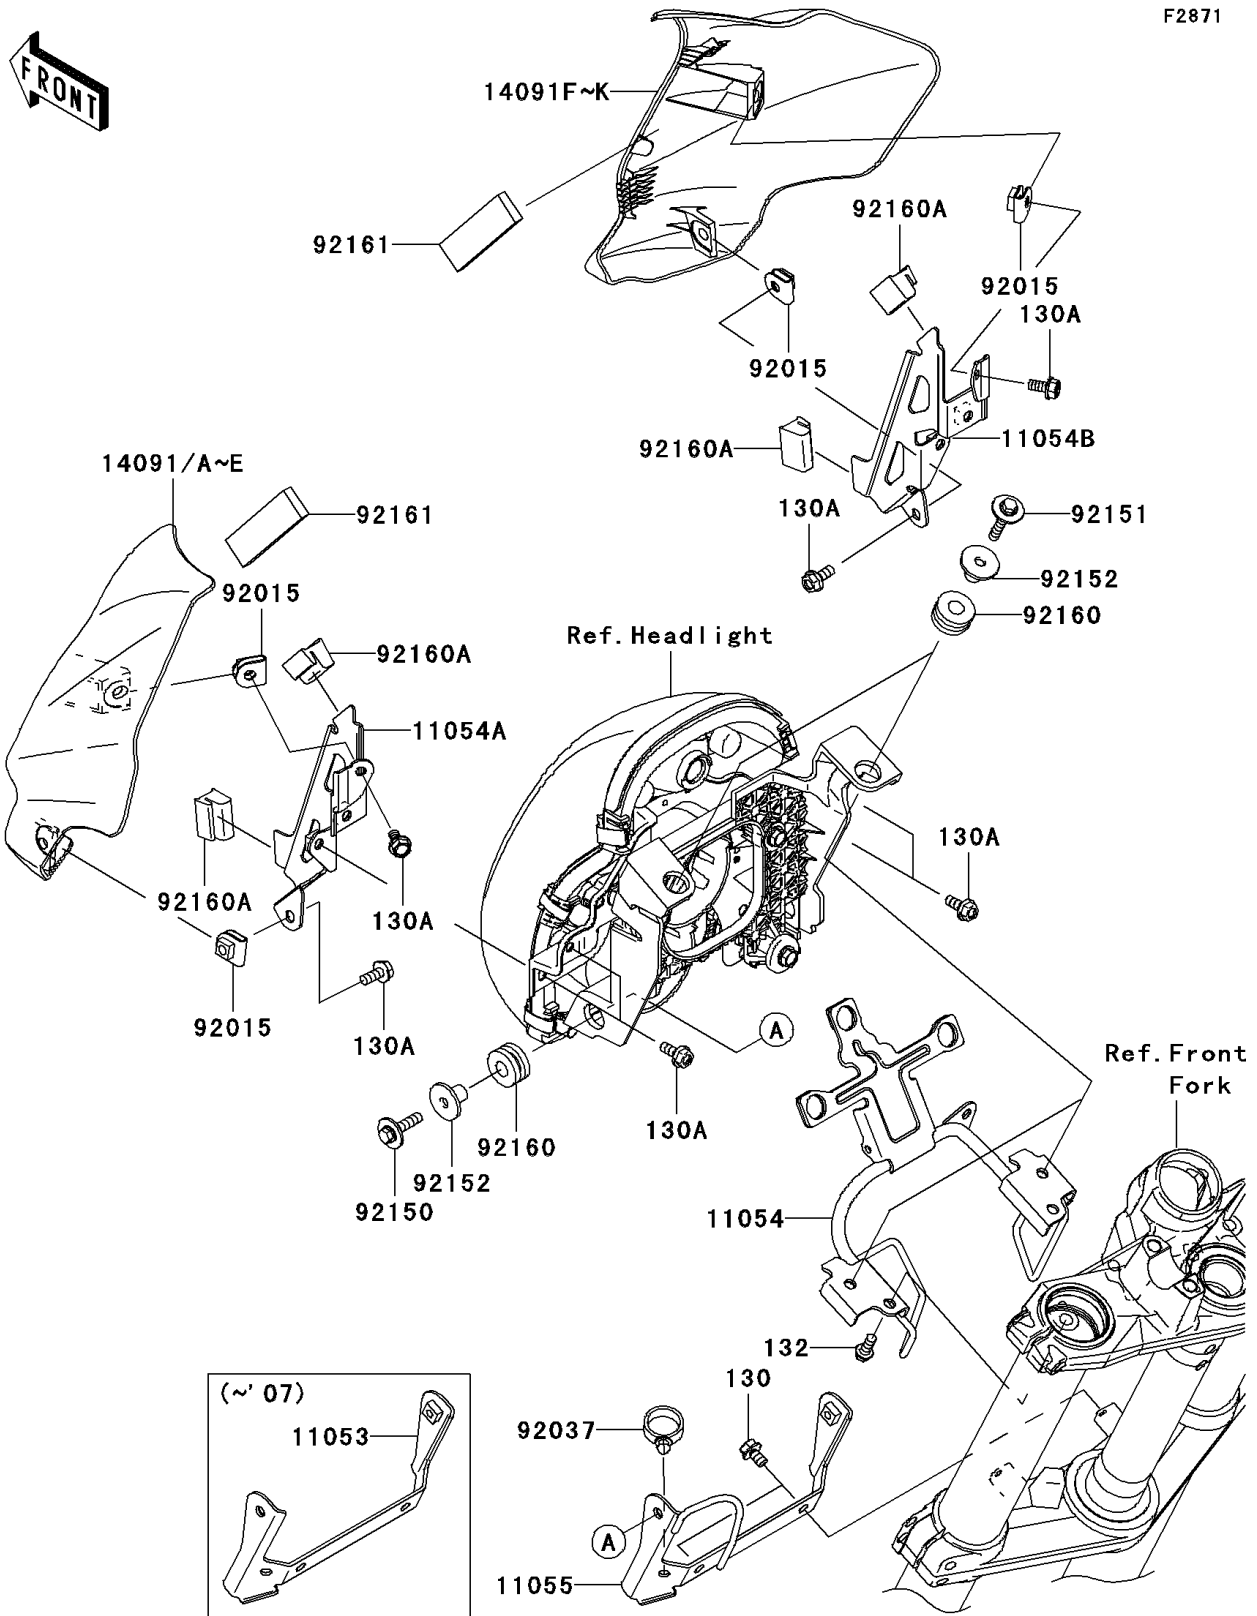

# 2006 ER-6n (Australian) PARTS DIAGRAM

Cowling

F2871

## 2006 ER-6n (Australian) PARTS LIST

### Cowling

ITEM NAME	PART NUMBER	QUANTITY
BOLT-FLANGED,6X10 (Ref # 130)	130BB0610	2
BOLT-FLANGED,6X14 (Ref # 130A)	130BB0614	8
BOLT-FLANGED-SMALL,6X14 (Ref # 132)	132BA0614	2
BRACKET,HEAD LAMP,LWR (Ref # 11053)	11053-1811	1
BRACKET,HEAD LAMP,UPP (Ref # 11054)	11054-0220	1
BRACKET,HEAD LAMP,LH (Ref # 11054A)	11054-0251	1
BRACKET,HEAD LAMP,RH (Ref # 11054B)	11054-0252	1
COVER,HEAD LAMP,LH,EBONY (Ref # 14091)	14091-0458-H8	1
COVER,HEAD LAMP,LH,G.SILVER (Ref # 14091E)	14091-0458-474	1
COVER,HEAD LAMP,RH,EBONY (Ref # 14091F)	14091-0459-H8	1
COVER,HEAD LAMP,RH,G.SILVER (Ref # 14091K)	14091-0459-474	1
NUT,CLIP,6MM (Ref # 92015)	92015-1904	4
CLAMP,HOSE (Ref # 92037)	92037-1827	1
BOLT,6X25 (Ref # 92150)	92150-1829	2
BOLT,FLANGED,6X30 (Ref # 92151)	92151-1105	2
COLLAR (Ref # 92152)	92152-0048	4
DAMPER (Ref # 92160)	92160-1162	4
DAMPER (Ref # 92160A)	92160-1197	4
DAMPER,HEAD LAMP COVER (Ref # 92161)	92161-0349	2