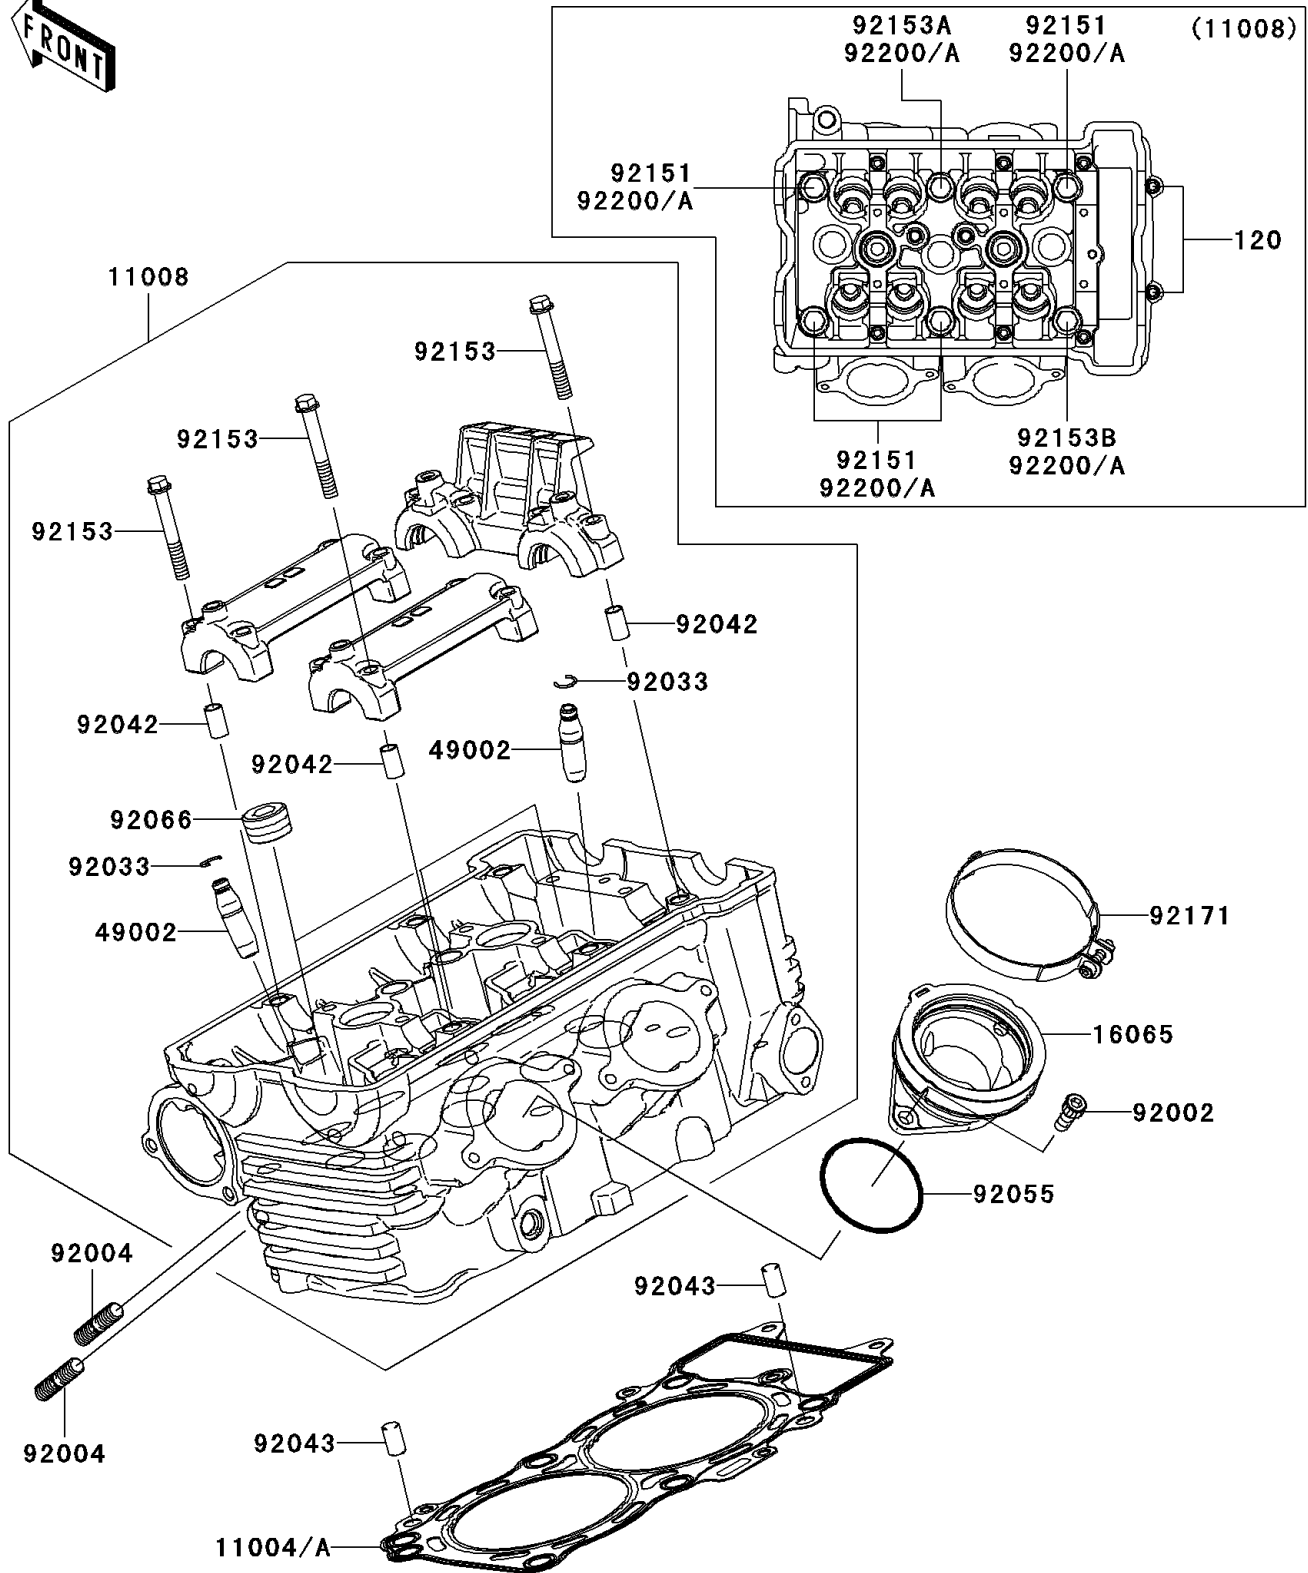

# 2006 ER-6n (European) PARTS DIAGRAM

Cylinder Head

E1111

## 2006 ER-6n (European) PARTS LIST

### Cylinder Head

ITEM NAME	PART NUMBER	QUANTITY
BOLT-SOCKET,6X30 (Ref # 120)	120CD0630	2
GASKET-HEAD (Ref # 11004)	11004-0035	1
HEAD-COMP-CYLINDER (Ref # 11008)	11008-0089	1
HOLDER,THROTTLE BODY (Ref # 16065)	16065-0024	2
GUIDE-VALVE (Ref # 49002)	49002-1116	AR
BOLT,6X16 (Ref # 92002)	92002-1143	4
STUD,8X22 (Ref # 92004)	92004-0025	4
RING-SNAP (Ref # 92033)	92033-1247	8
PIN,DOWEL,6.3X8X14 (Ref # 92042)	92042-007	6
PIN,8X14 (Ref # 92043)	92043-1567	2
RING-O,47X1.9 (Ref # 92055)	92055-1600	2
PLUG,PT1/2X12.5 (Ref # 92066)	92066-0002	3
BOLT,10X158 (Ref # 92151)	92151-1152	4
BOLT,6X45 (Ref # 92153)	92153-0339	12
BOLT,FLANGED-SMALL,10X176 (Ref # 92153A)	92153-0972	1
BOLT,FLANGED-SMALL,10X80 (Ref # 92153B)	92153-1321	1
CLAMP (Ref # 92171)	92171-1089	2
WASHER,10.5X19X2.3 (Ref # 92200)	92200-0114	6