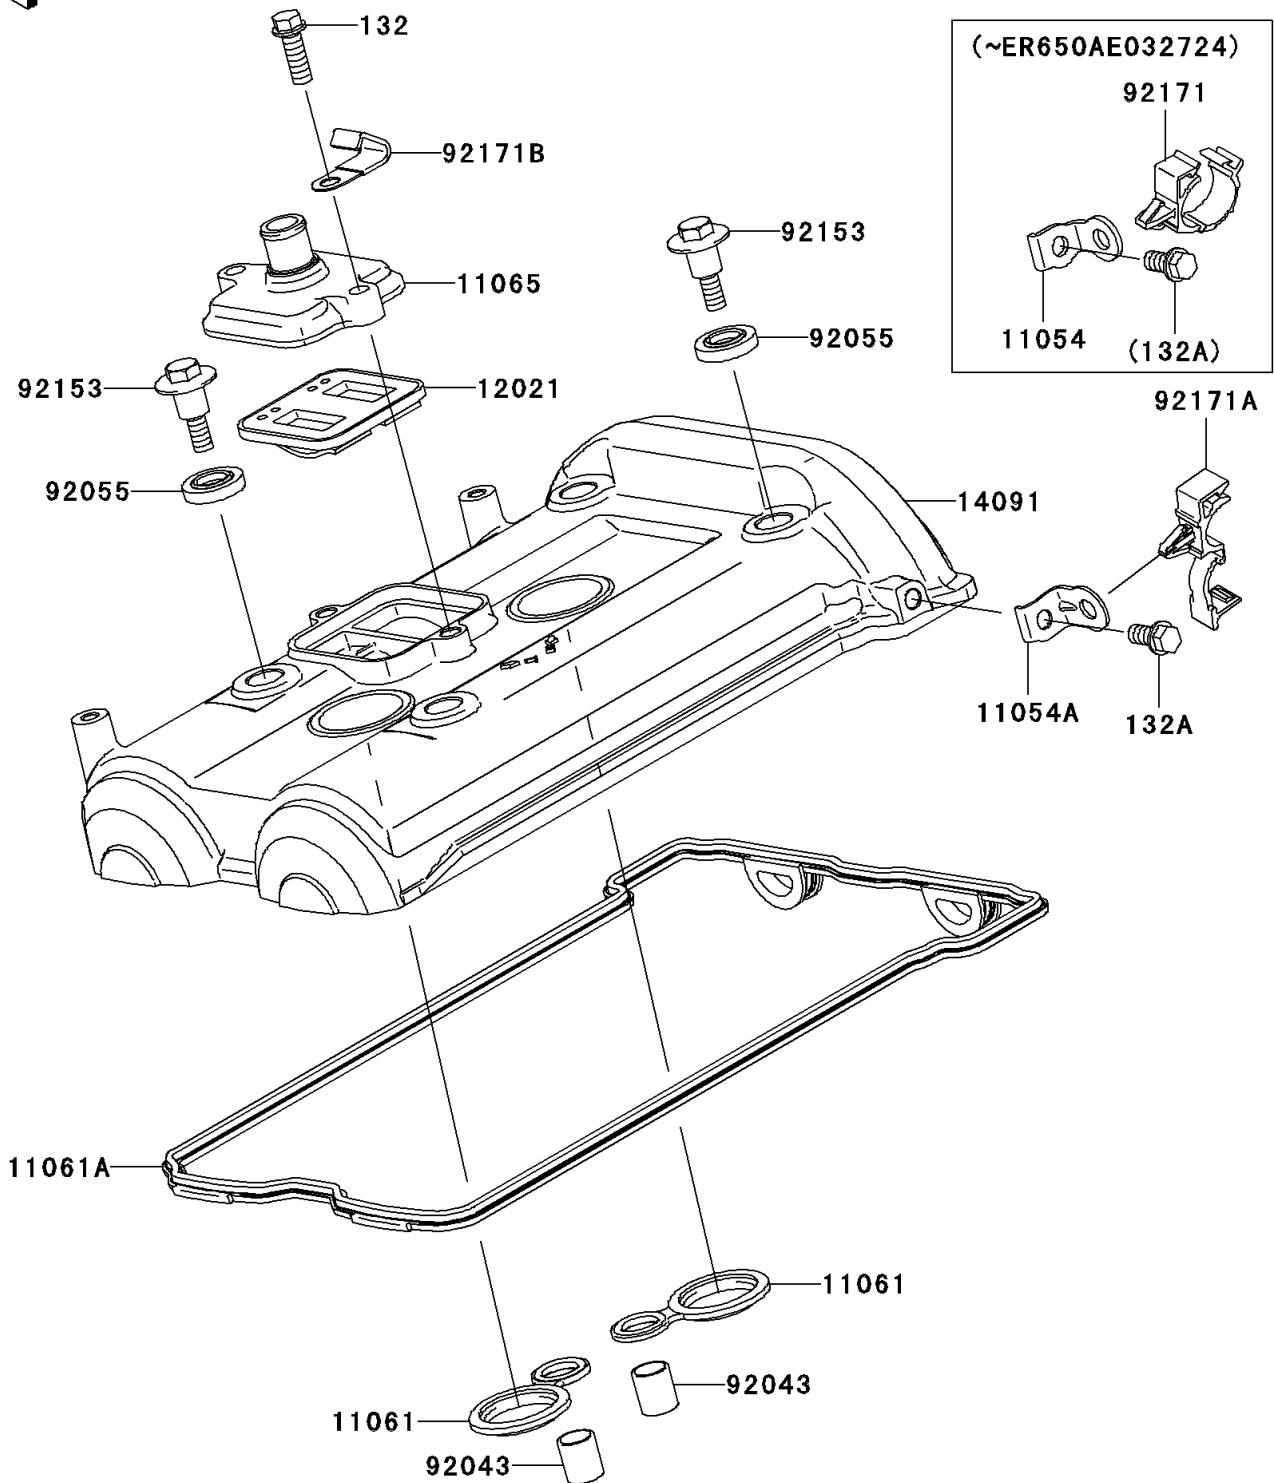

2006 ER-6n (European) PARTS DIAGRAM

Cylinder Head Cover

E1112

2006 ER-6n (European) PARTS LIST

Cylinder Head Cover

| ITEM NAME | PART NUMBER | QUANTITY |
|--------------------------------------|-------------|----------|
| BOLT-FLANGED-SMALL,6X18 (Ref # 132) | 132BA0618 | 2 |
| BOLT-FLANGED-SMALL,6X12 (Ref # 132A) | 132BB0612 | 1 |
| BRACKET (Ref # 11054) | 11054-0238 | 1 |
| BRACKET (Ref # 11054A) | 11054-0869 | 1 |
| GASKET,SPARK PLUG HOLE (Ref # 11061) | 11061-0105 | 2 |
| GASKET,HEAD COVER (Ref # 11061A) | 11061-0170 | 1 |
| CAP (Ref # 11065) | 11065-0111 | 1 |
| VALVE-ASSY-REED (Ref # 12021) | 12021-1130 | 1 |
| COVER,HEAD (Ref # 14091) | 14091-0550 | 1 |
| PIN,10.1X12X14 (Ref # 92043) | 92043-4009 | 2 |
| RING-O,HEAD COVER BOLT (Ref # 92055) | 92055-1352 | 4 |
| BOLT,HEAD COVER (Ref # 92153) | 92153-0793 | 4 |
| CLAMP,BRAKE HOSE (Ref # 92171) | 92171-0316 | 1 |
| CLAMP,BRAKE HOSE (Ref # 92171A) | 92171-0789 | 1 |
| CLAMP (Ref # 92171B) | 92171-0813 | 1 |