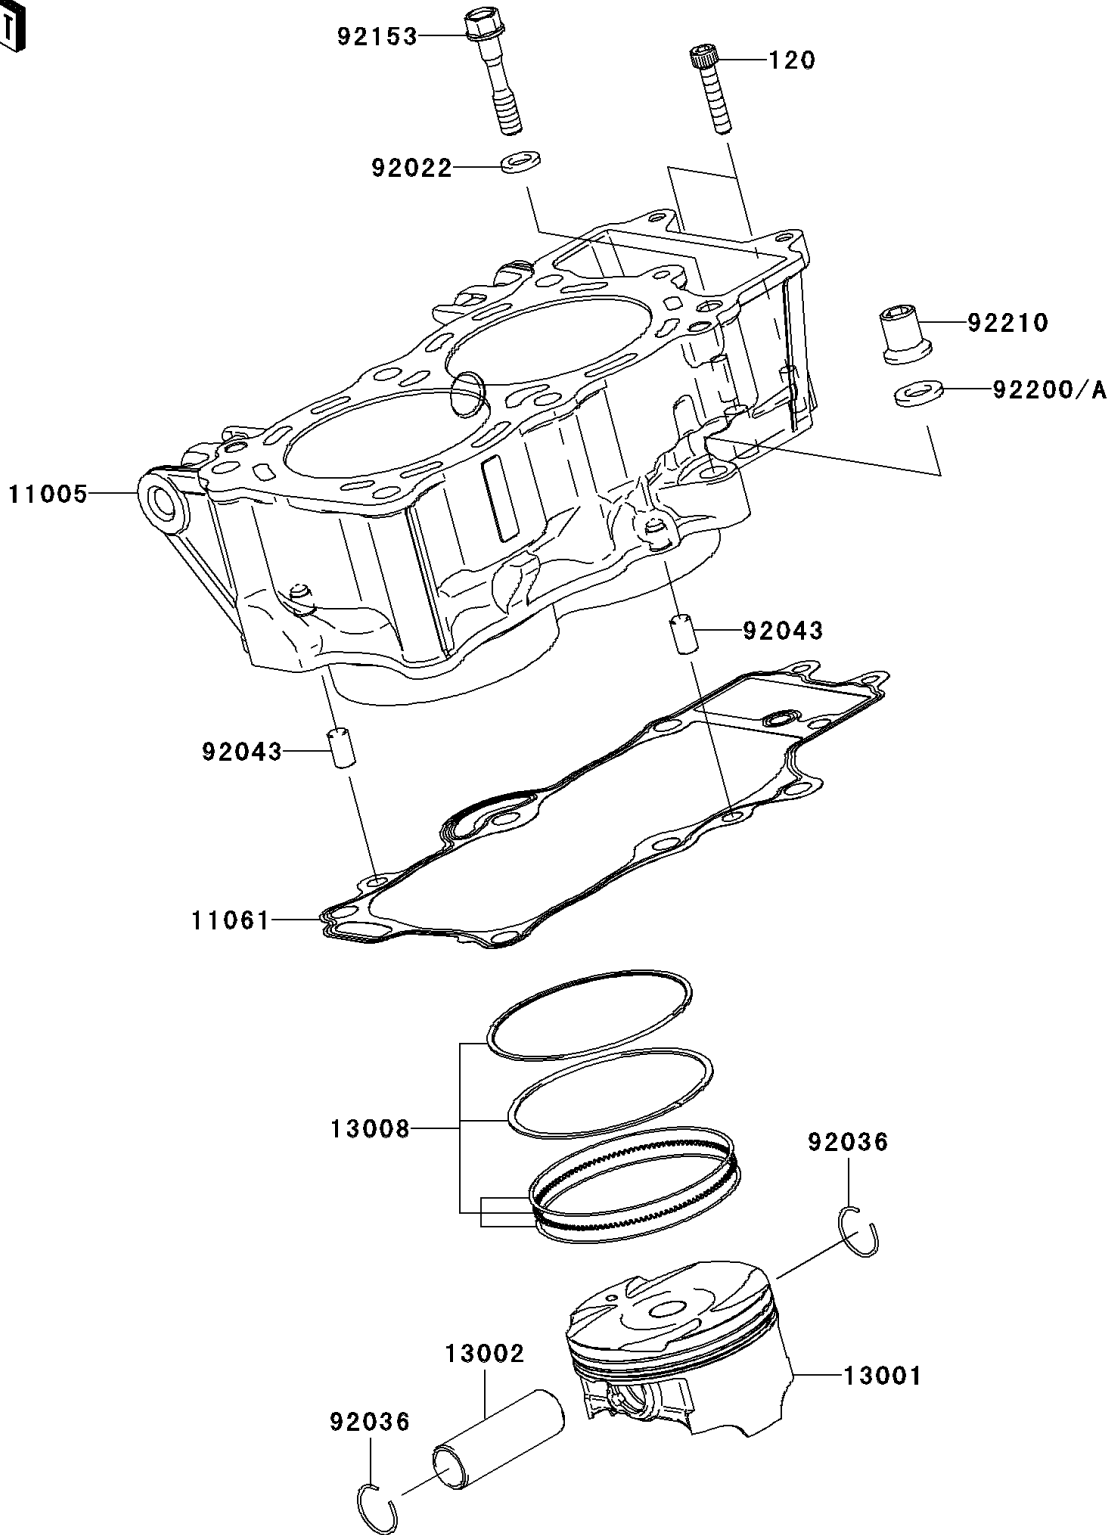

2006 ER-6n (European) PARTS DIAGRAM

Cylinder/Piston(s)

E1120

2006 ER-6n (European) PARTS LIST

Cylinder/Piston(s)

ITEM NAME	PART NUMBER	QUANTITY
BOLT-SOCKET,6X30 (Ref # 120)	120CD0630	2
CYLINDER-ENGINE (Ref # 11005)	11005-0081	1
GASKET,CYLINDER BASE (Ref # 11061)	11061-0171	1
PISTON-ENGINE (Ref # 13001)	13001-0060	2
PIN-PISTON (Ref # 13002)	13002-0007	2
RING-SET-PISTON (Ref # 13008)	13008-1196	2
WASHER,9X15.5X2 (Ref # 92022)	92022-1401	1
RING-SNAP,PISTON PIN (Ref # 92036)	92036-008	4
PIN,8X14 (Ref # 92043)	92043-1567	2
BOLT,8X43 (Ref # 92153)	92153-1011	1
WASHER,10.5X19X2.3 (Ref # 92200)	92200-0114	1
NUT (Ref # 92210)	92210-0223	1