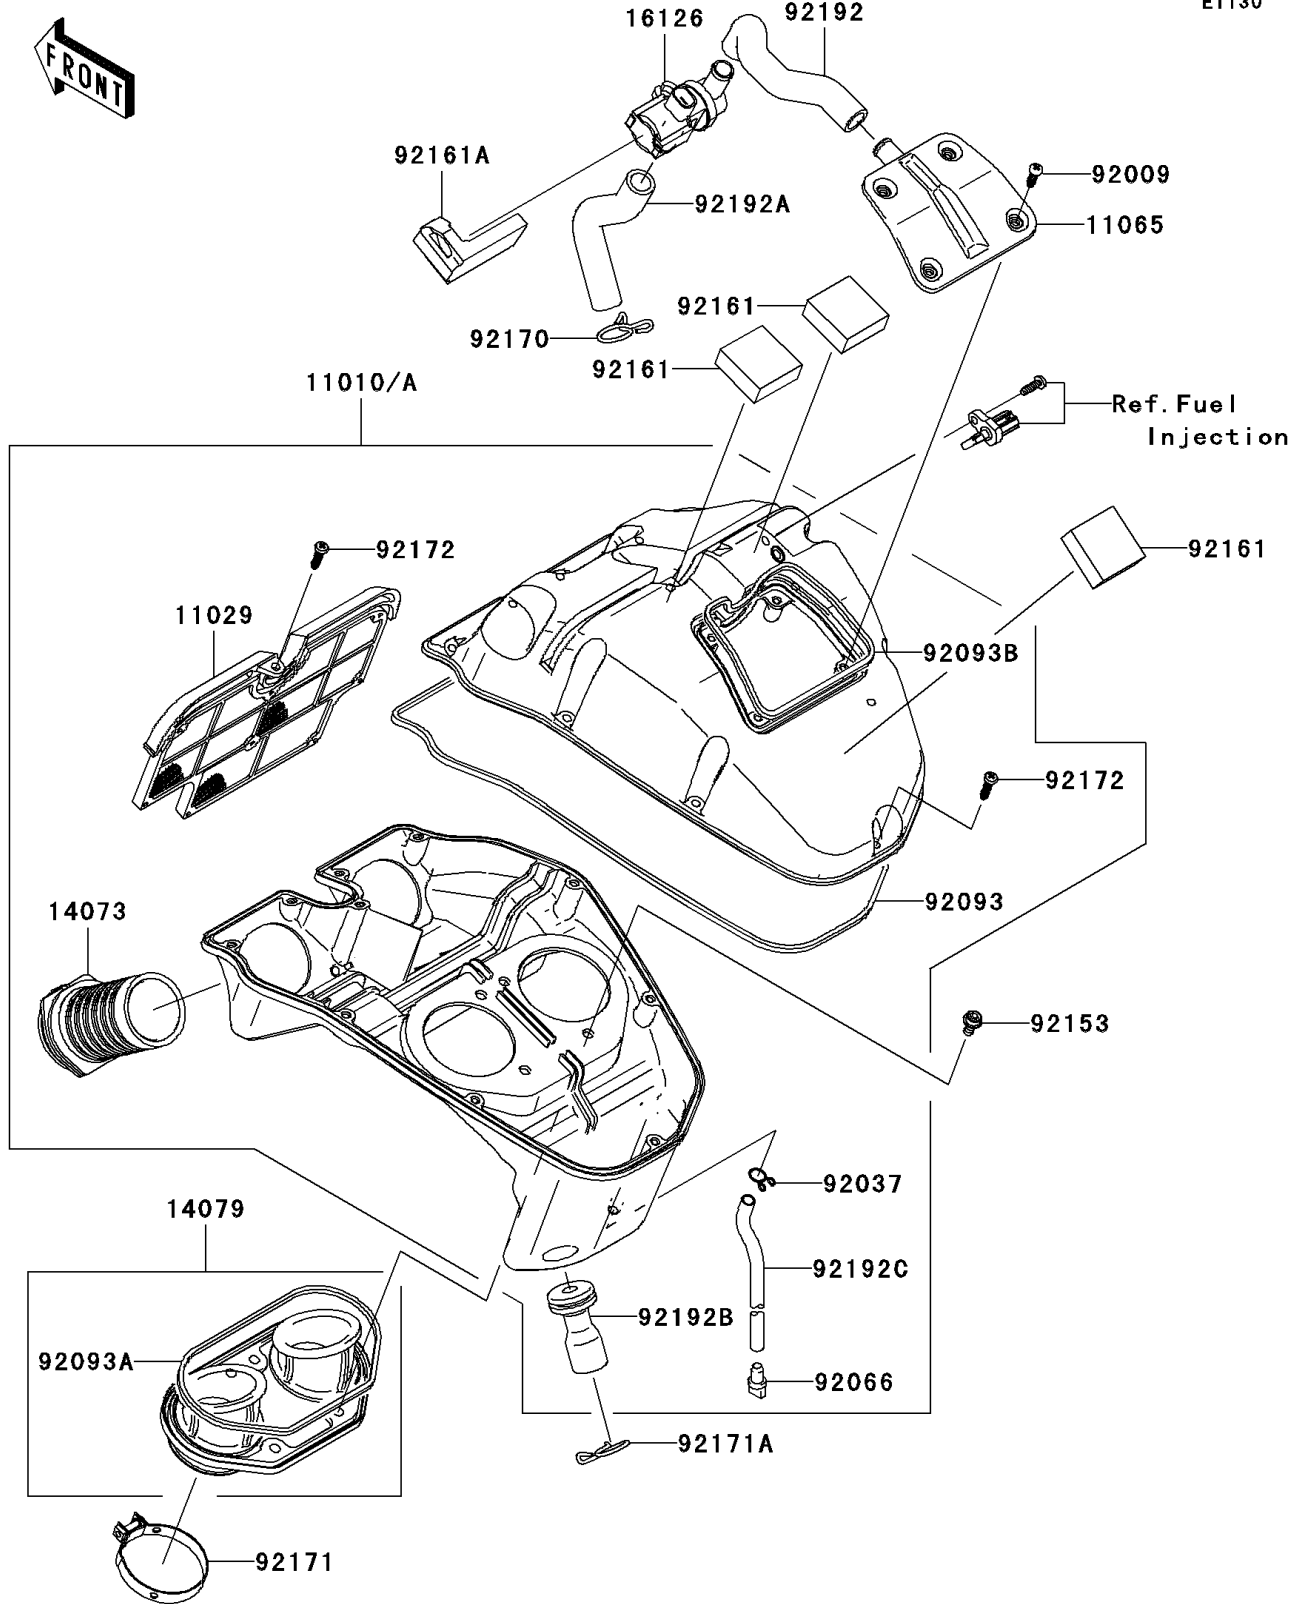

2006 ER-6n (European) PARTS DIAGRAM

Air Cleaner

E1130

2006 ER-6n (European) PARTS LIST

Air Cleaner

ITEM NAME	PART NUMBER	QUANTITY
FILTER-ASSY-AIR (Ref # 11010)	11010-0108	1
ELEMENT-ASSY-AIR FILTER (Ref # 11029)	11029-0008	1
CAP,UPPER CASE (Ref # 11065)	11065-0120	1
DUCT (Ref # 14073)	14073-0110	2
HOLDER-ASSY (Ref # 14079)	14079-0017	1
VALVE,AIR SWITING (Ref # 16126)	16126-0019	1
SCREW,TAPPING,5X16 (Ref # 92009)	92009-1984	4
CLAMP,TUBE (Ref # 92037)	92037-147	1
PLUG,DRAIN (Ref # 92066)	92066-1211	1
SEAL,L=1080 (Ref # 92093)	92093-0045	1
SEAL (Ref # 92093A)	92093-0046	1
SEAL,L=368 (Ref # 92093B)	92093-0048	1
BOLT,SOCKET,6X12 (Ref # 92153)	92153-0759	4
DAMPER,T=15 (Ref # 92161)	92161-0302	3
DAMPER (Ref # 92161A)	92161-0309	1
CLAMP (Ref # 92170)	92170-1017	1
CLAMP (Ref # 92171)	92171-0314	2
CLAMP (Ref # 92171A)	92171-0435	1
SCREW,TAPPING,5X20 (Ref # 92172)	92172-0009	11
TUBE,ASV-A/C (Ref # 92192)	92192-0231	1
TUBE,HEAD-ASV (Ref # 92192A)	92192-0232	1
TUBE,BREATHER (Ref # 92192B)	92192-0264	1
TUBE,DRAIN,6X9X280 (Ref # 92192C)	92192-0325	1