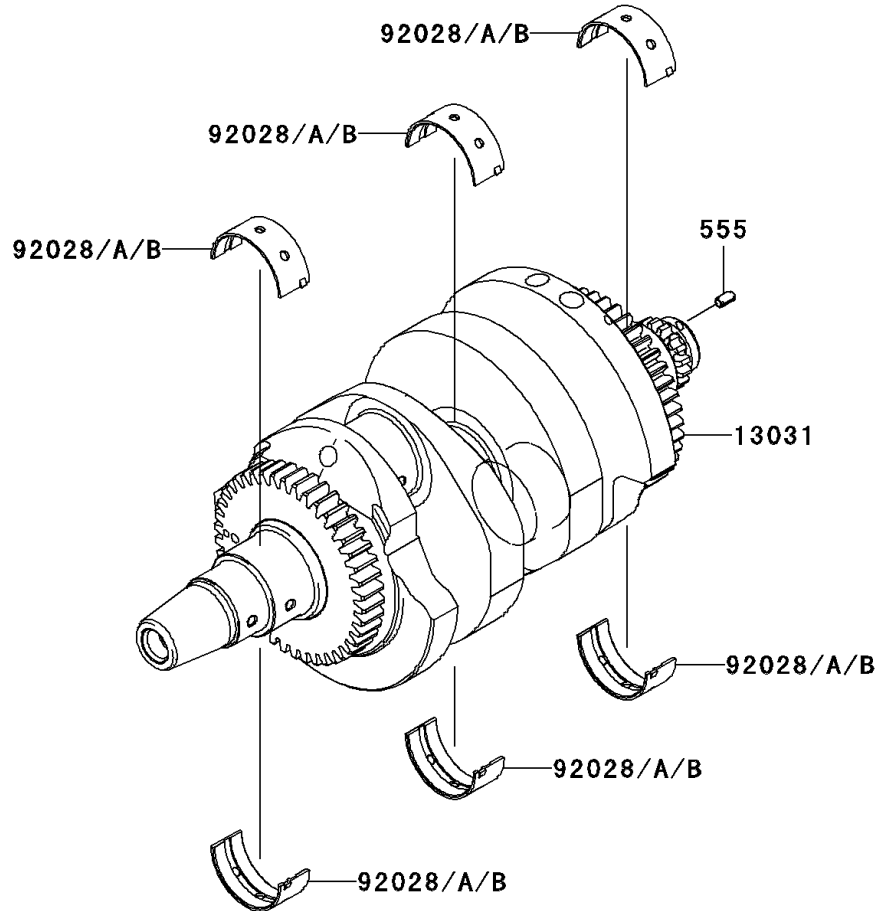

# 2006 ER-6n (European) PARTS DIAGRAM

Crankshaft

E1321

## 2006 ER-6n (European) PARTS LIST

### Crankshaft

ITEM NAME	PART NUMBER	QUANTITY
PIN-SPRING,4X8 (Ref # 555)	555A0408	1
CRANKSHAFT-COMP (Ref # 13031)	13031-0071	1
ROD-ASSY-CONNECTING,J (Ref # 13251)	13251-0010-JJ	AR
ROD-ASSY-CONNECTING,K (Ref # 13251A)	13251-0010-KK	2
NUT,FLANGED,8MM (Ref # 92015)	92015-1311	4
BUSHING,CRANKSHAFT,BLUE (Ref # 92028)	92028-1903	6
BUSHING,CRANKSHAFT,BLACK (Ref # 92028A)	92028-1904	AR
BUSHING,CRANKSHAFT,BROWN (Ref # 92028B)	92028-1905	AR
BUSHING,CON-ROD,BLUE (Ref # 92139)	92139-0114	4
BUSHING,CON-ROD,BLACK (Ref # 92139A)	92139-0115	AR
BUSHING,CON-ROD,BROWN (Ref # 92139B)	92139-0116	AR
BOLT,CON-ROD,8X49 (Ref # 92153)	92153-0957	4