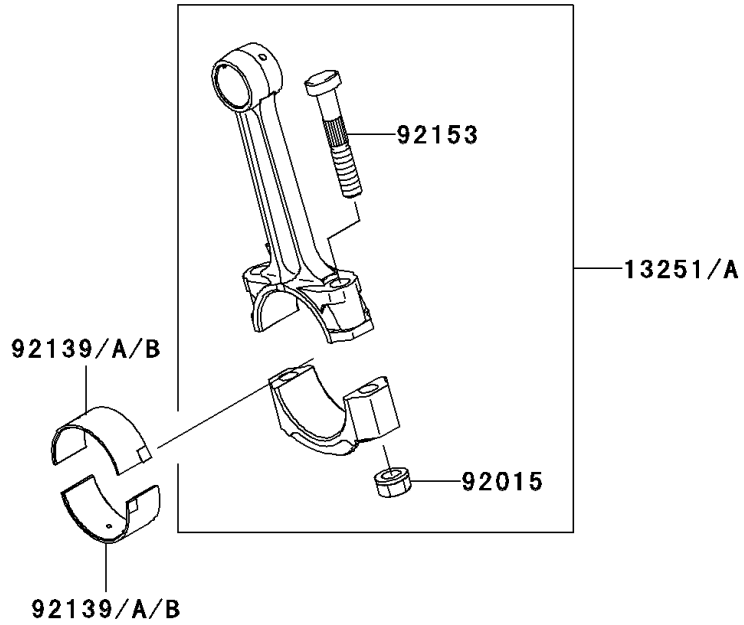

# 2006 ER-6n (European) PARTS DIAGRAM

Crankshaft

E1321

## 2006 ER-6n (European) PARTS LIST

### Crankshaft

ITEM NAME	PART NUMBER	QUANTITY
PIN-SPRING,4X8 (Ref # 555)	555A0408	1
CRANKSHAFT-COMP (Ref # 13031)	13031-0071	1
ROD-ASSY-CONNECTING,J (Ref # 13251)	13251-0010-JJ	AR
ROD-ASSY-CONNECTING,K (Ref # 13251A)	13251-0010-KK	2
NUT,FLANGED,8MM (Ref # 92015)	92015-1311	4
BUSHING,CRANKSHAFT,BLUE (Ref # 92028)	92028-1903	6
BUSHING,CRANKSHAFT,BLACK (Ref # 92028A)	92028-1904	AR
BUSHING,CRANKSHAFT,BROWN (Ref # 92028B)	92028-1905	AR
BUSHING,CON-ROD,BLUE (Ref # 92139)	92139-0114	4
BUSHING,CON-ROD,BLACK (Ref # 92139A)	92139-0115	AR
BUSHING,CON-ROD,BROWN (Ref # 92139B)	92139-0116	AR
BOLT,CON-ROD,8X49 (Ref # 92153)	92153-0957	4