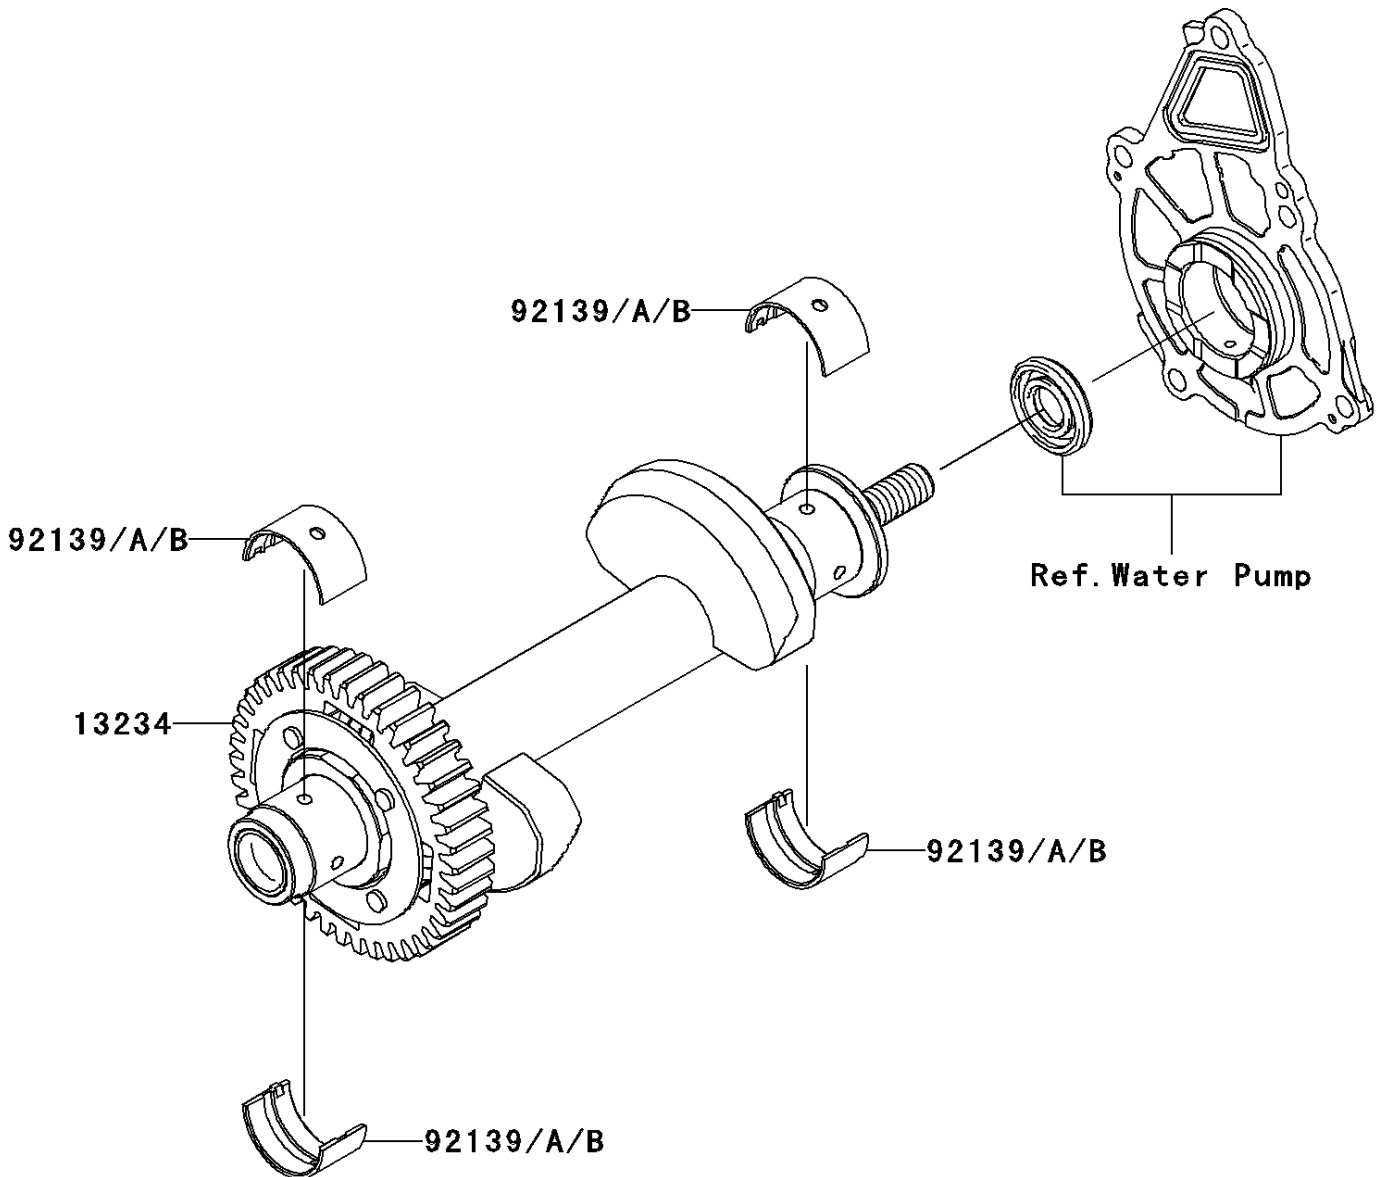

2006 ER-6n (European) PARTS DIAGRAM

Balancer

E1323

2006 ER-6n (European) PARTS LIST

Balancer

ITEM NAME	PART NUMBER	QUANTITY
SHAFT-COMP,BALANCER (Ref # 13234)	13234-0024	1
BUSHING,BALANCER,BLUE (Ref # 92139)	92139-0117	4
BUSHING,BALANCER,BLACK (Ref # 92139A)	92139-0118	AR
BUSHING,BALANCER,BROWN (Ref # 92139B)	92139-0119	AR