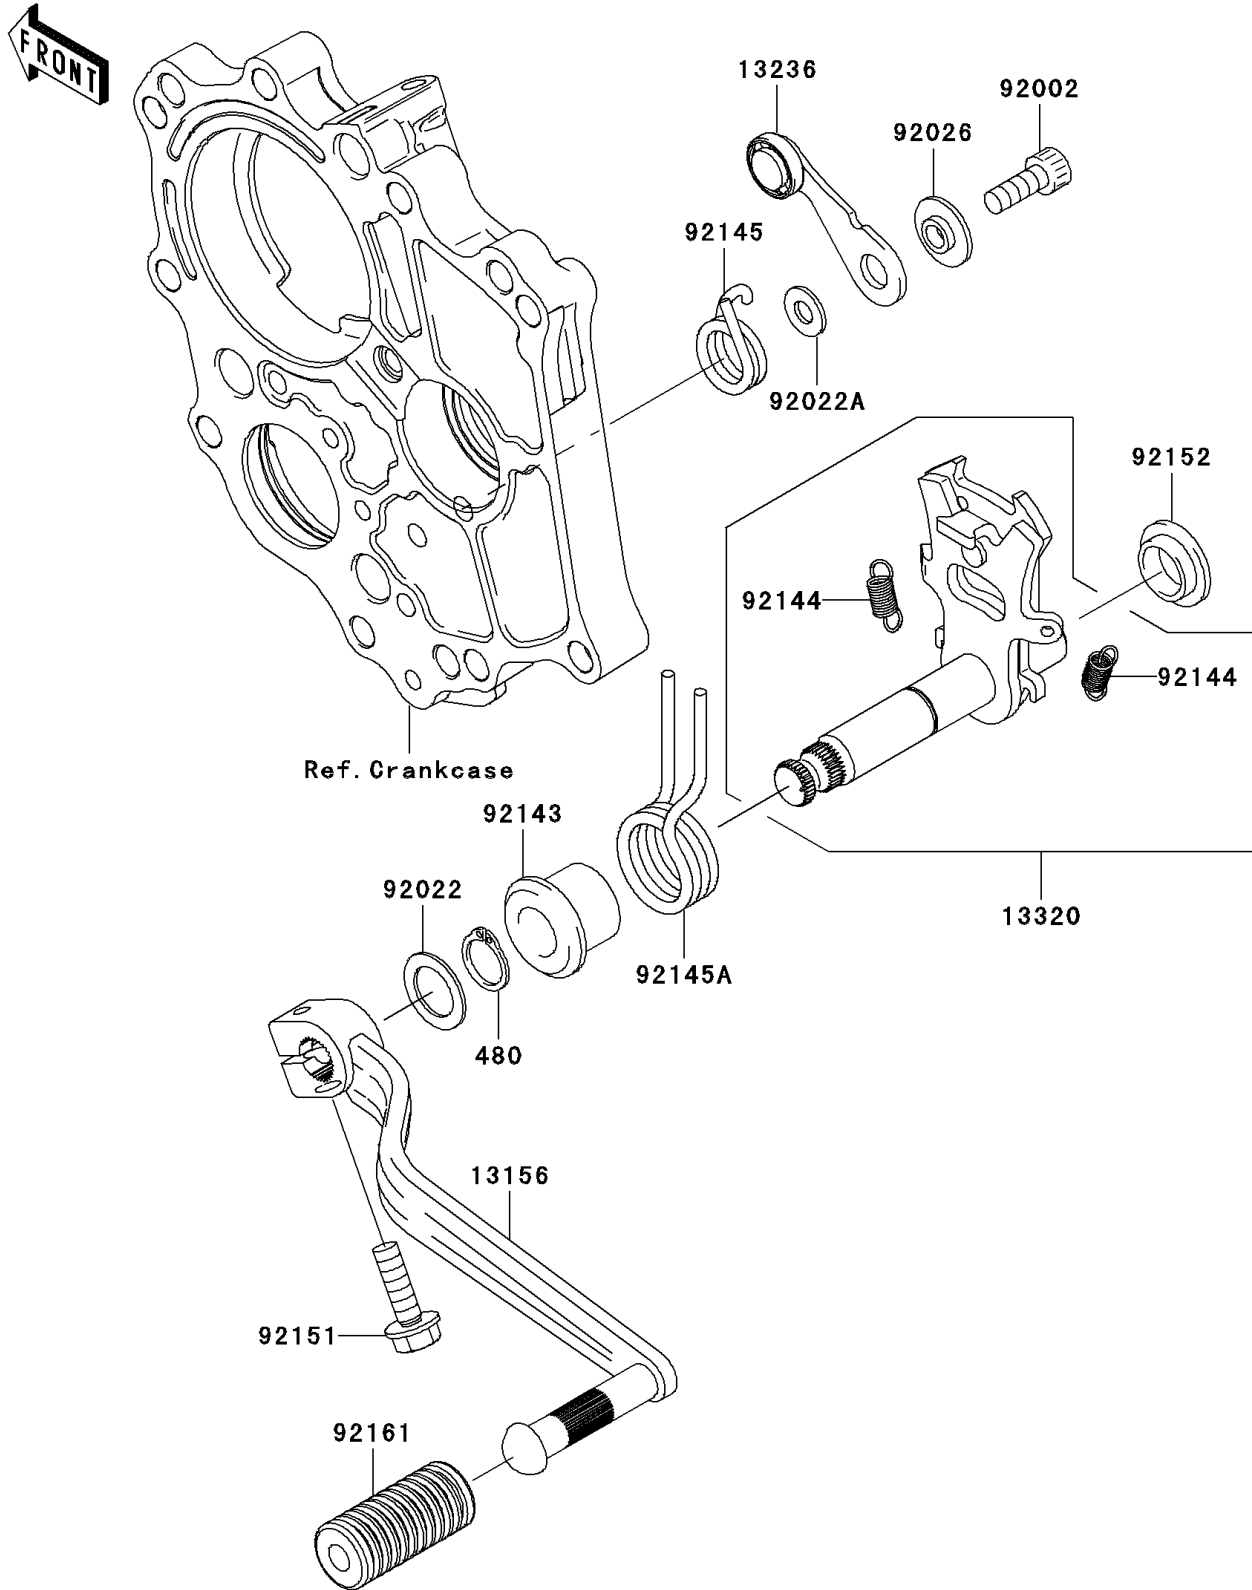

2006 ER-6n (European) PARTS DIAGRAM

Gear Change Mechanism

E1370

2006 ER-6n (European) PARTS LIST

Gear Change Mechanism

ITEM NAME	PART NUMBER	QUANTITY
CIRCLIP-TYPE-C,13MM (Ref # 480)	480J1300	1
LEVER-CHANGE,PEDAL (Ref # 13156)	13156-0072	1
LEVER-COMP,POSITION (Ref # 13236)	13236-0094	1
LEVER-ASSY (Ref # 13320)	13320-0010	1
BOLT,SOCKET,6X16 (Ref # 92002)	92002-1778	1
WASHER,13.3X20X1 (Ref # 92022)	92022-1496	1
WASHER,6X12.8X1.2 (Ref # 92022A)	92022-1827	1
SPACER (Ref # 92026)	92026-1217	1
COLLAR,RETURN SPRING (Ref # 92143)	92143-1498	1
SPRING,CHANGE LEVER (Ref # 92144)	92144-1975	2
SPRING,POSITION (Ref # 92145)	92145-0304	1
SPRING,RETURN (Ref # 92145A)	92145-0326	1
BOLT,FLANGED,6X20 (Ref # 92151)	92151-1226	1
COLLAR (Ref # 92152)	92152-1075	1
DAMPER,CHANGE PEDAL (Ref # 92161)	92161-1300	1