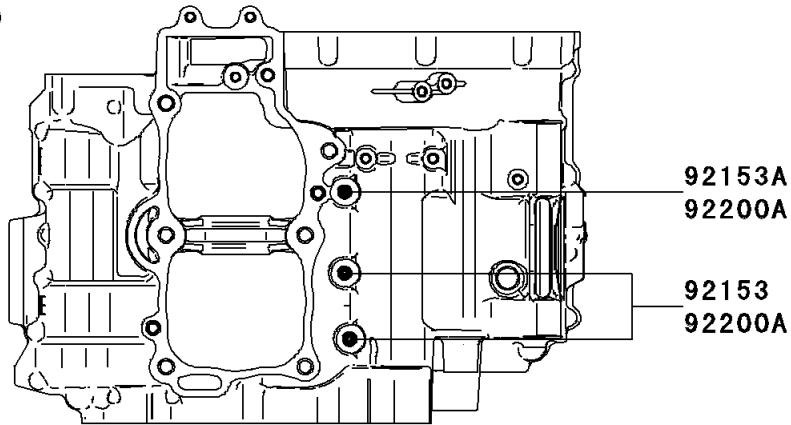

2006 ER-6n (European) PARTS DIAGRAM

Crankcase Bolt Pattern

E1412

(Upper case)
(~ER650AE057323)

(Lower case)
(~ER650AE057323)

2006 ER-6n (European) PARTS LIST

Crankcase Bolt Pattern

ITEM NAME	PART NUMBER	QUANTITY
BOLT,6X38 (Ref # 92150)	92150-1301	5
BOLT,8X60 (Ref # 92151)	92151-1461	2
BOLT,8X73 (Ref # 92151A)	92151-1462	2
BOLT,8X50 (Ref # 92151B)	92151-1463	2
BOLT,6X32 (Ref # 92151C)	92151-1464	1
BOLT,6X45 (Ref # 92151D)	92151-1465	2
BOLT,FLANGED,8X110 (Ref # 92153)	92153-0959	3
BOLT,FLANGED,8X120 (Ref # 92153A)	92153-0960	1
BOLT,FLANGED,9X113 (Ref # 92153B)	92153-1449	4
BOLT,FLANGED,9X83 (Ref # 92153C)	92153-1450	2
WASHER,9.2X19X23 (Ref # 92200)	92200-0115	6
WASHER,8.5X16X1.2 (Ref # 92200A)	92200-1063	3