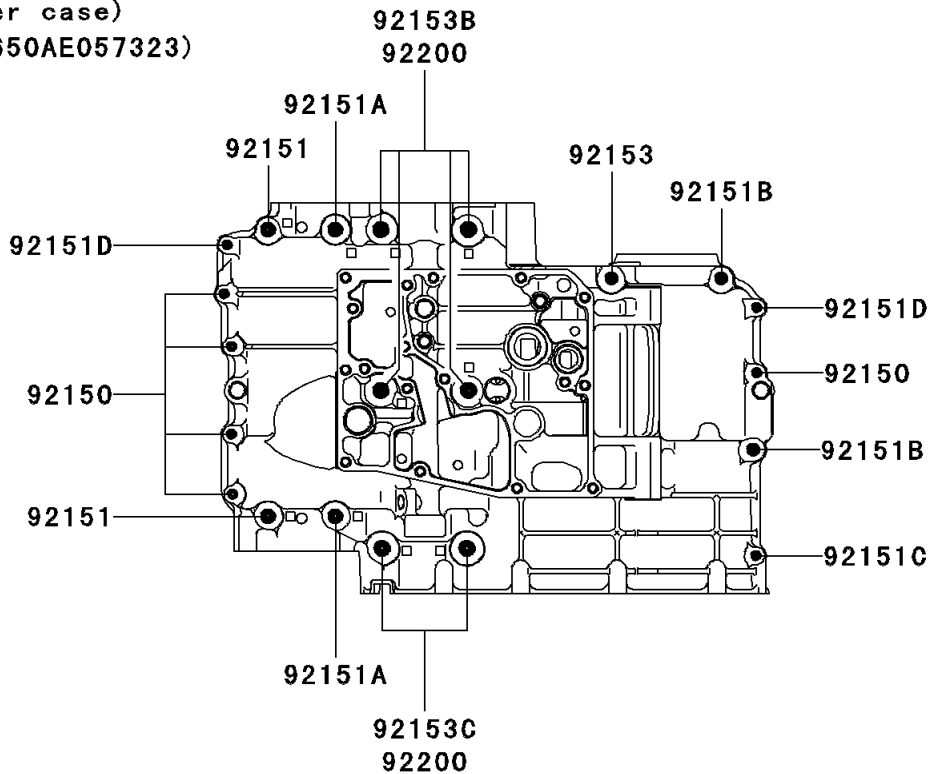

2006 ER-6n (European) PARTS DIAGRAM

Crankcase Bolt Pattern

E1412

(Upper case)
(~ER650AE057323)

(Lower case)
(~ER650AE057323)

2006 ER-6n (European) PARTS LIST

Crankcase Bolt Pattern

ITEM NAME	PART NUMBER	QUANTITY
BOLT,6X38 (Ref # 92150)	92150-1301	5
BOLT,8X60 (Ref # 92151)	92151-1461	2
BOLT,8X73 (Ref # 92151A)	92151-1462	2
BOLT,8X50 (Ref # 92151B)	92151-1463	2
BOLT,6X32 (Ref # 92151C)	92151-1464	1
BOLT,6X45 (Ref # 92151D)	92151-1465	2
BOLT,FLANGED,8X110 (Ref # 92153)	92153-0959	3
BOLT,FLANGED,8X120 (Ref # 92153A)	92153-0960	1
BOLT,FLANGED,9X113 (Ref # 92153B)	92153-1449	4
BOLT,FLANGED,9X83 (Ref # 92153C)	92153-1450	2
WASHER,9.2X19X23 (Ref # 92200)	92200-0115	6
WASHER,8.5X16X1.2 (Ref # 92200A)	92200-1063	3