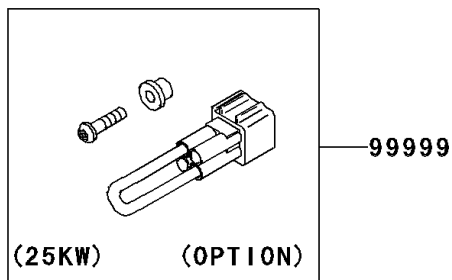

2006 ER-6n (European) PARTS DIAGRAM

Throttle

E1510

2006 ER-6n (European) PARTS LIST

Throttle

ITEM NAME	PART NUMBER	QUANTITY
CAP (Ref # 11065)	11065-0018	2
SCREW-PILOT AIR (Ref # 16014)	16014-0002	2
INSULATOR (Ref # 16073)	16073-3707	2
THROTTLE-ASSY,TTK38 (Ref # 16163)	16163-0099	1
NOZZLE-INJECTION (Ref # 49033)	49033-0011	2
RIVET (Ref # 92039)	92039-0068	1
RING-O,INJECTION NOZZLE (Ref # 92055)	92055-1622	2
BAND,SUB-HARNESS (Ref # 92072)	92072-0012	2
CLAMP,L=150 (Ref # 92170)	92170-1114	1
SCREW,PIPE INJECTION (Ref # 92172)	92172-0064	2
KIT.,25KW (Ref # 99999)	99999-0076	1