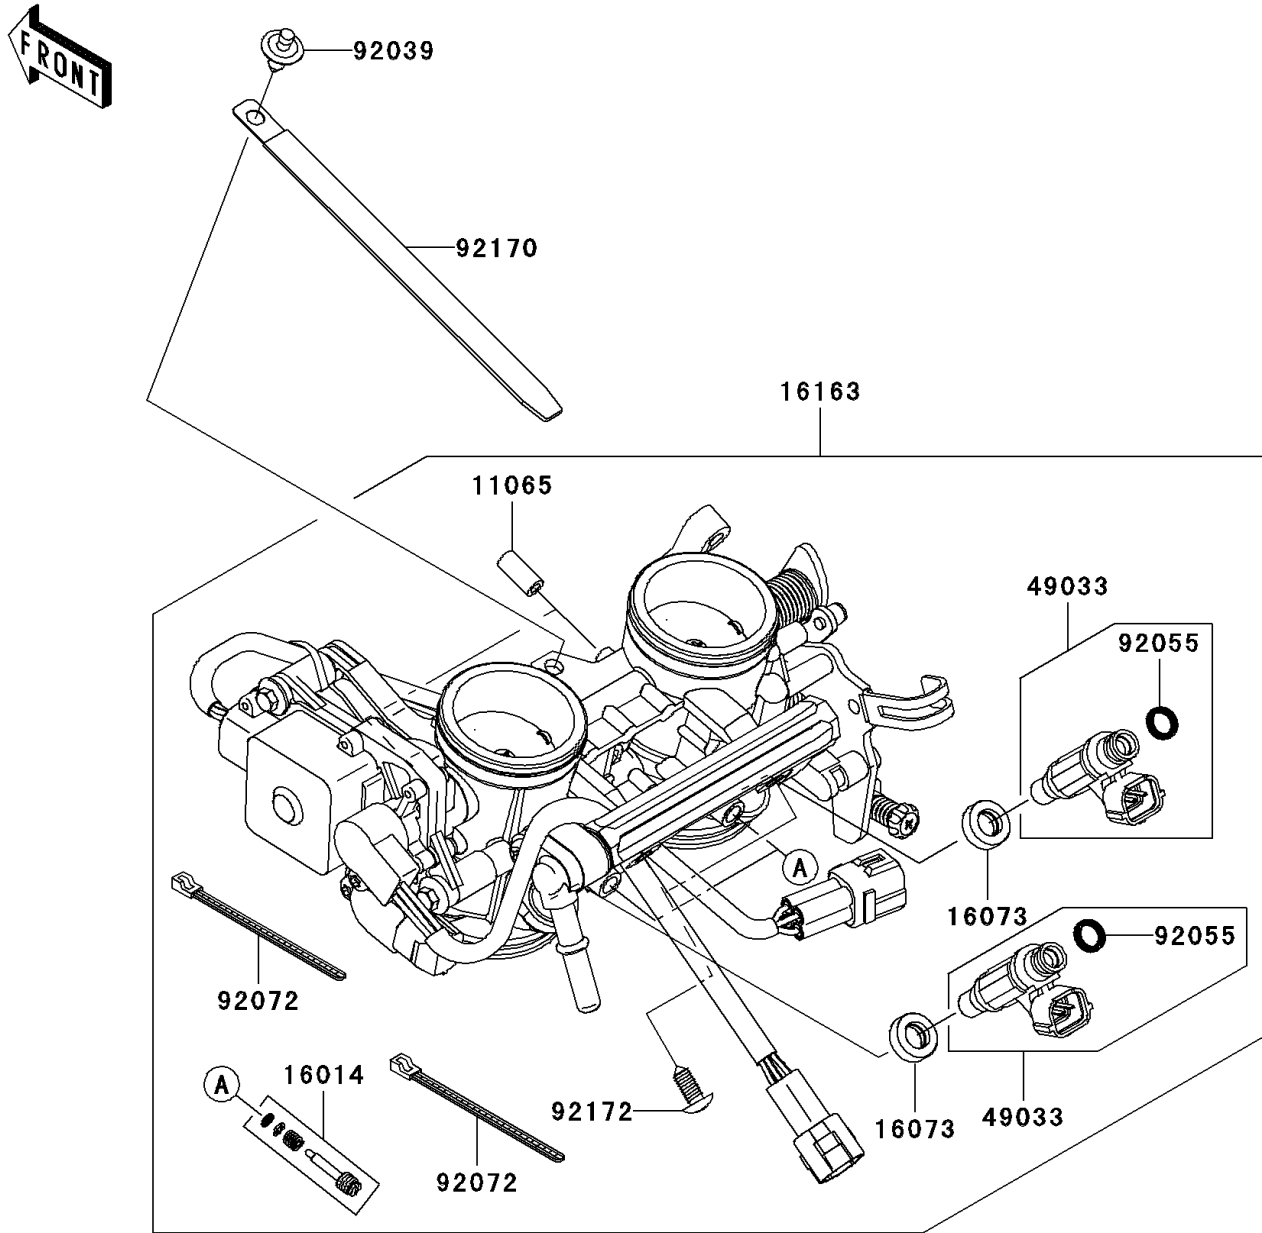

2006 ER-6n (European) PARTS DIAGRAM

Throttle

E1510

2006 ER-6n (European) PARTS LIST

Throttle

ITEM NAME	PART NUMBER	QUANTITY
CAP (Ref # 11065)	11065-0018	2
SCREW-PILOT AIR (Ref # 16014)	16014-0002	2
INSULATOR (Ref # 16073)	16073-3707	2
THROTTLE-ASSY,TTK38 (Ref # 16163)	16163-0099	1
NOZZLE-INJECTION (Ref # 49033)	49033-0011	2
RIVET (Ref # 92039)	92039-0068	1
RING-O,INJECTION NOZZLE (Ref # 92055)	92055-1622	2
BAND,SUB-HARNESS (Ref # 92072)	92072-0012	2
CLAMP,L=150 (Ref # 92170)	92170-1114	1
SCREW,PIPE INJECTION (Ref # 92172)	92172-0064	2
KIT.,25KW (Ref # 99999)	99999-0076	1