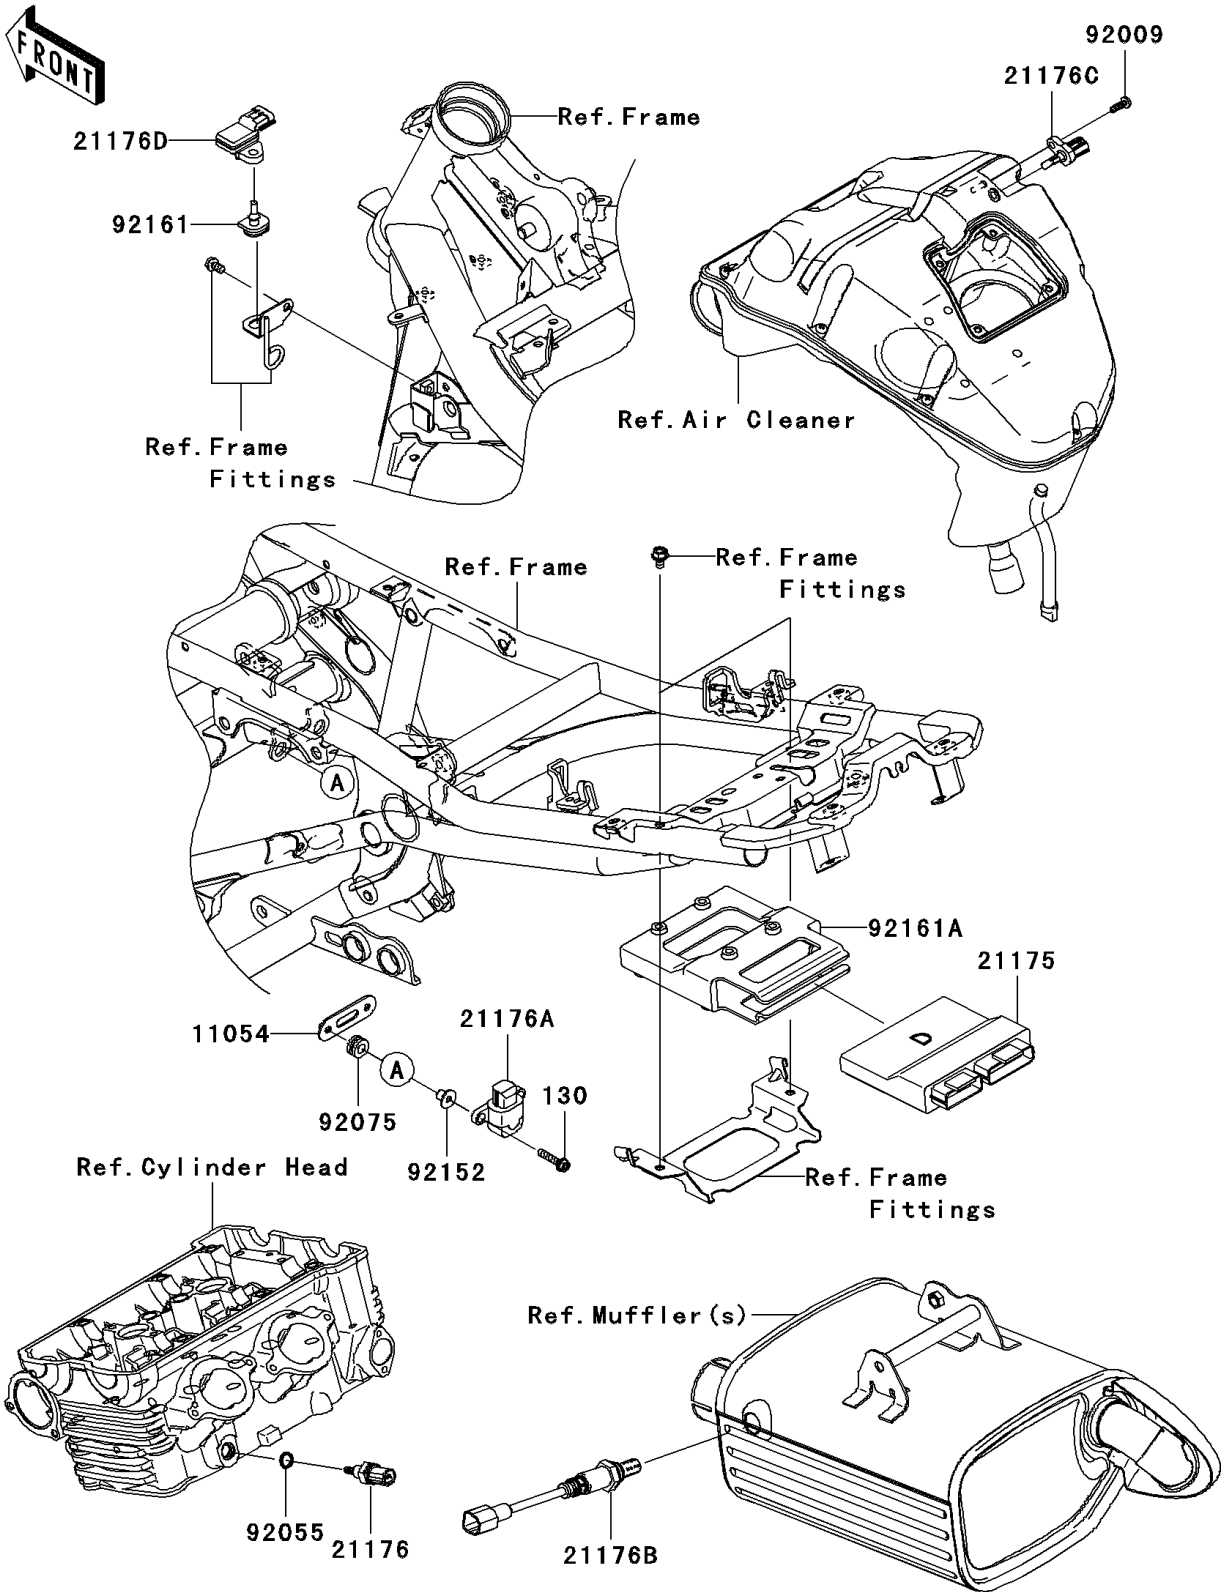

# 2006 ER-6n (European) PARTS DIAGRAM

Fuel Injection

E1530

## 2006 ER-6n (European) PARTS LIST

### Fuel Injection

ITEM NAME	PART NUMBER	QUANTITY
BOLT-FLANGED,5X25 (Ref # 130)	130BB0525	2
BRACKET (Ref # 11054)	11054-0133	1
CONTROL UNIT-ELECTRONIC (Ref # 21175)	21175-0077	1
SENSOR,WATER TEMP (Ref # 21176)	21176-0009	1
SENSOR,VEHICLE-DOWN (Ref # 21176A)	21176-0026	1
SENSOR,OXYGEN (Ref # 21176B)	21176-0035	1
SENSOR,AIR TEMPERATURE (Ref # 21176C)	21176-0048	1
SENSOR,PRESSURE (Ref # 21176D)	21176-0058	1
SCREW,TAPPING,5X16 (Ref # 92009)	92009-1984	1
RING-O,9.5X1.9 (Ref # 92055)	92055-0016	1
DAMPER (Ref # 92075)	92075-1912	2
COLLAR (Ref # 92152)	92152-0134	2
DAMPER (Ref # 92161)	92161-0041	1
DAMPER (Ref # 92161A)	92161-0179	1