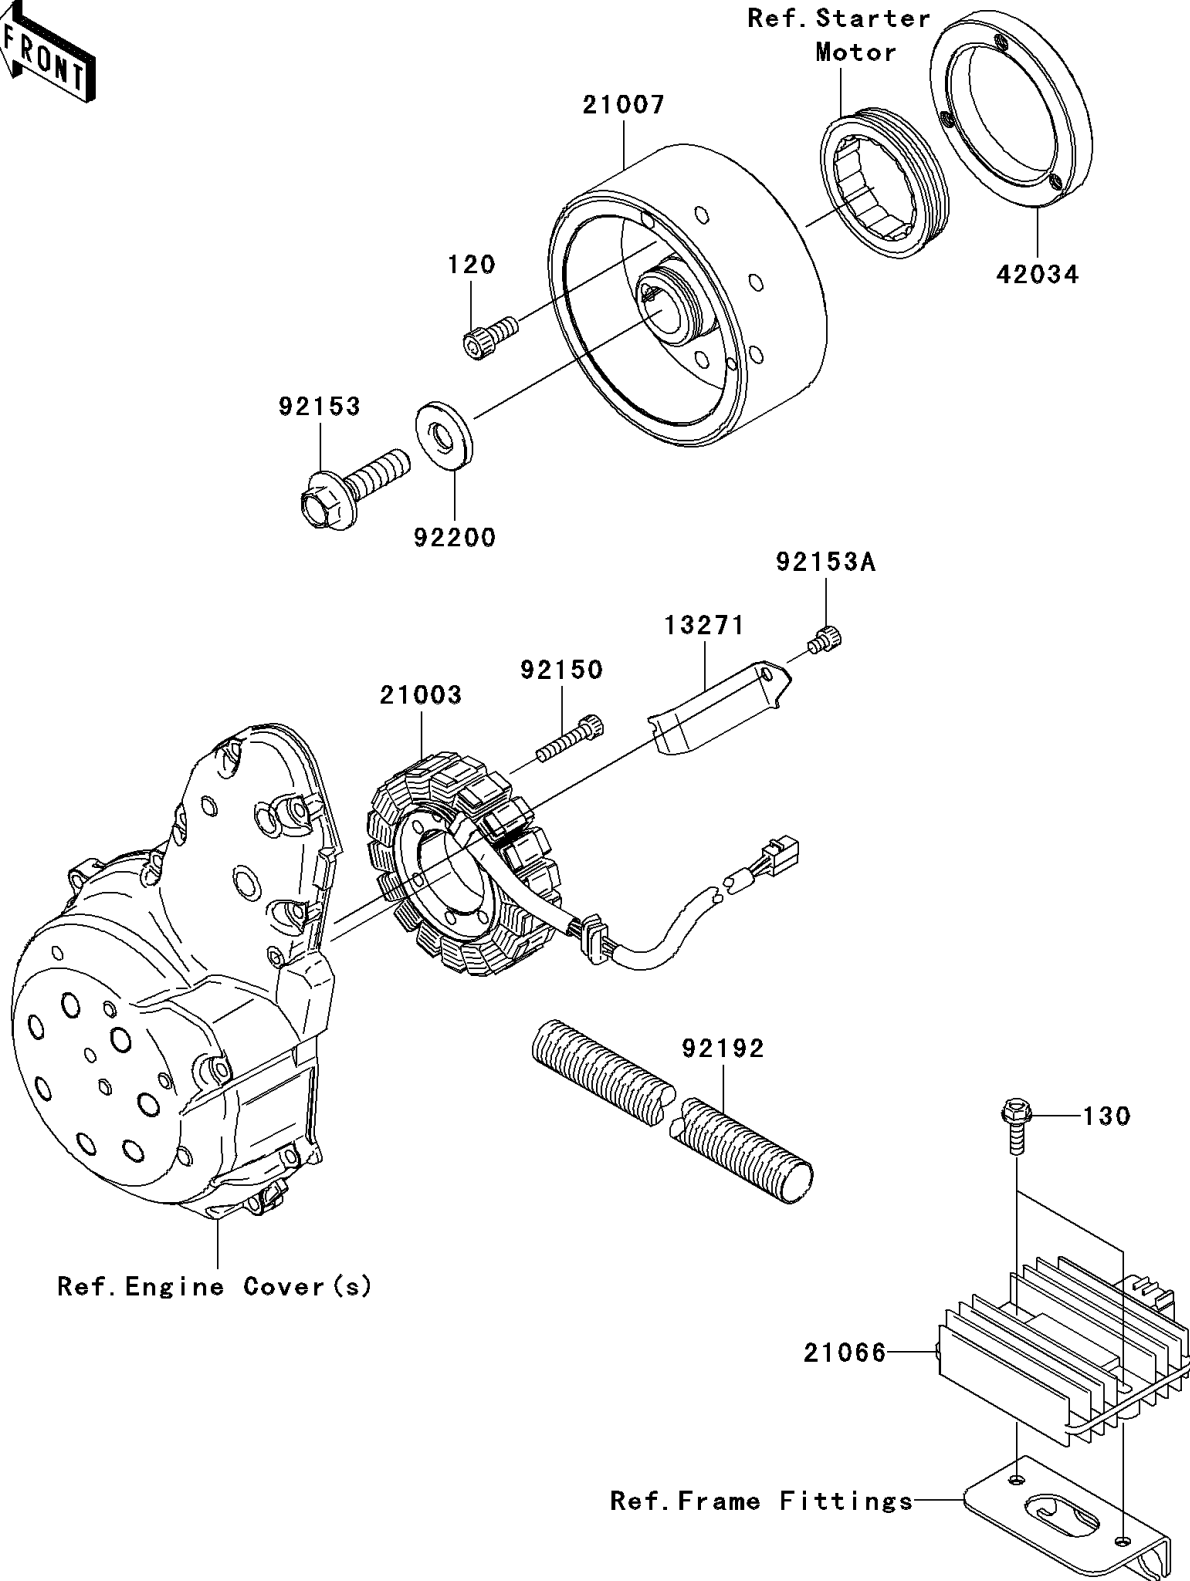

2006 ER-6n (European) PARTS DIAGRAM

Generator

E1810

2006 ER-6n (European) PARTS LIST

Generator

| ITEM NAME | PART NUMBER | QUANTITY |
|-------------------------------------|-------------|----------|
| BOLT-SOCKET,8X18 (Ref # 120) | 120CA0818 | 3 |
| BOLT-FLANGED,6X20 (Ref # 130) | 130BB0620 | 2 |
| PLATE (Ref # 13271) | 13271-0574 | 1 |
| STATOR (Ref # 21003) | 21003-0041 | 1 |
| ROTOR (Ref # 21007) | 21007-0075 | 1 |
| REGULATOR-VOLTAGE (Ref # 21066) | 21066-1127 | 1 |
| COUPLING (Ref # 42034) | 42034-1143 | 1 |
| BOLT,SOCKET,6X30 (Ref # 92150) | 92150-1433 | 3 |
| BOLT,FLANGED,12X45 (Ref # 92153) | 92153-0951 | 1 |
| BOLT,SOCKET,6X8 (Ref # 92153A) | 92153-1414 | 1 |
| TUBE,CORRUGATED,L=175 (Ref # 92192) | 92192-0315 | 1 |
| WASHER,12X33X5 (Ref # 92200) | 92200-0220 | 1 |