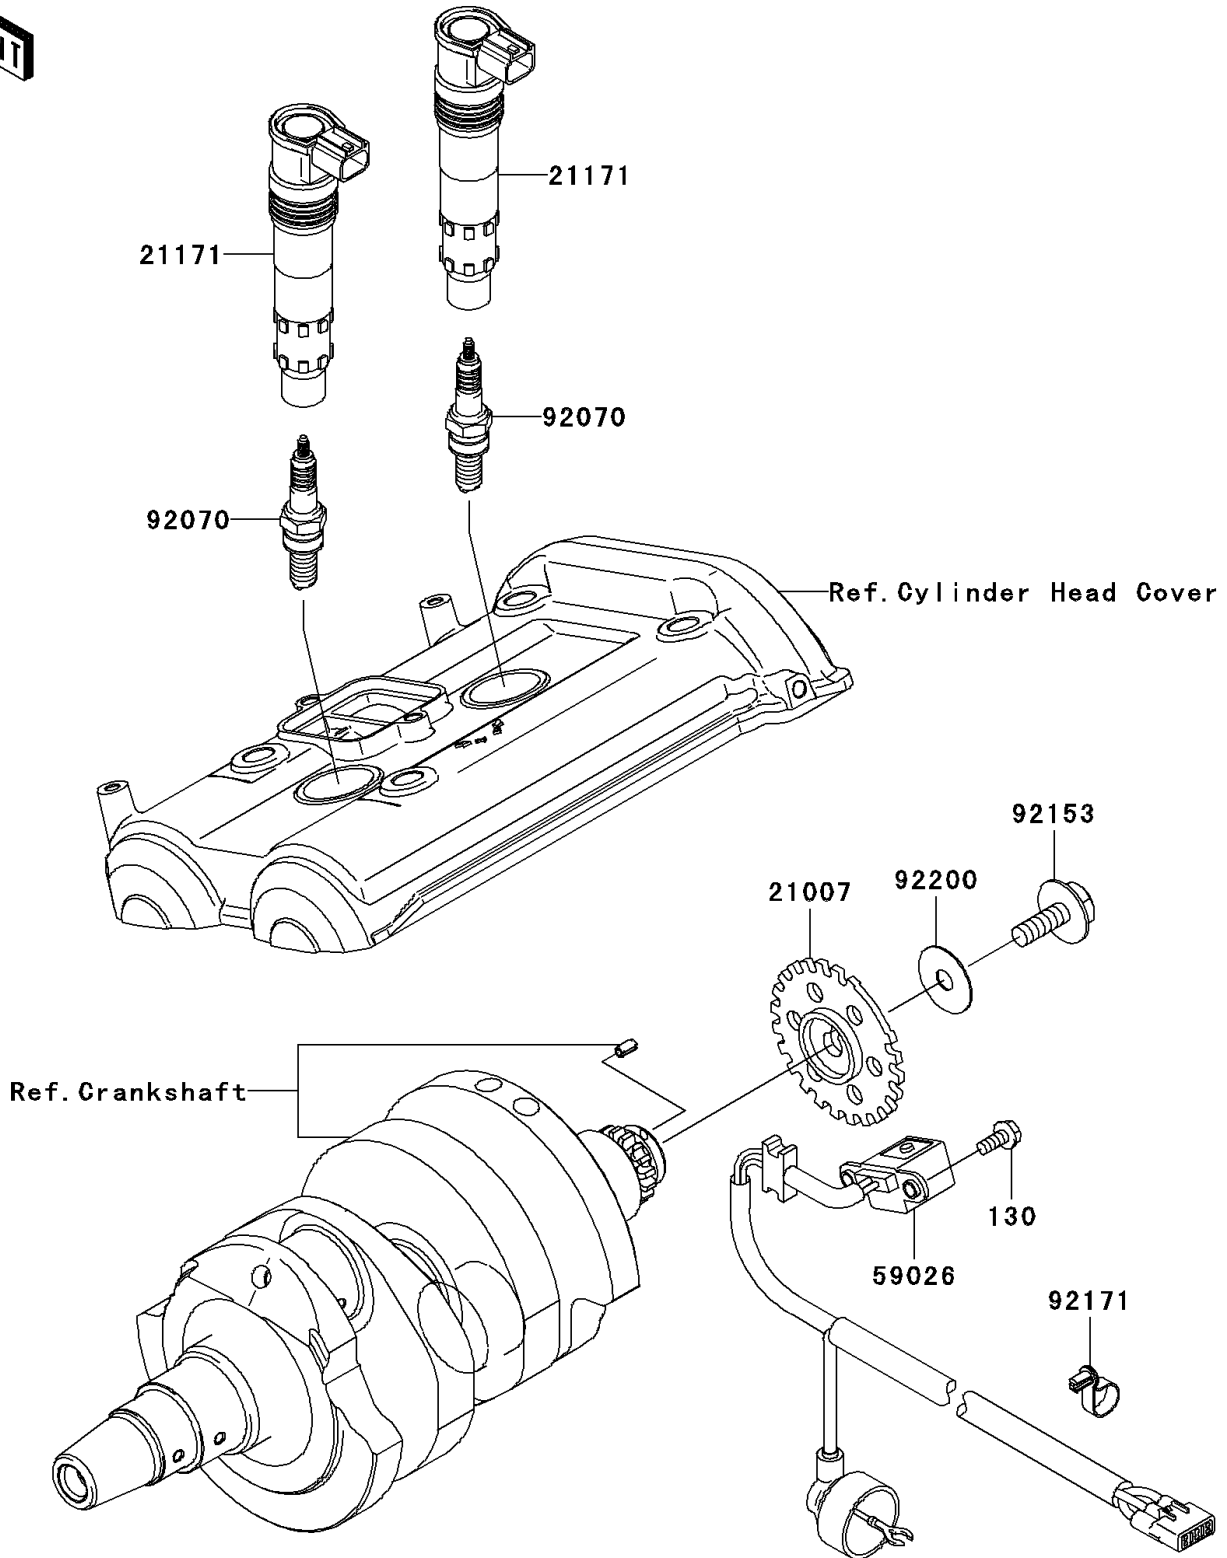

2006 ER-6n (European) PARTS DIAGRAM

Ignition System

E1830

2006 ER-6n (European) PARTS LIST

Ignition System

ITEM NAME	PART NUMBER	QUANTITY
BOLT-FLANGED,5X12 (Ref # 130)	130BA0512	2
ROTOR,PULSING (Ref # 21007)	21007-0053	1
COIL-ASSY-IGNITION (Ref # 21171)	21171-1286	2
COIL-PULSING (Ref # 59026)	59026-0018	1
PLUG-SPARK,CR9EIA(NGK) (Ref # 92070)	92070-0014	AR
BOLT,FLANGED,8X23 (Ref # 92153)	92153-0549	1
CLAMP,SPEED (Ref # 92171)	92171-0836	1
WASHER,8.5X28X0.8 (Ref # 92200)	92200-0274	1