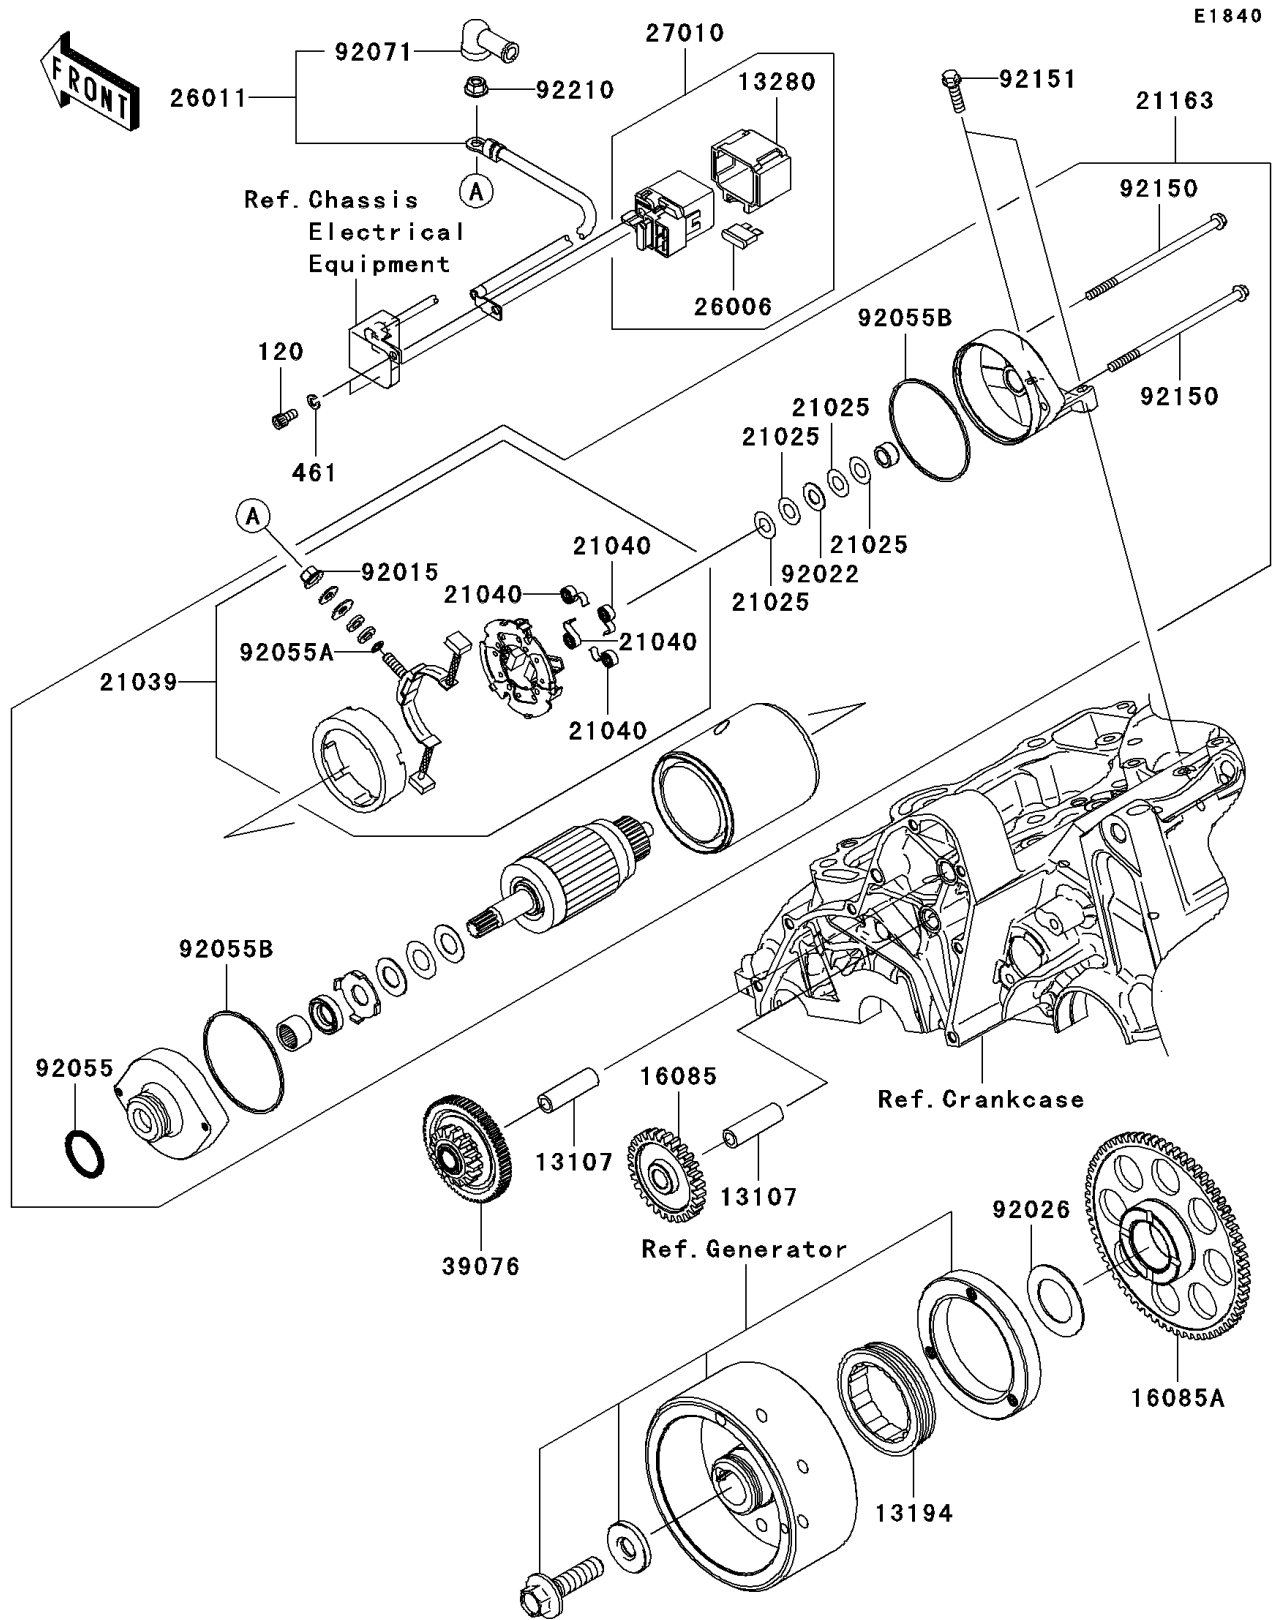

2006 ER-6n (European) PARTS DIAGRAM

Starter Motor(-ER650AE046804)

2006 ER-6n (European) PARTS LIST

Starter Motor(-ER650AE046804)

ITEM NAME	PART NUMBER	QUANTITY
BOLT-SOCKET,5X10 (Ref # 120)	120CB0510	2
WASHER-SPRING,5MM,BLACK (Ref # 461)	461K0500	2
SHAFT,IDLE GEAR (Ref # 13107)	13107-1106	2
CLUTCH-ONEWAY (Ref # 13194)	13194-1083	1
HOLDER (Ref # 13280)	13280-1263	1
GEAR,IDLE,28T (Ref # 16085)	16085-0074	1
GEAR,67T (Ref # 16085A)	16085-0076	1
WASHER,9.1X18X0.2 (Ref # 21025)	21025-011	AR
BRUSH,CARBON (Ref # 21039)	21039-1060	1
SPRING-BRUSH (Ref # 21040)	21040-1055	4
STARTER-ELECTRIC (Ref # 21163)	21163-0027	1
FUSE,30A-G (Ref # 26006)	26006-1006	1
WIRE-LEAD (Ref # 26011)	26011-0083	1
SWITCH,MAGNETIC (Ref # 27010)	27010-1446	1
LIMITER,16T&66T (Ref # 39076)	39076-0006	1
NUT,STARTER MOTOR (Ref # 92015)	92015-1476	1
WASHER,9.1X18X0.8 (Ref # 92022)	92022-1132	1
SPACER,29.1X47.5X1.2 (Ref # 92026)	92026-087	1
RING-O (Ref # 92055)	92055-1276	1
RING-O,4.5X2.0 (Ref # 92055A)	92055-1370	1
RING-O,STARTER MOTOR (Ref # 92055B)	92055-1381	2
GROMMET (Ref # 92071)	92071-0024	1
BOLT,5X110 (Ref # 92150)	92150-1143	2
BOLT,6X22 (Ref # 92151)	92151-1937	2
NUT,6MM (Ref # 92210)	92210-0188	1