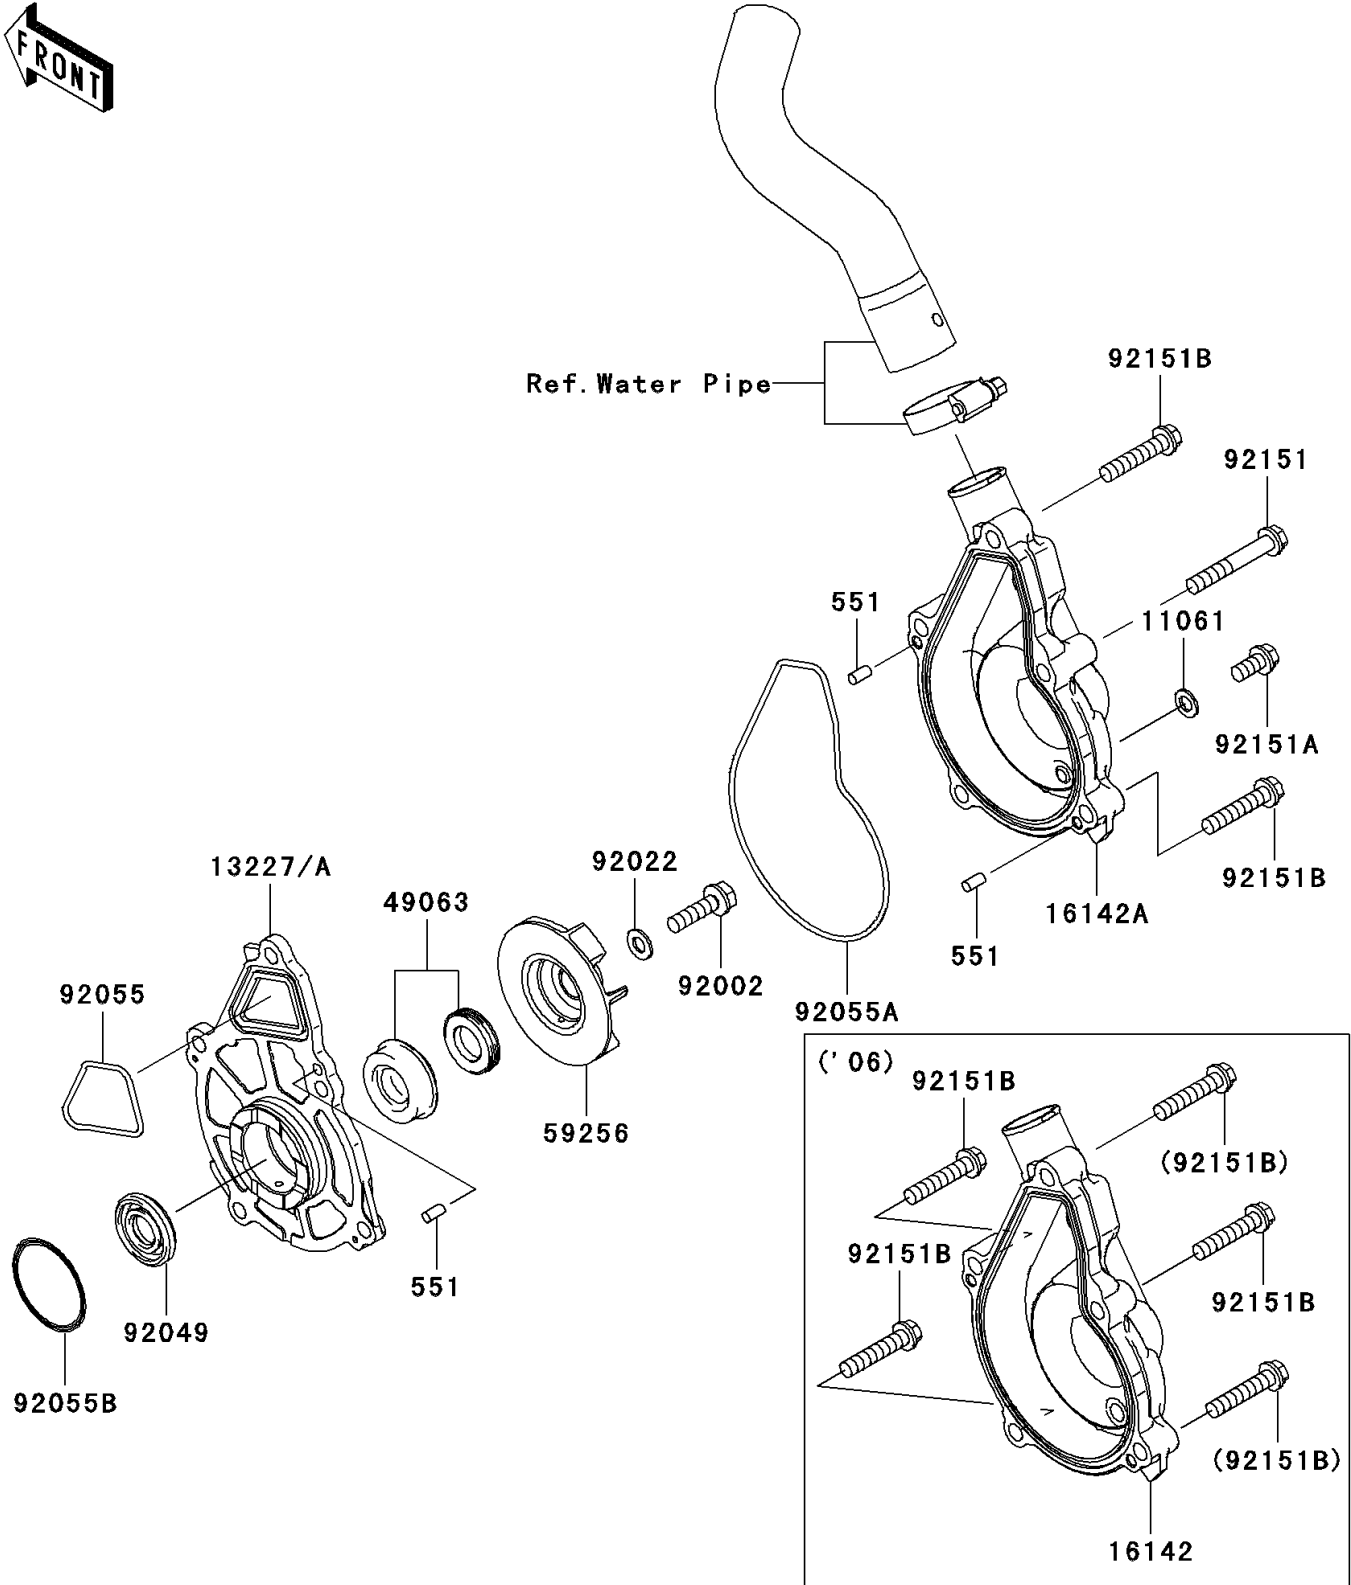

2006 ER-6n (European) PARTS DIAGRAM

Water Pump

E3031

2006 ER-6n (European) PARTS LIST

Water Pump

ITEM NAME	PART NUMBER	QUANTITY
PIN-DOWEL,4X8 (Ref # 551)	551A0408	3
GASKET (Ref # 11061)	11061-0107	1
HOUSING (Ref # 13227)	13227-0011	1
COVER-PUMP (Ref # 16142)	16142-0025	1
SEAL-MECHANICAL,WATER (Ref # 49063)	49063-1055	1
IMPELLER (Ref # 59256)	59256-0007	1
BOLT,6X22 (Ref # 92002)	92002-1154	1
WASHER,6.1X12X1 (Ref # 92022)	92022-077	1
SEAL-OIL,SC12 28.555 (Ref # 92049)	92049-1259	1
RING-O,CASE-HOUSING (Ref # 92055)	92055-0082	1
RING-O,HOUSING-PUMP COVER (Ref # 92055A)	92055-0083	1
RING-O,33.2MM (Ref # 92055B)	92055-1155	1
BOLT,6X12 (Ref # 92151A)	92151-1133	1
BOLT,6X30 (Ref # 92151B)	92151-1134	5