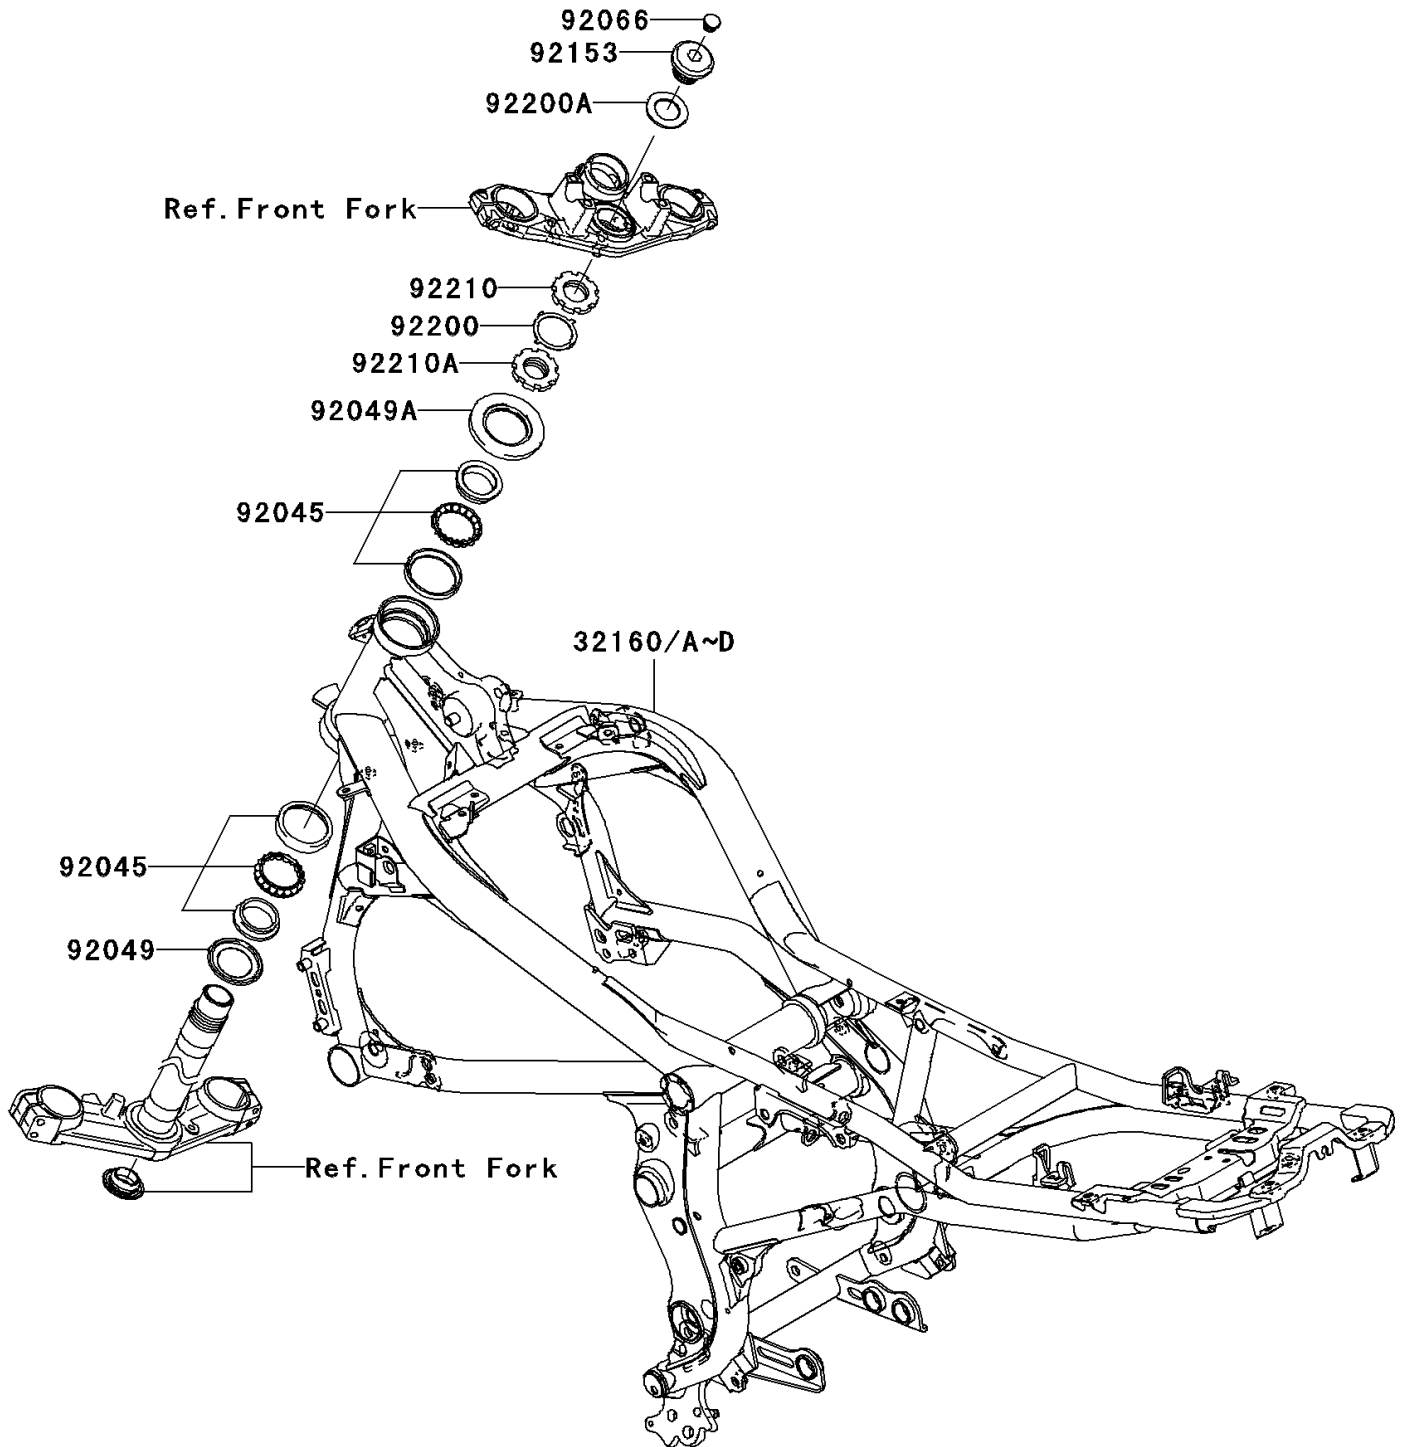

2006 ER-6n (European) PARTS DIAGRAM

Frame

F2120

2006 ER-6n (European) PARTS LIST

Frame

ITEM NAME	PART NUMBER	QUANTITY
FRAME-COMP,M.BRONZE (Ref # 32160A)	32160-0131-793	1
FRAME-COMP,P.RED (Ref # 32160B)	32160-0131-796	1
BEARING-BALL,SF07A17PX1V1 (Ref # 92045)	92045-1384	2
SEAL-OIL,DS35X55X4 (Ref # 92049)	92049-0022	1
SEAL-OIL,MX043N2 (Ref # 92049A)	92049-1483	1
PLUG (Ref # 92066)	92066-0071	1
BOLT,26MM (Ref # 92153)	92153-0474	1
WASHER (Ref # 92200)	92200-0036	1
WASHER,27X42X2.3 (Ref # 92200A)	92200-0081	1
NUT,STEERING STEM 35MM (Ref # 92210)	92210-0062	1
NUT,STEERING STEM,35MM (Ref # 92210A)	92210-0077	1