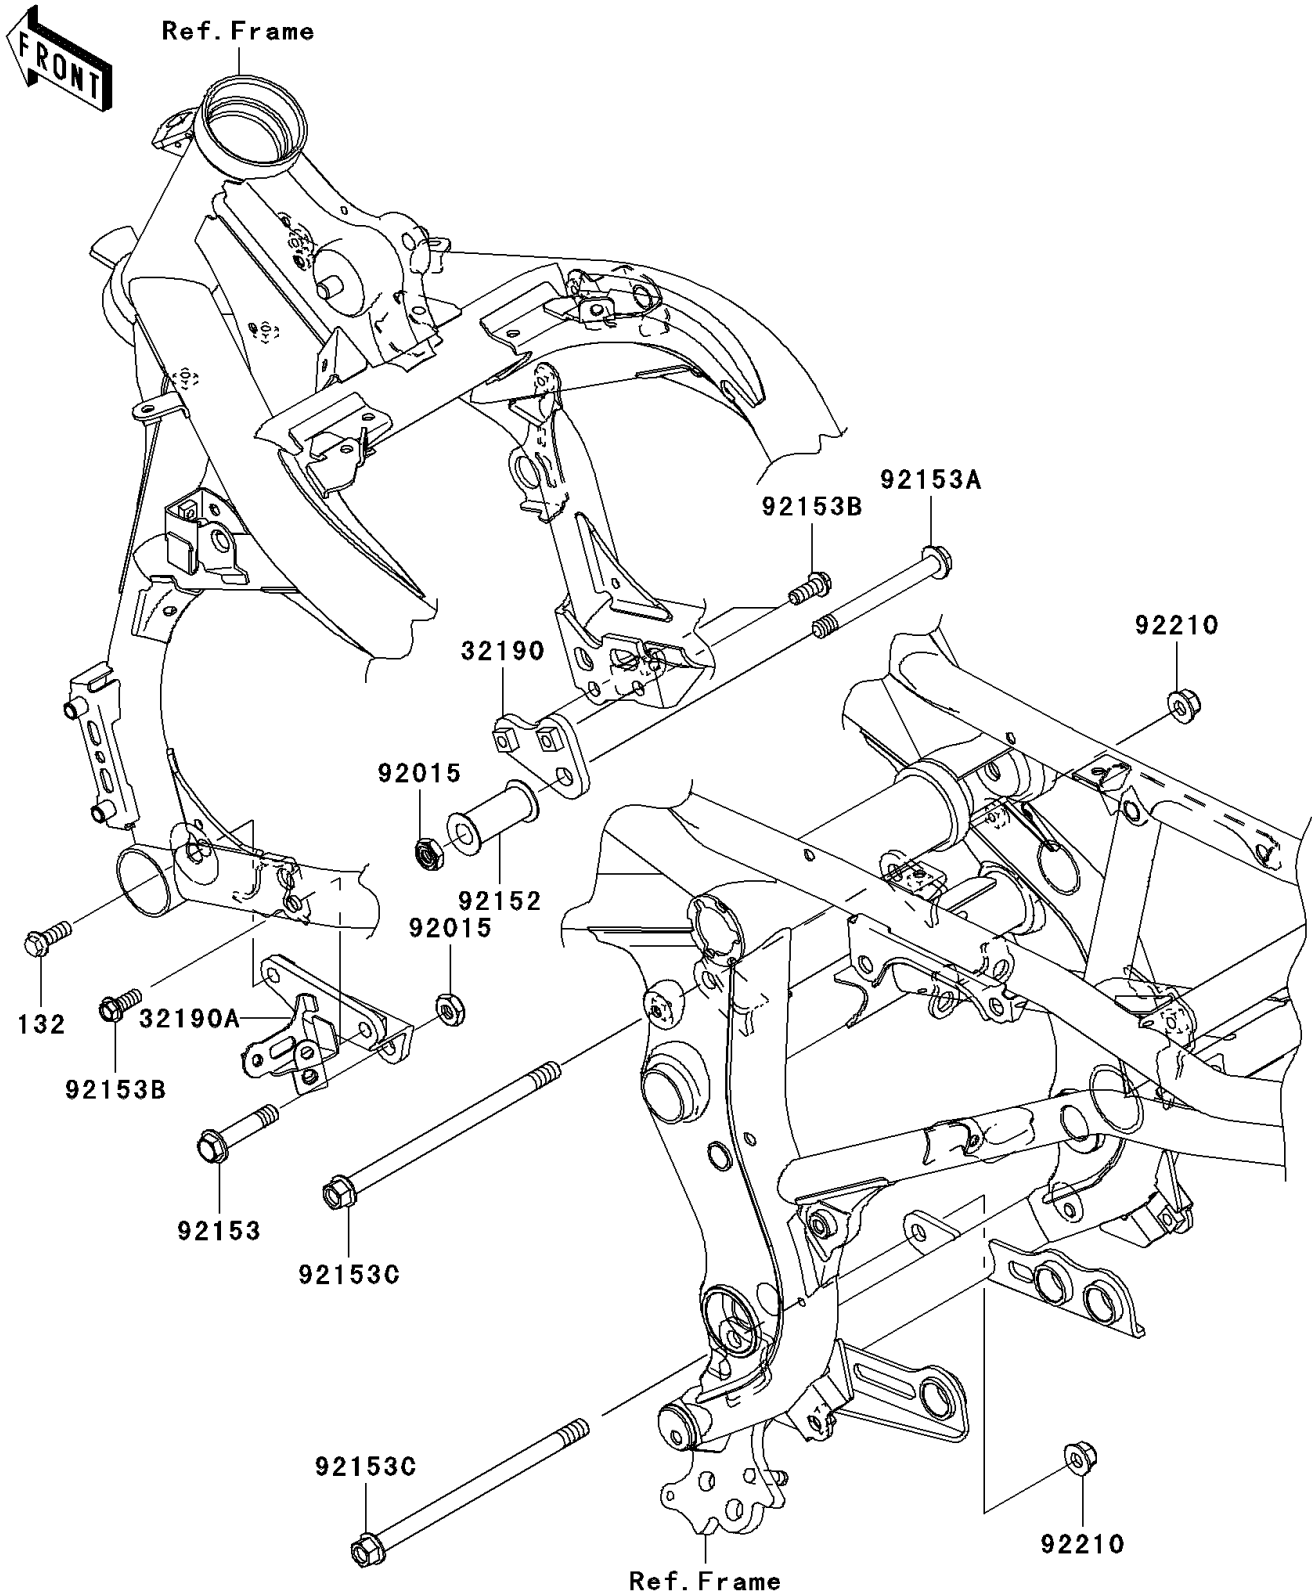

2006 ER-6n (European) PARTS DIAGRAM

Engine Mount

F2122

2006 ER-6n (European) PARTS LIST

Engine Mount

ITEM NAME	PART NUMBER	QUANTITY
BOLT-FLANGED-SMALL,8X22 (Ref # 132)	132BB0822	1
BRACKET-ENGINE,RH (Ref # 32190)	32190-0189	1
BRACKET-ENGINE,LH (Ref # 32190A)	32190-0234	1
NUT,LOCK,10MM,BLACK (Ref # 92015)	92015-1188	2
COLLAR,ENGINE MOUNT (Ref # 92152)	92152-0311	1
BOLT,FLANGED,10X47 (Ref # 92153)	92153-0823	1
BOLT,FLANGED,10X95 (Ref # 92153A)	92153-0976	1
BOLT,FLANGED,8X20 (Ref # 92153B)	92153-0995	3
BOLT,FLANGED,10X170 (Ref # 92153C)	92153-1428	2
NUT,LOCK,FLANGED,10MM (Ref # 92210)	92210-1081	2