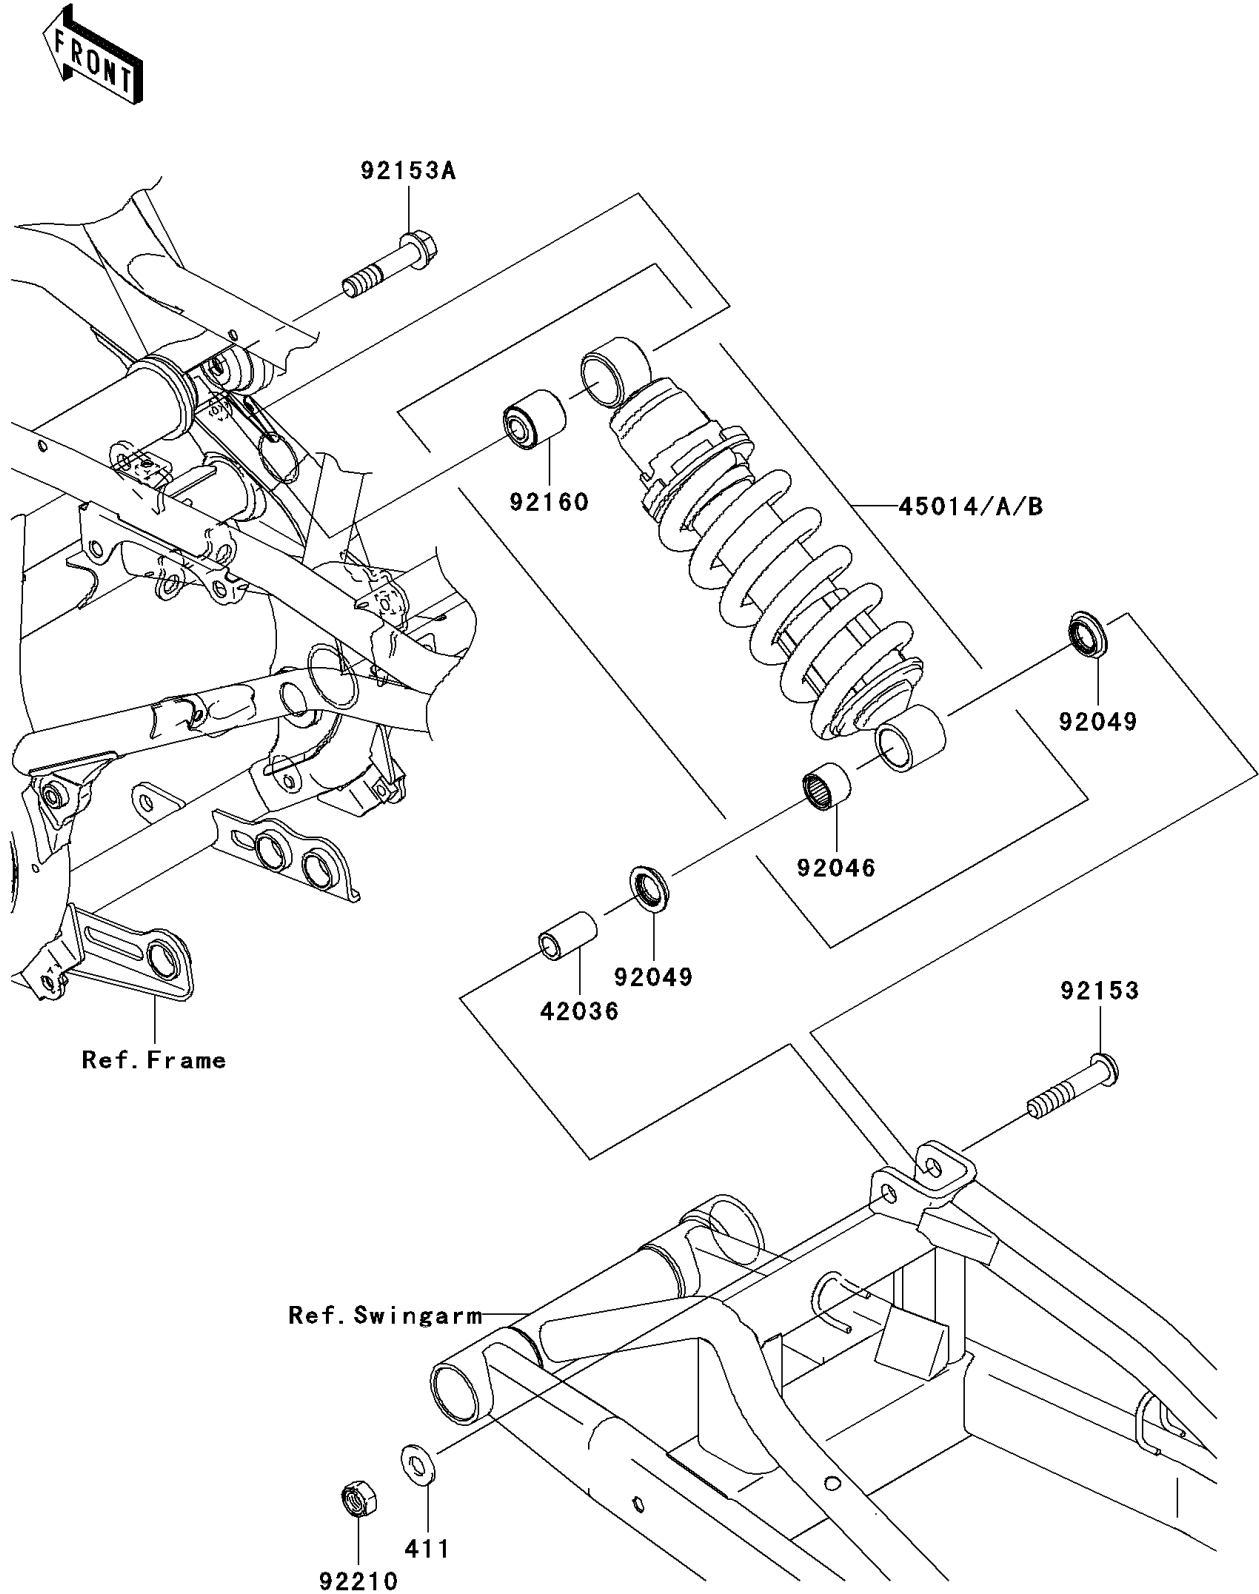

2006 ER-6n (European) PARTS DIAGRAM

Suspension/Shock Absorber

F2151

2006 ER-6n (European) PARTS LIST

Suspension/Shock Absorber

ITEM NAME	PART NUMBER	QUANTITY
WASHER-PLAIN,12MM (Ref # 411)	411AA1200	1
SLEEVE,12.1X18X32 (Ref # 42036)	42036-0024	1
SHOCKABSORBER,M.GOLD (Ref # 45014A)	45014-0140-794	1
SHOCKABSORBER,P.RED (Ref # 45014B)	45014-0140-796	1
BEARING-NEEDLE,SFYZM182417 (Ref # 92046)	92046-1272	1
SEAL-OIL,KCR MF018N1 (Ref # 92049)	92049-1493	2
BOLT,SOCKET,12X60 (Ref # 92153)	92153-1484	1
BOLT,FLANGED,12X55 (Ref # 92153A)	92153-1766	1
DAMPER,SHOCKABSORBER (Ref # 92160)	92160-1161	1
NUT,LOCK,12MM (Ref # 92210)	92210-0300	1