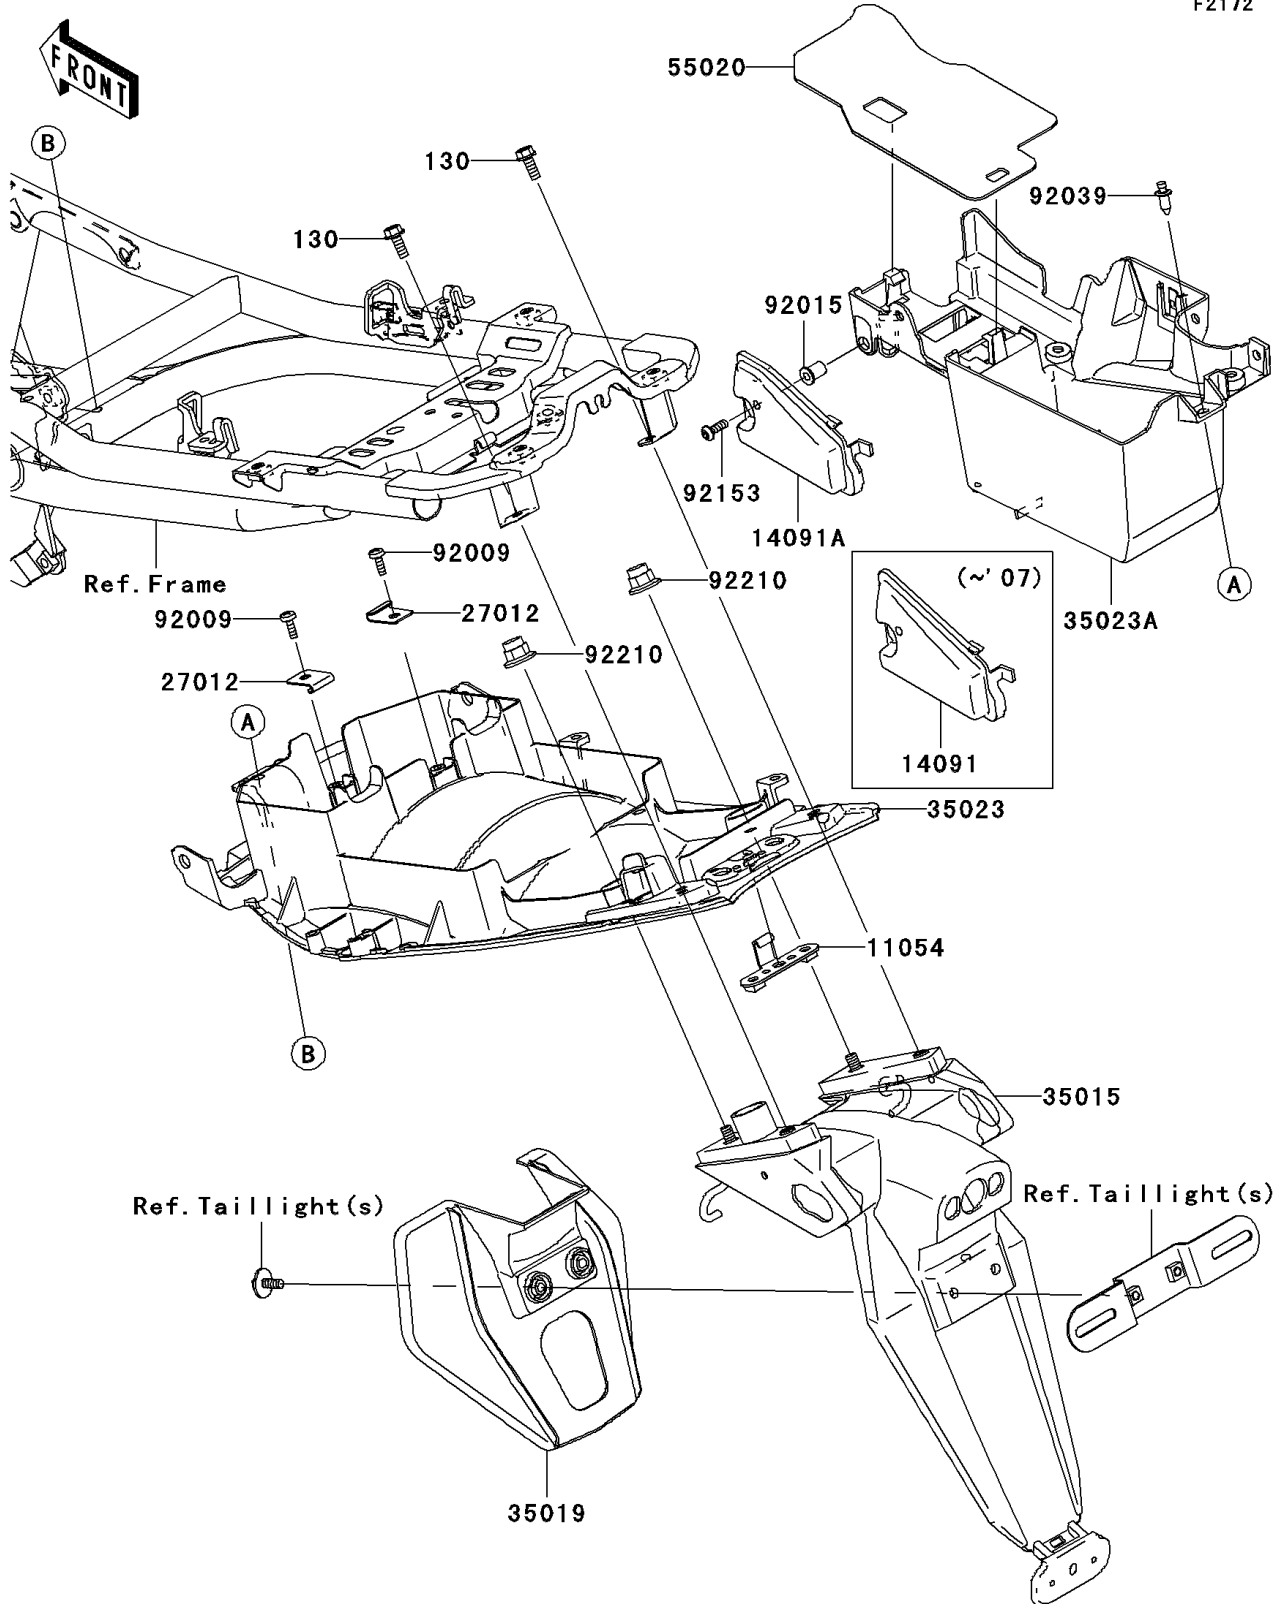

# 2006 ER-6n (European) PARTS DIAGRAM

Rear Fender(s)

F2172

## 2006 ER-6n (European) PARTS LIST

### Rear Fender(s)

ITEM NAME	PART NUMBER	QUANTITY
BOLT-FLANGED,6X18 (Ref # 130)	130BB0618	2
BRACKET,TAIL LAMP (Ref # 11054)	11054-0253	1
COVER,SWITCH MAINTENANCE (Ref # 14091)	14091-0488	1
HOOK,BATTERY CASE (Ref # 27012)	27012-1316	2
FLAP-COMP (Ref # 35015)	35015-0005	1
FLAP (Ref # 35019)	35019-0042	1
FENDER-REAR,RR (Ref # 35023)	35023-0076	1
FENDER-REAR,FR (Ref # 35023A)	35023-0077	1
GUARD,HEAT (Ref # 55020)	55020-0220	1
SCREW,6X14 (Ref # 92009)	92009-3845	2
NUT,WELL,5MM (Ref # 92015)	92015-1757	1
RIVET (Ref # 92039)	92039-1283	1
BOLT,SOCKET,5X16 (Ref # 92153)	92153-1244	1
NUT,CAP,6MM (Ref # 92210)	92210-0170	2