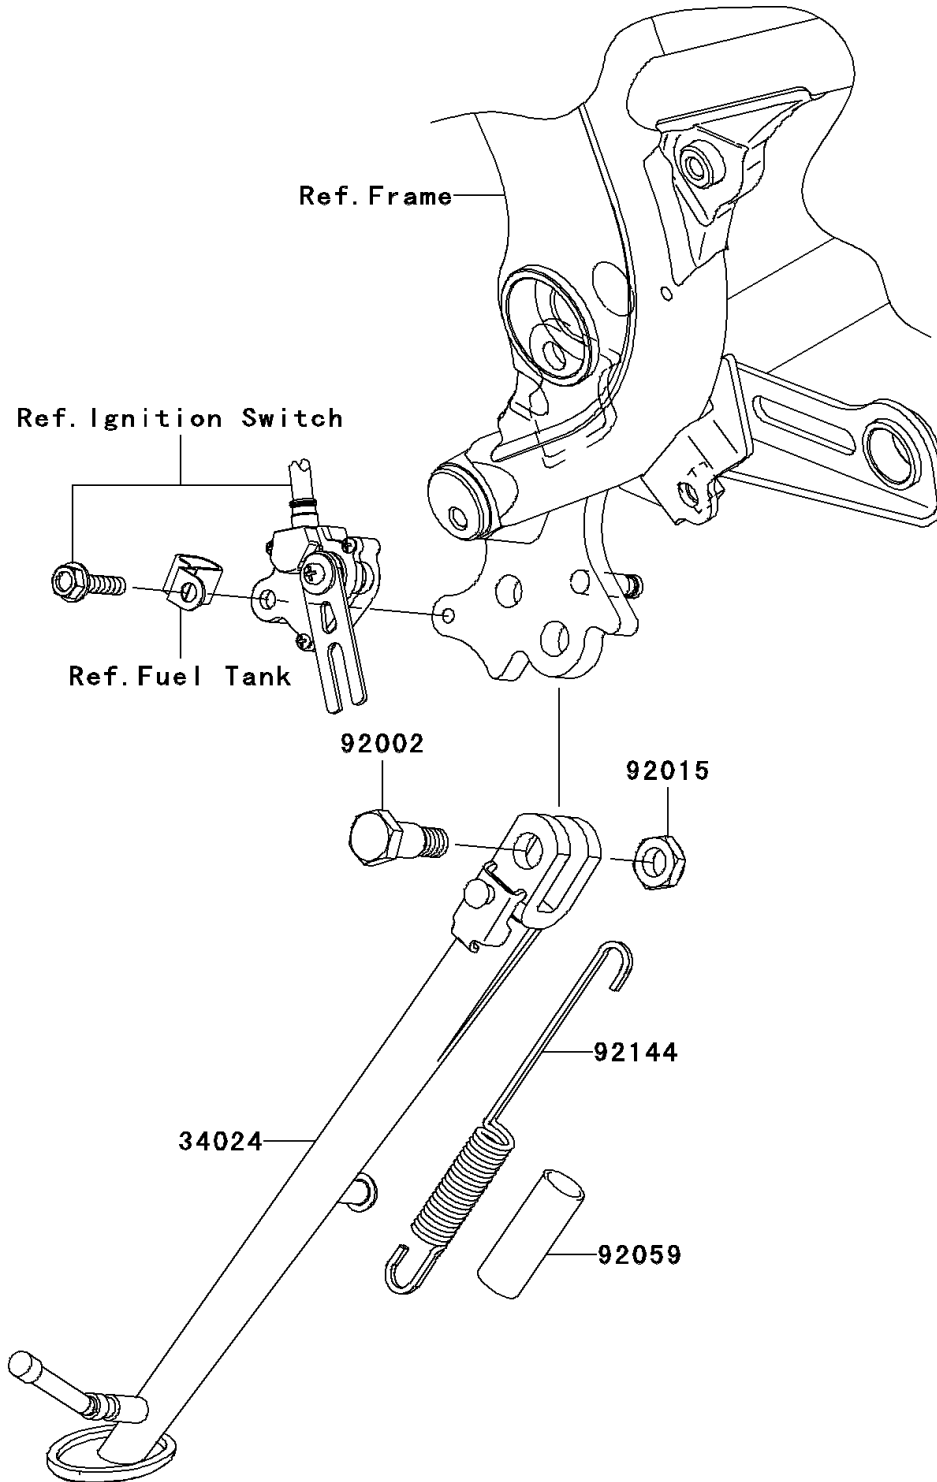

# 2006 ER-6n (European) PARTS DIAGRAM

Stand(s)

F2180

## 2006 ER-6n (European) PARTS LIST

Stand(s)

ITEM NAME	PART NUMBER	QUANTITY
STAND-SIDE (Ref # 34024)	34024-0024	1
BOLT,SIDE STAND (Ref # 92002)	92002-1935	1
NUT,LOCK,10MM,BLACK (Ref # 92015)	92015-1188	1
TUBE,14X17X50 (Ref # 92059)	92059-1961	1
SPRING,SIDE STAND (Ref # 92144)	92144-1818	1