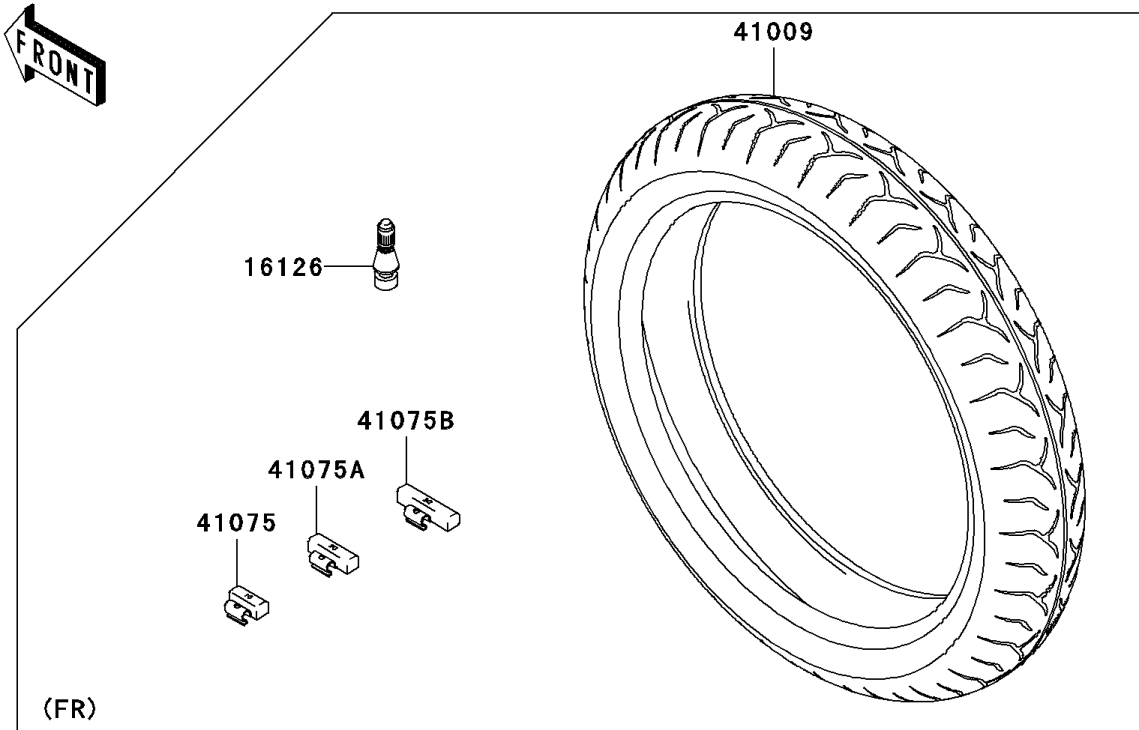

2006 ER-6n (European) PARTS DIAGRAM

Tires

F2210

2006 ER-6n (European) PARTS LIST

Tires

ITEM NAME	PART NUMBER	QUANTITY
VALVE,TIRE (Ref # 16126)	16126-1140	2
TIRE,FR,120/70ZR17(58W),D221FA (Ref # 41009)	41009-0109	1
TIRE,RR,160/60ZR17(69W),D221J (Ref # 41009A)	41009-0110	1
BALANCER-WHEEL,10G,SILVER (Ref # 41075)	41075-0007	AR
BALANCER-WHEEL,20G,SILVER (Ref # 41075A)	41075-0008	AR
BALANCER-WHEEL,30G,SILVER (Ref # 41075B)	41075-0009	AR