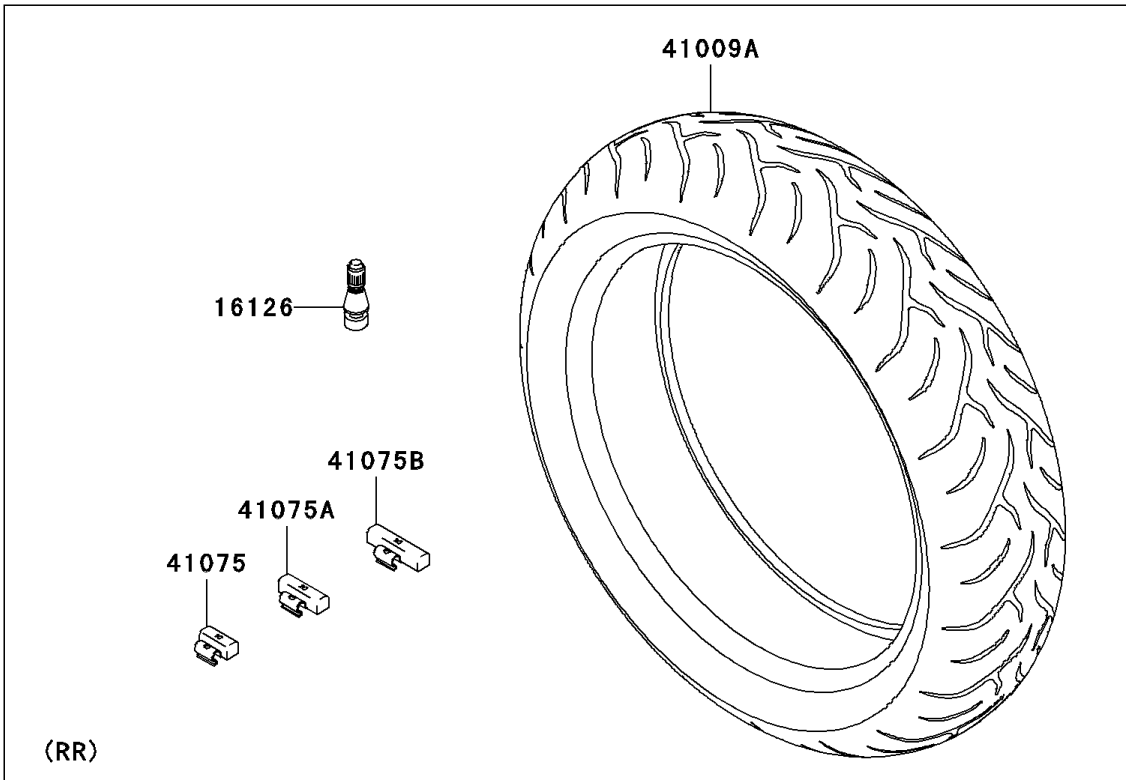

2006 ER-6n (European) PARTS DIAGRAM

Tires

F2210

2006 ER-6n (European) PARTS LIST

Tires

ITEM NAME	PART NUMBER	QUANTITY
VALVE,TIRE (Ref # 16126)	16126-1140	2
TIRE,FR,120/70ZR17(58W),D221FA (Ref # 41009)	41009-0109	1
TIRE,RR,160/60ZR17(69W),D221J (Ref # 41009A)	41009-0110	1
BALANCER-WHEEL,10G,SILVER (Ref # 41075)	41075-0007	AR
BALANCER-WHEEL,20G,SILVER (Ref # 41075A)	41075-0008	AR
BALANCER-WHEEL,30G,SILVER (Ref # 41075B)	41075-0009	AR