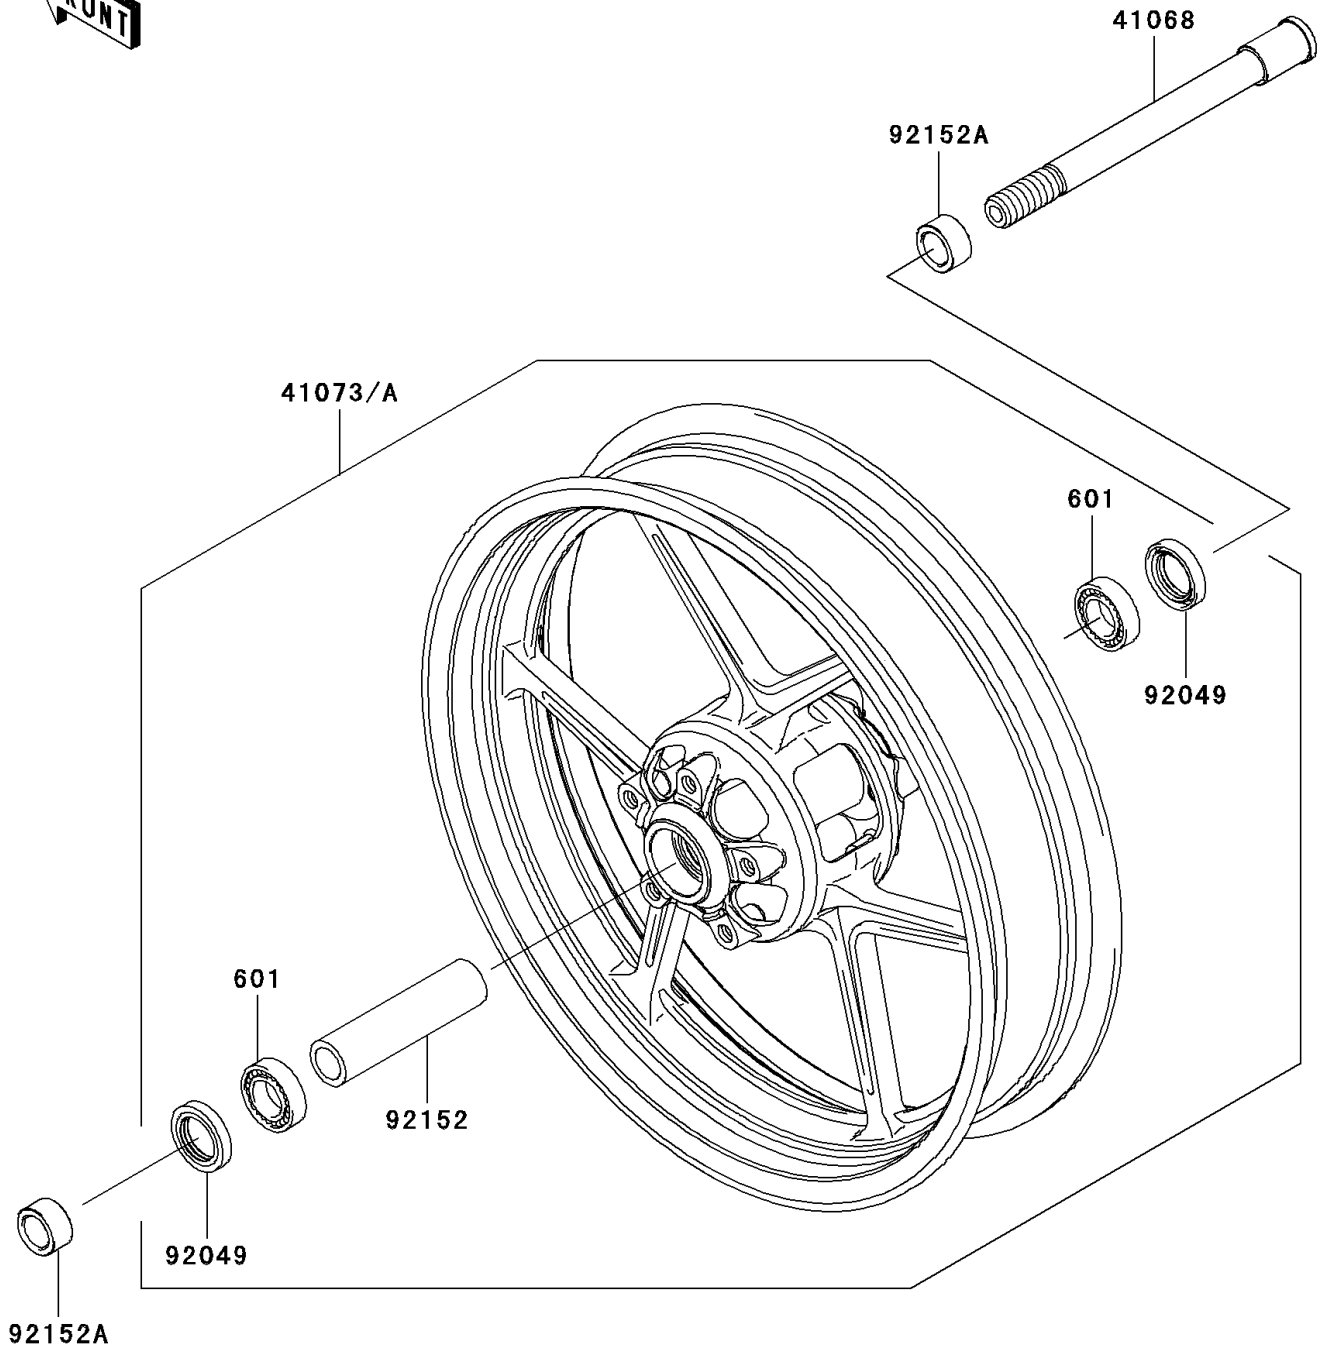

2006 ER-6n (European) PARTS DIAGRAM

Front Hub

F2230

2006 ER-6n (European) PARTS LIST

Front Hub

ITEM NAME	PART NUMBER	QUANTITY
BEARING-BALL,#6004UUC3 (Ref # 601)	601B6004UU	2
AXLE,FR (Ref # 41068)	41068-0059	1
WHEEL-ASSY,FR,M.F.P.SILVER (Ref # 41073A)	41073-0053-795	1
SEAL-OIL,BJN30427-C3 (Ref # 92049)	92049-1057	2
COLLAR,FR HUB,L=115 (Ref # 92152)	92152-0087	1
COLLAR,FR AXLE,L=15.5 (Ref # 92152A)	92152-0310	2