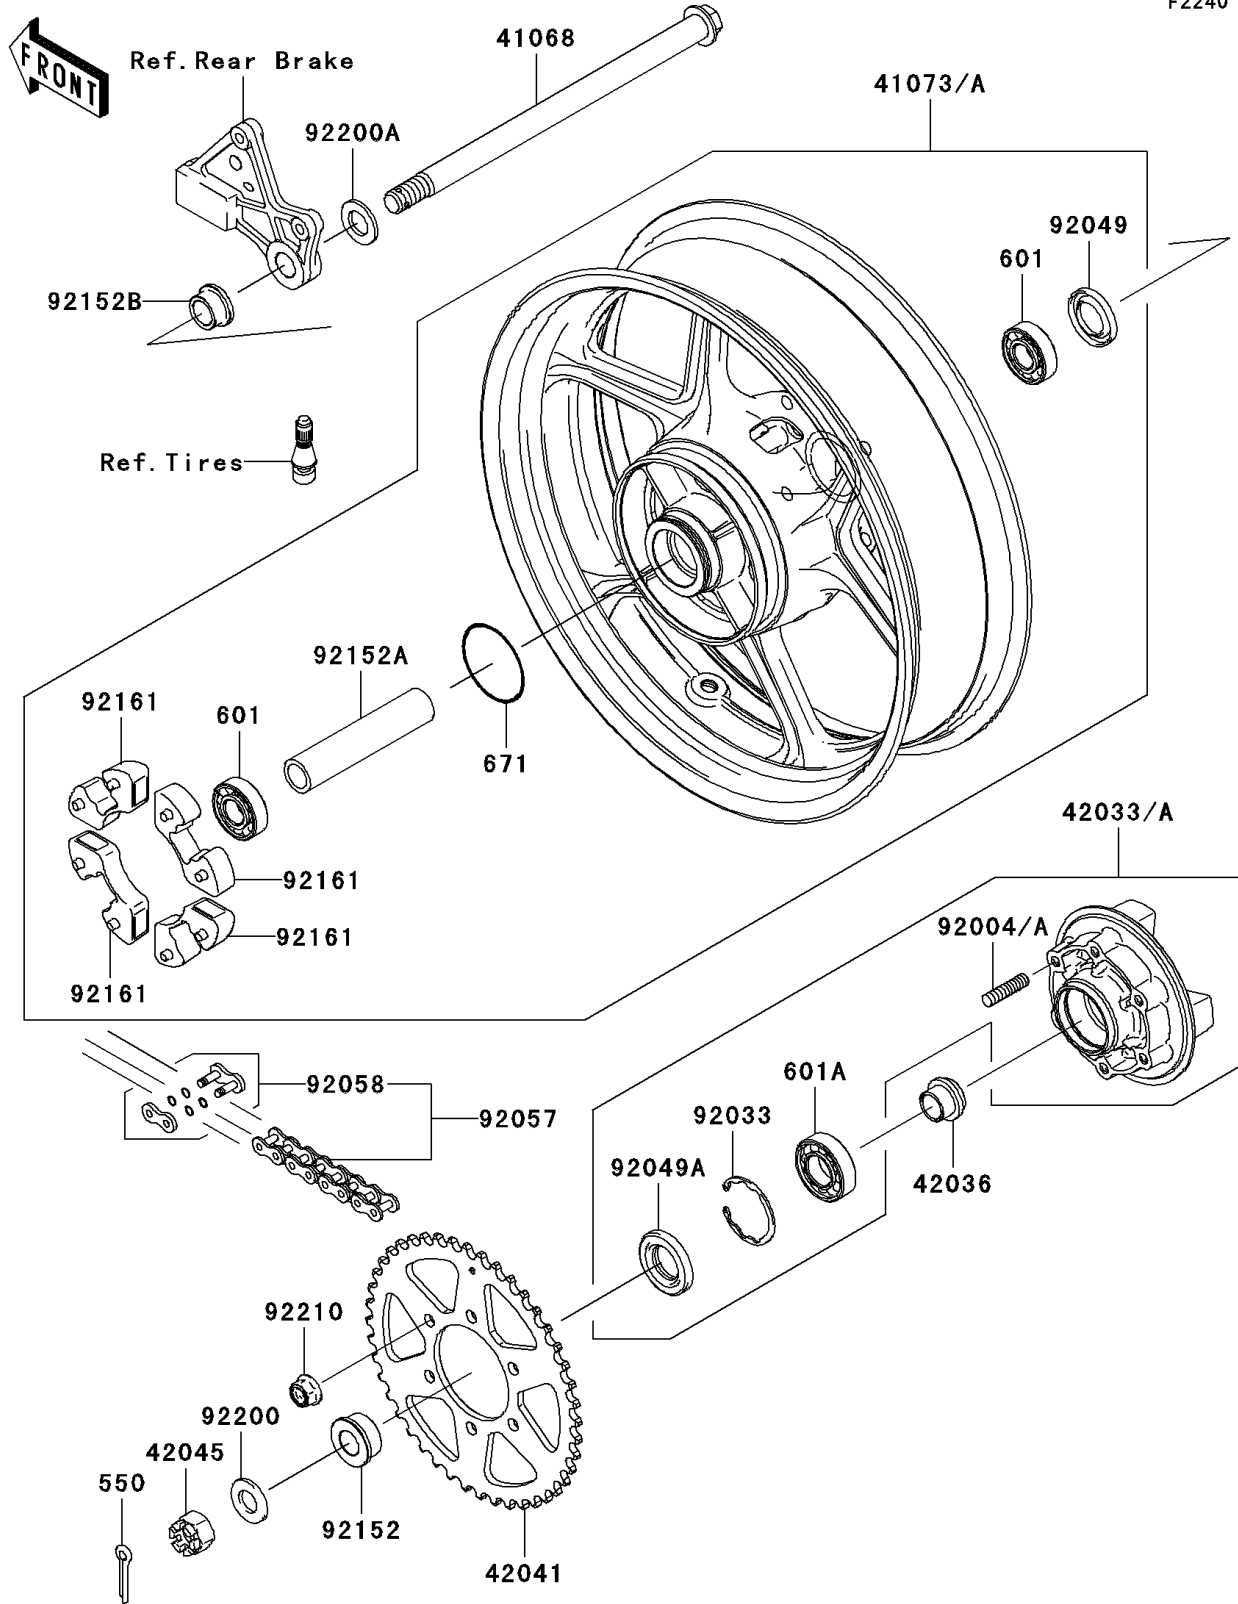

2006 ER-6n (European) PARTS DIAGRAM

Rear Hub

F2240

2006 ER-6n (European) PARTS LIST

Rear Hub

ITEM NAME	PART NUMBER	QUANTITY
PIN-COTTER,4.0X35 (Ref # 550)	550D4035	1
BEARING-BALL,6204UUC3 (Ref # 601)	601B6204UU	2
BEARING-BALL (Ref # 601A)	601B6205UU	1
O RING,60MM (Ref # 671)	671B2560	1
AXLE,RR (Ref # 41068)	41068-0053	1
WHEEL-ASSY,RR,M.F.P.SILVER (Ref # 41073A)	41073-0051-795	1
COUPLING-ASSY,RR HUB (Ref # 42033)	42033-0003	1
SLEEVE,RR HUB,L=23 (Ref # 42036)	42036-1251	1
SPROCKET-HUB,46T (Ref # 42041)	42041-0020	1
NUT,CASTLE,18MM (Ref # 42045)	42045-018	1
STUD,10X19 (Ref # 92004A)	92004-1275	6
RING-SNAP,52MM (Ref # 92033)	92033-1043	1
SEAL-OIL,BJN28475 (Ref # 92049)	92049-1056	1
SEAL-OIL (Ref # 92049A)	92049-1287	1
CHAIN,DRIVE,EK520MVXL1X114L (Ref # 92057)	92057-0101	1
JOINT-CHAIN,DRIVE (Ref # 92058)	92058-0007	1
COLLAR,RR AXLE,LH,L=18 (Ref # 92152)	92152-0118	1
COLLAR,RR HUB,L=133 (Ref # 92152A)	92152-0301	1
COLLAR,RR AXLE,RH,L=17 (Ref # 92152B)	92152-0302	1
DAMPER,SHOCK,RR HUB (Ref # 92161)	92161-0303	4
WASHER,19X36X3.2 (Ref # 92200)	92200-0296	1
WASHER,20.5X36X3.2 (Ref # 92200A)	92200-0297	1
NUT,LOCK,FLANGED,10MM (Ref # 92210)	92210-0276	6