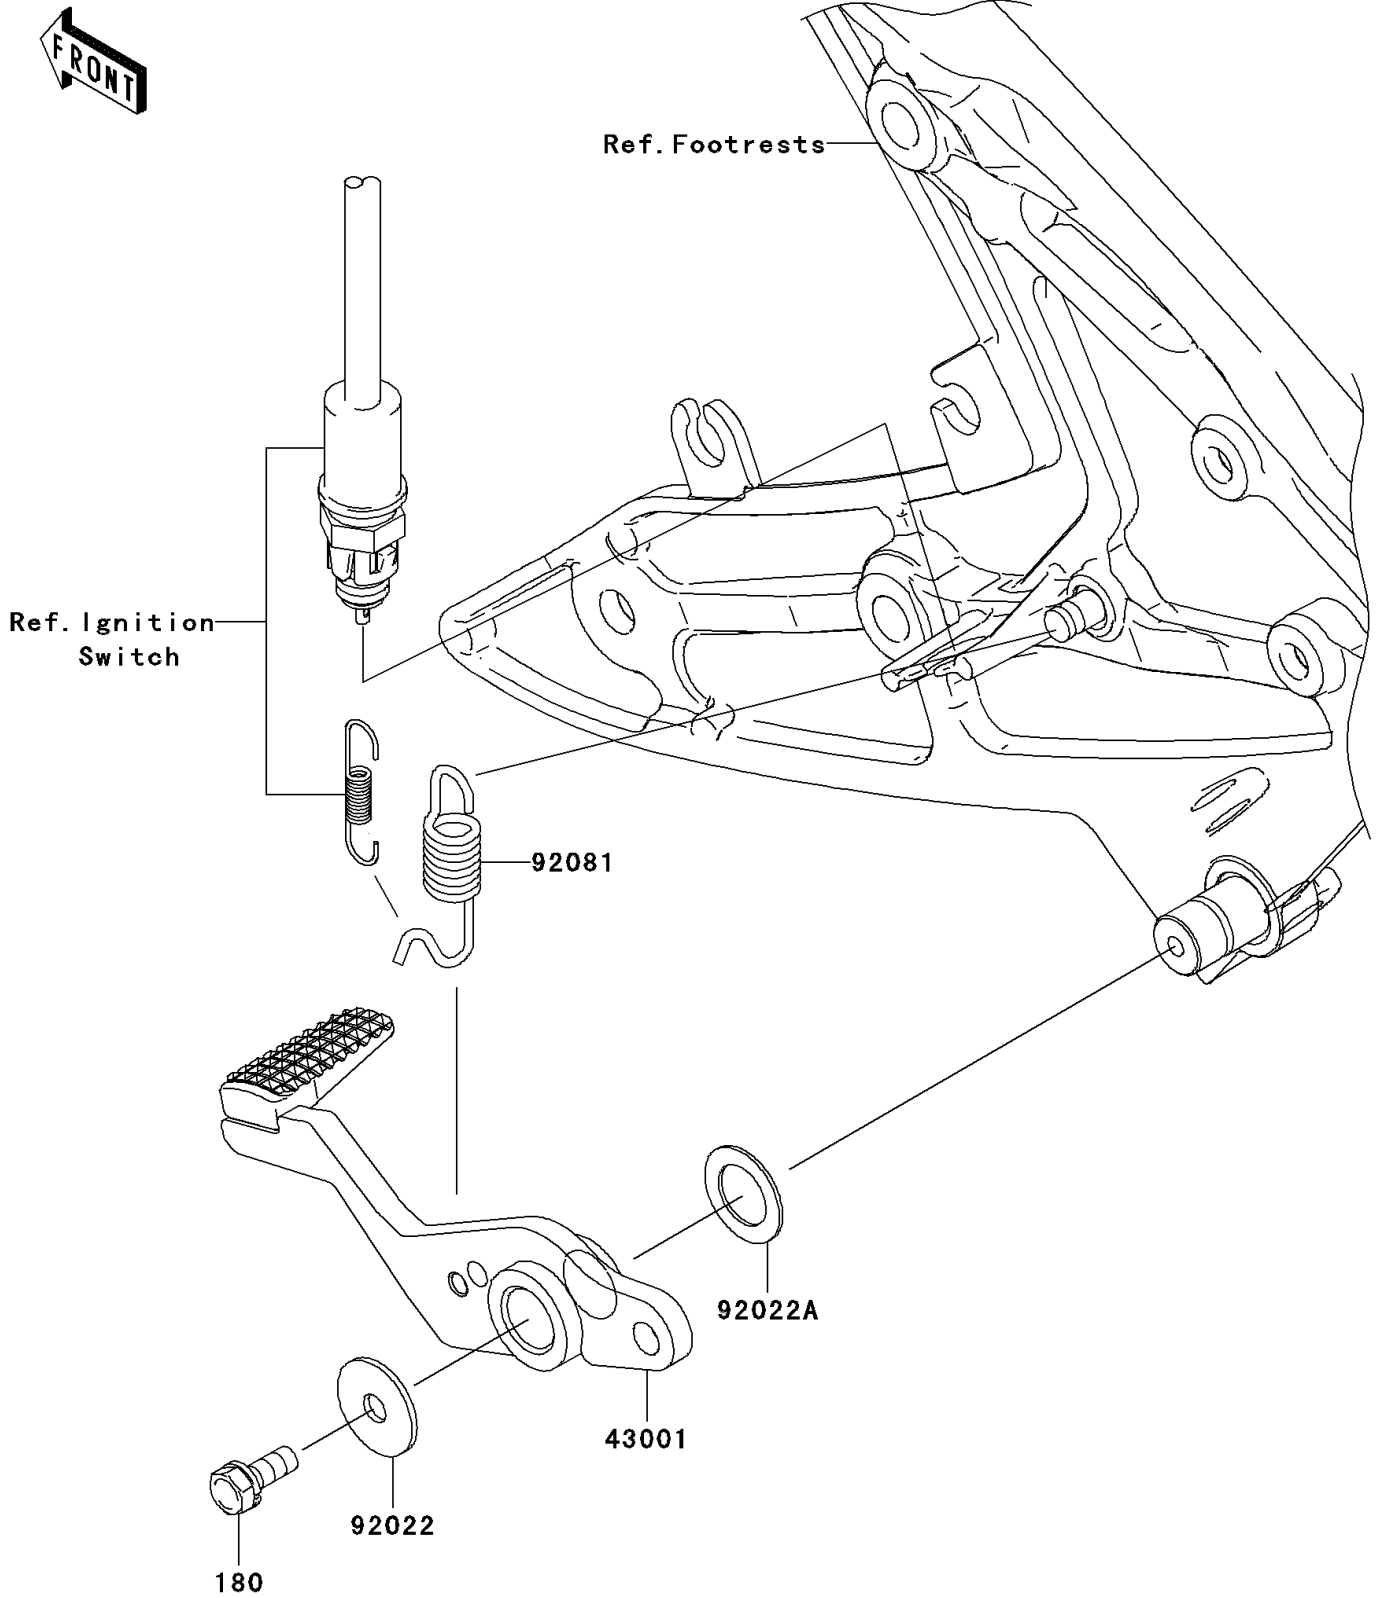

2006 ER-6n (European) PARTS DIAGRAM

Brake Pedal

F2260

2006 ER-6n (European) PARTS LIST

Brake Pedal

ITEM NAME	PART NUMBER	QUANTITY
BOLT-UPSET-WS,6X16 (Ref # 180)	180AA0616	1
LEVER-BRAKE,PEDAL (Ref # 43001)	43001-0051	1
WASHER,7X24X1.6 (Ref # 92022)	92022-228	1
WASHER,15.3X24X1 (Ref # 92022A)	92022-326	1
SPRING,BRAKE PEDAL (Ref # 92081)	92081-1833	1