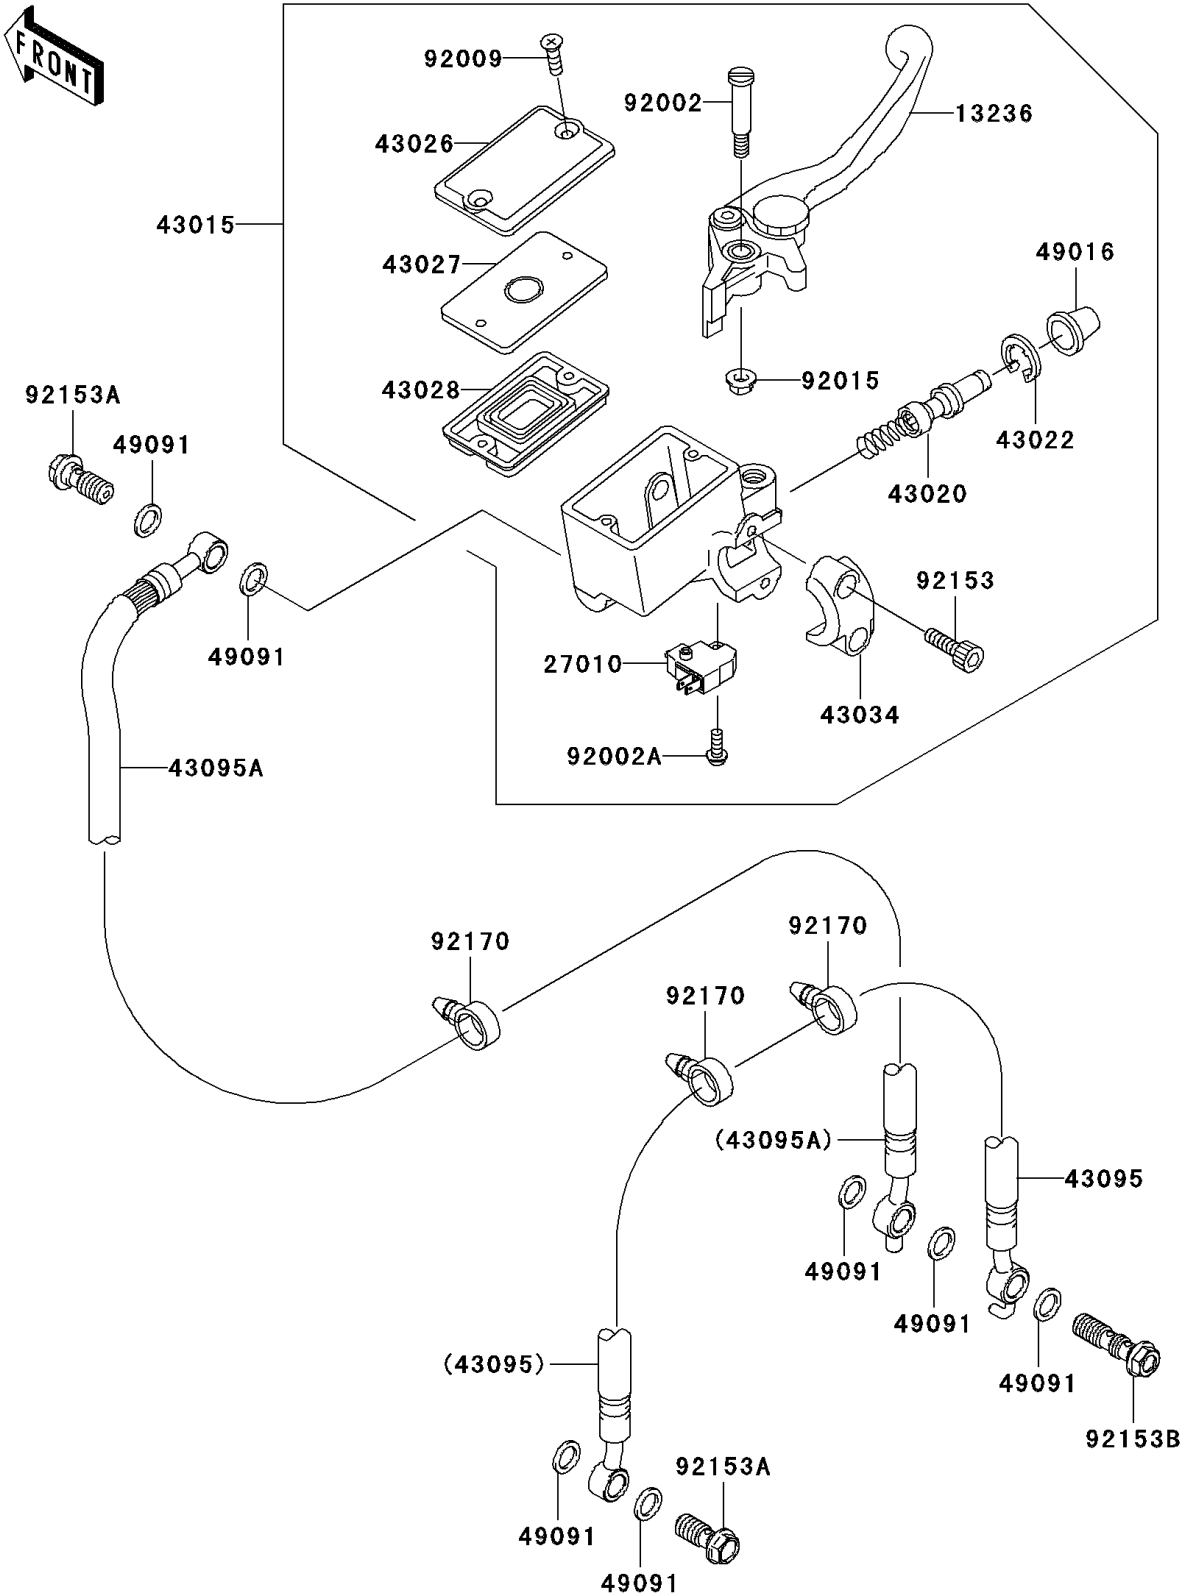

2006 ER-6n (European) PARTS DIAGRAM

Front Master Cylinder

F2291

2006 ER-6n (European) PARTS LIST

Front Master Cylinder

ITEM NAME	PART NUMBER	QUANTITY
LEVER-COMP,FRONT BRAKE (Ref # 13236)	13236-1337	1
SWITCH,BRAKE (Ref # 27010)	27010-0025	1
CYLINDER-ASSY-MASTER,FR (Ref # 43015)	43015-0011	1
PISTON-COMP-BRAKE,FR (Ref # 43020)	43020-1054	1
STOPPER-BRAKE,PISTON (Ref # 43022)	43022-1010	1
CAP-BRAKE (Ref # 43026)	43026-1076	1
PLATE-DIAPHRAGM (Ref # 43027)	43027-1055	1
DIAPHRAGM,MASTER CYLINDER (Ref # 43028)	43028-1058	1
HOLDER-BRAKE,MASTER CYLINDER (Ref # 43034)	43034-1053	1
HOSE-BRAKE,FR (Ref # 43095)	43095-0211	1
HOSE-BRAKE,FR (Ref # 43095A)	43095-0236	1
COVER-SEAL,MASTER CYLINDER (Ref # 49016)	49016-1044	1
WASHER-SEAL,10.1X14.5X1.5 (Ref # 49091)	49091-0001	7
BOLT,LEVER SET,BLACK (Ref # 92002)	92002-1322	1
BOLT,SCREW,4X12 (Ref # 92002A)	92002-1323	1
SCREW,4MM (Ref # 92009)	92009-1458	2
NUT,FLANGED,6MM,BLACK (Ref # 92015)	92015-1233	1
BOLT,SOCKET,6X20 (Ref # 92153)	92153-0417	2
BOLT,OIL,L=23 (Ref # 92153A)	92153-0627	2
BOLT,OIL,L=37 (Ref # 92153B)	92153-0628	1
CLAMP (Ref # 92170)	92170-1067	3