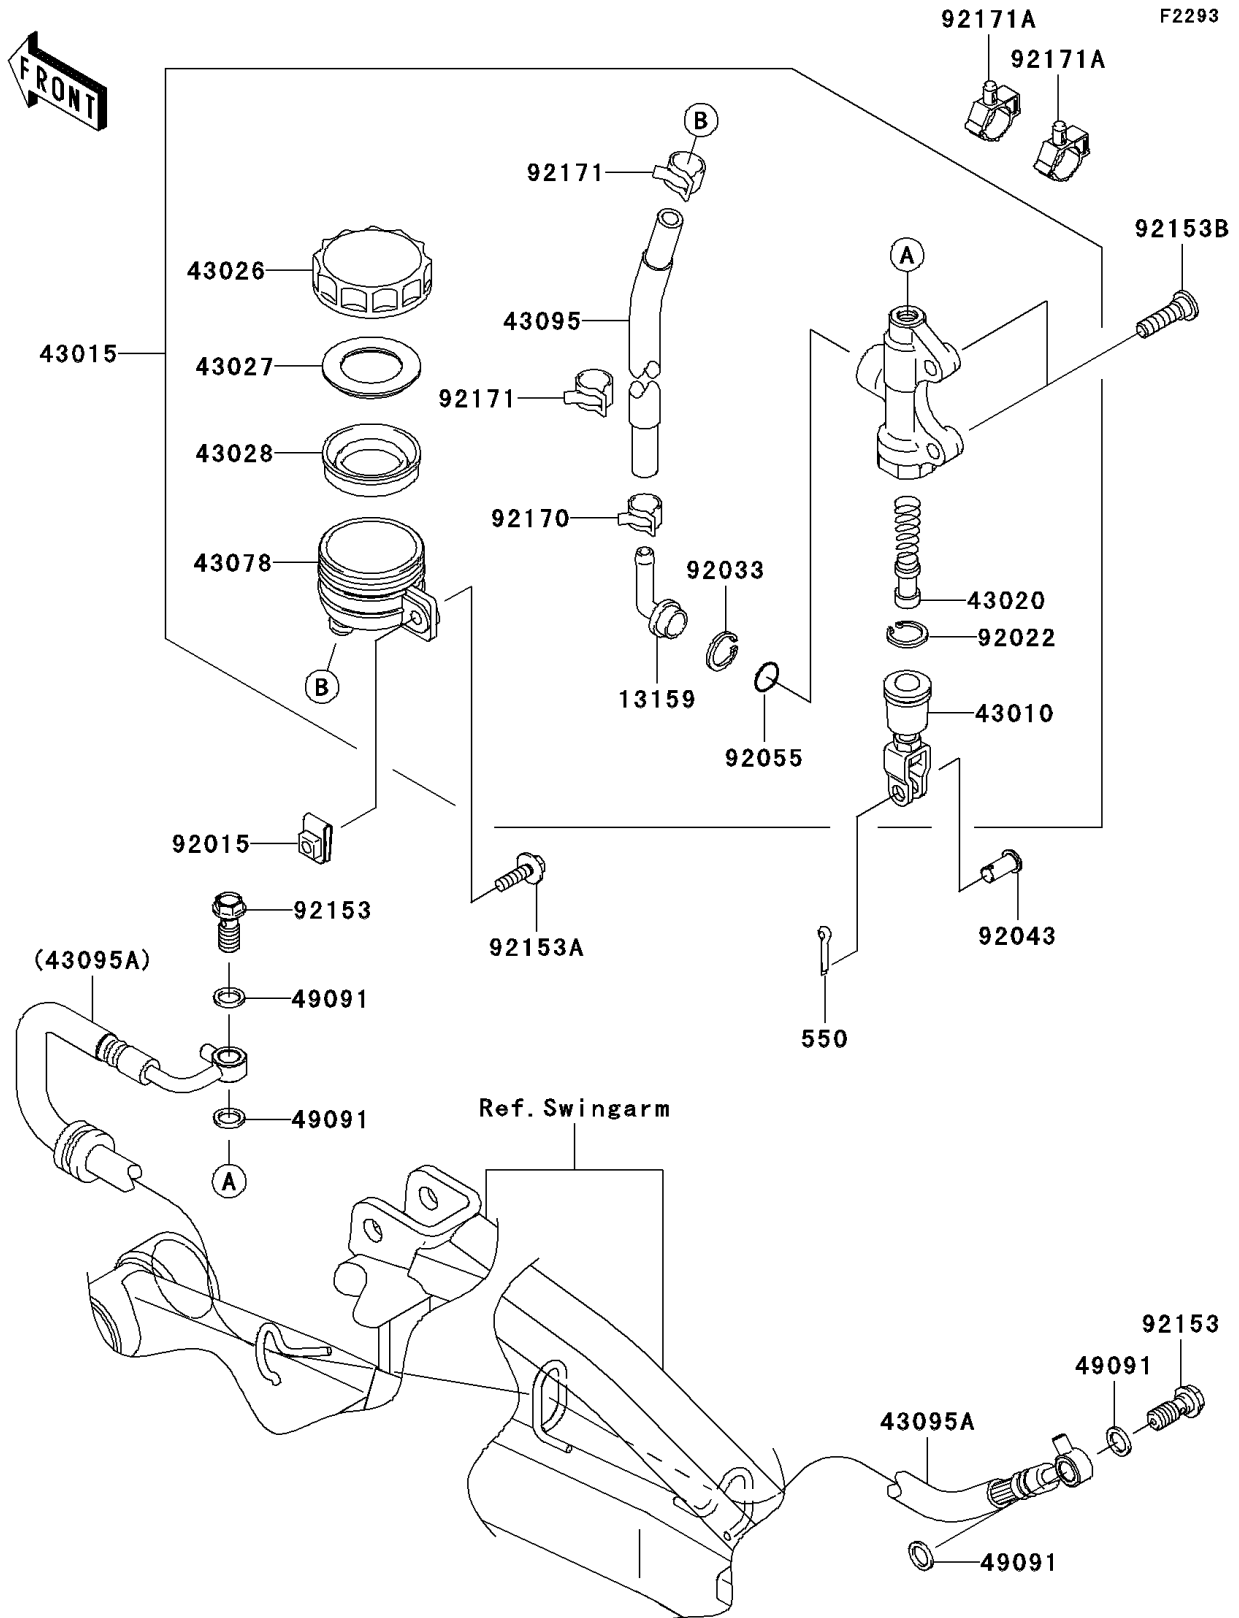

2006 ER-6n (European) PARTS DIAGRAM

Rear Master Cylinder

2006 ER-6n (European) PARTS LIST

Rear Master Cylinder

ITEM NAME	PART NUMBER	QUANTITY
PIN-COTTER,2.0X15 (Ref # 550)	550D2015	1
CONNECTOR (Ref # 13159)	13159-1056	1
ROD-ASSY-BRAKE (Ref # 43010)	43010-1074	1
CYLINDER-ASSY-MASTER,RR (Ref # 43015)	43015-0068	1
PISTON-COMP-BRAKE (Ref # 43020)	43020-1094	1
CAP-BRAKE (Ref # 43026)	43026-1051	1
PLATE-DIAPHRAGM (Ref # 43027)	43027-1051	1
DIAPHRAGM,MASTER CYLINDER (Ref # 43028)	43028-1057	1
RESERVOIR,RR MASTER CYLINDER (Ref # 43078)	43078-1082	1
HOSE-BRAKE,RR MASTER CYLINDER (Ref # 43095)	43095-0193	1
HOSE-BRAKE,RR (Ref # 43095A)	43095-0238	1
WASHER-SEAL,10.1X14.5X1.5 (Ref # 49091)	49091-0001	4
NUT,6MM (Ref # 92015)	92015-1602	1
WASHER,CIRCRIP (Ref # 92022)	92022-1601	1
RING-SNAP,20.5MM (Ref # 92033)	92033-1186	1
PIN,8X17 (Ref # 92043)	92043-0104	1
RING-O,MASTER CYLINDER (Ref # 92055)	92055-1251	1
BOLT,OIL,L=23 (Ref # 92153)	92153-0627	2
BOLT,6X22 (Ref # 92153A)	92153-0725	1
BOLT,SOCKET,8X30 (Ref # 92153B)	92153-1624	2
CLAMP,HOSE (Ref # 92170)	92170-1091	1
CLAMP,HOSE (Ref # 92171)	92171-0463	2
CLAMP (Ref # 92171A)	92171-0955	2