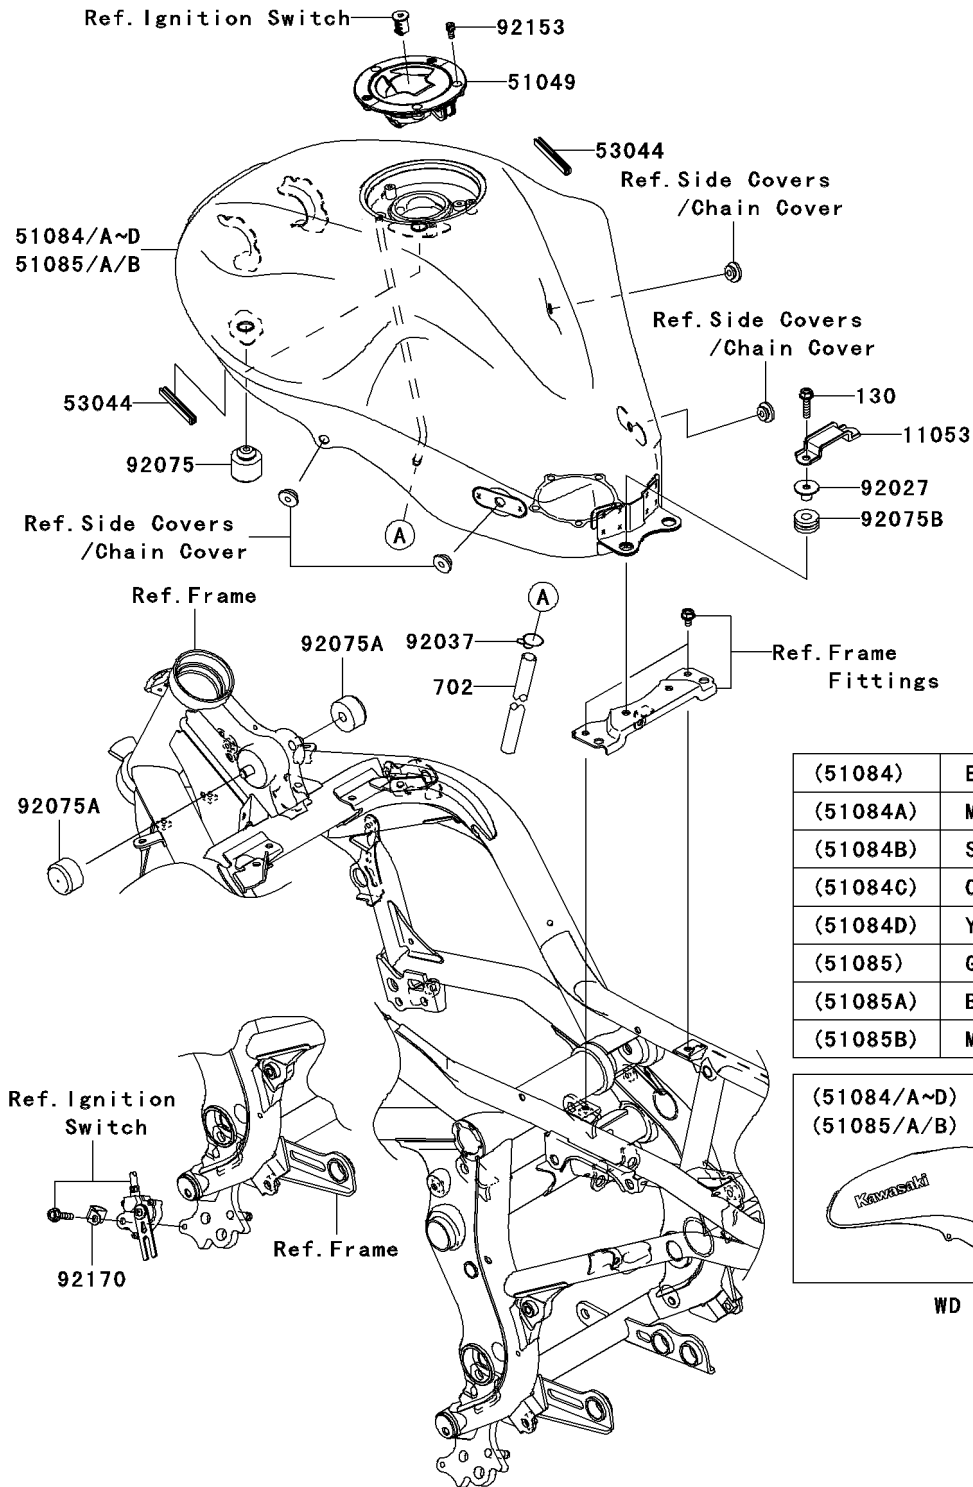

# 2006 ER-6n (European) PARTS DIAGRAM

Fuel Tank

F2410

(51084)	Ebony
(51084A)	M. Black
(51084B)	Silver
(51084C)	Orange
(51084D)	Yellow
(51085)	Green
(51085A)	Blue
(51085B)	M. D. Black

WD

## 2006 ER-6n (European) PARTS LIST

### Fuel Tank

ITEM NAME	PART NUMBER	QUANTITY
BOLT-FLANGED,6X25 (Ref # 130)	130BB0625	2
TUBE-RUBBER,6X9X750 (Ref # 702)	702A06750	1
BRACKET,SEAT (Ref # 11053)	11053-1812	1
CAP-TANK,FUEL (Ref # 51049)	51049-0012	1
TANK-COMP-FUEL,EBONY (Ref # 51084)	51084-5138-H8	1
TANK-COMP-FUEL,G.SILVER (Ref # 51084B)	51084-5139-474	1
TANK-COMP-FUEL,V.YELLOW (Ref # 51084D)	51084-5140-789	1
TRIM,L=60 (Ref # 53044)	53044-1249	2
COLLAR,L=13.1 (Ref # 92027)	92027-251	2
CLAMP,TUBE (Ref # 92037)	92037-010	1
DAMPER (Ref # 92075)	92075-1002	2
DAMPER,FUEL TANK (Ref # 92075A)	92075-125	2
DAMPER (Ref # 92075B)	92075-1690	2
BOLT,SOCKET,5X16 (Ref # 92153)	92153-1616	3
CLAMP (Ref # 92170)	92170-1833	1