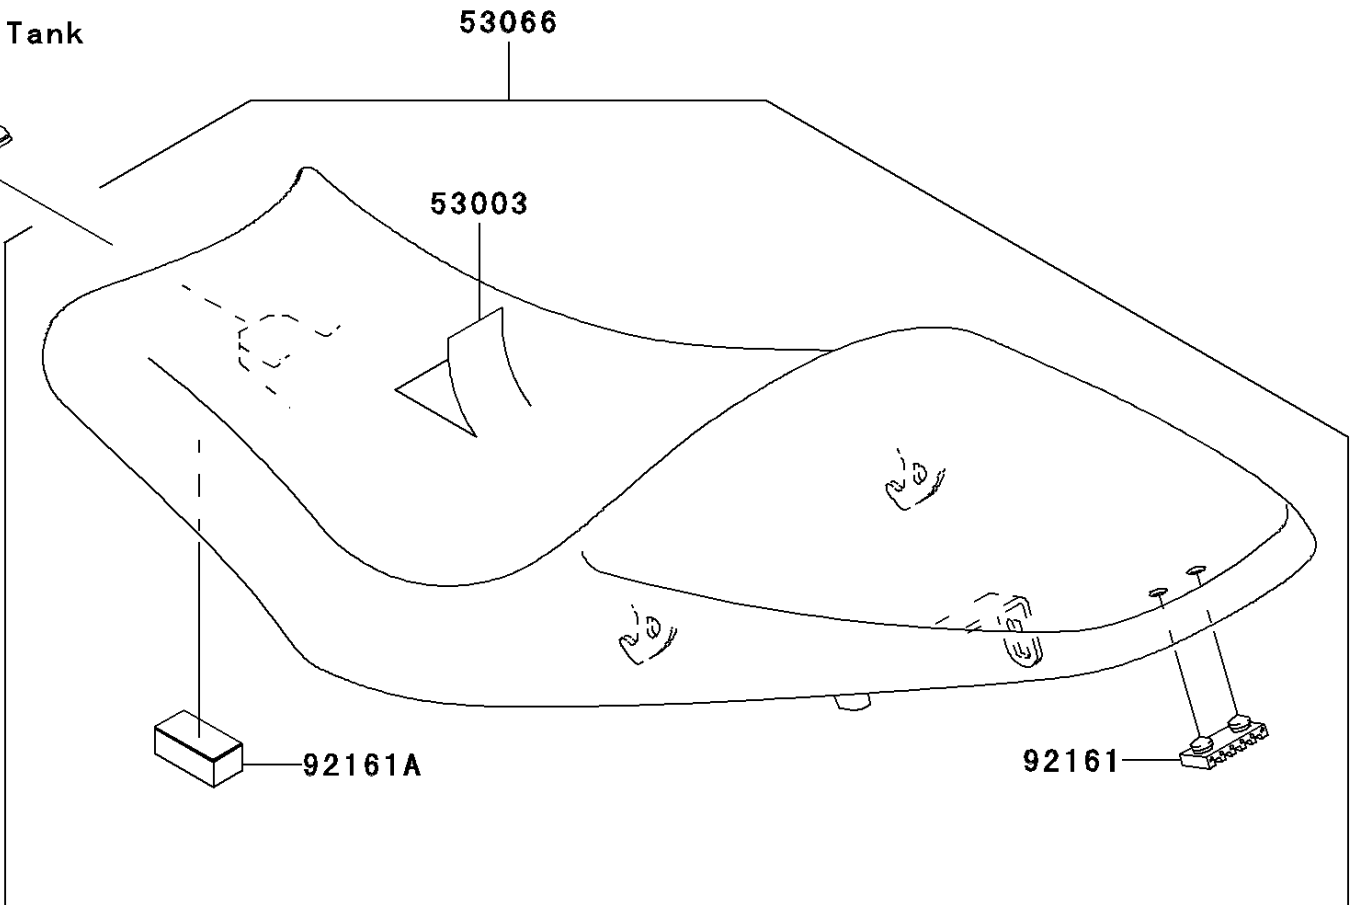

# 2006 ER-6n (European) PARTS DIAGRAM

Seat

F2510

Ref. Fuel Tank

53066

53003

92161A

92161

## 2006 ER-6n (European) PARTS LIST

### Seat

| ITEM NAME                          | PART NUMBER   | QUANTITY |
|------------------------------------|---------------|----------|
| LEATHER,SEAT,BLACK (Ref # 53003)   | 53003-0058-MA | 1        |
| SEAT-ASSY,DUAL,BLACK (Ref # 53066) | 53066-0136-MA | 1        |
| DAMPER,SEAT (Ref # 92161)          | 92161-0149    | 1        |
| DAMPER,SEAT (Ref # 92161A)         | 92161-1321    | 1        |