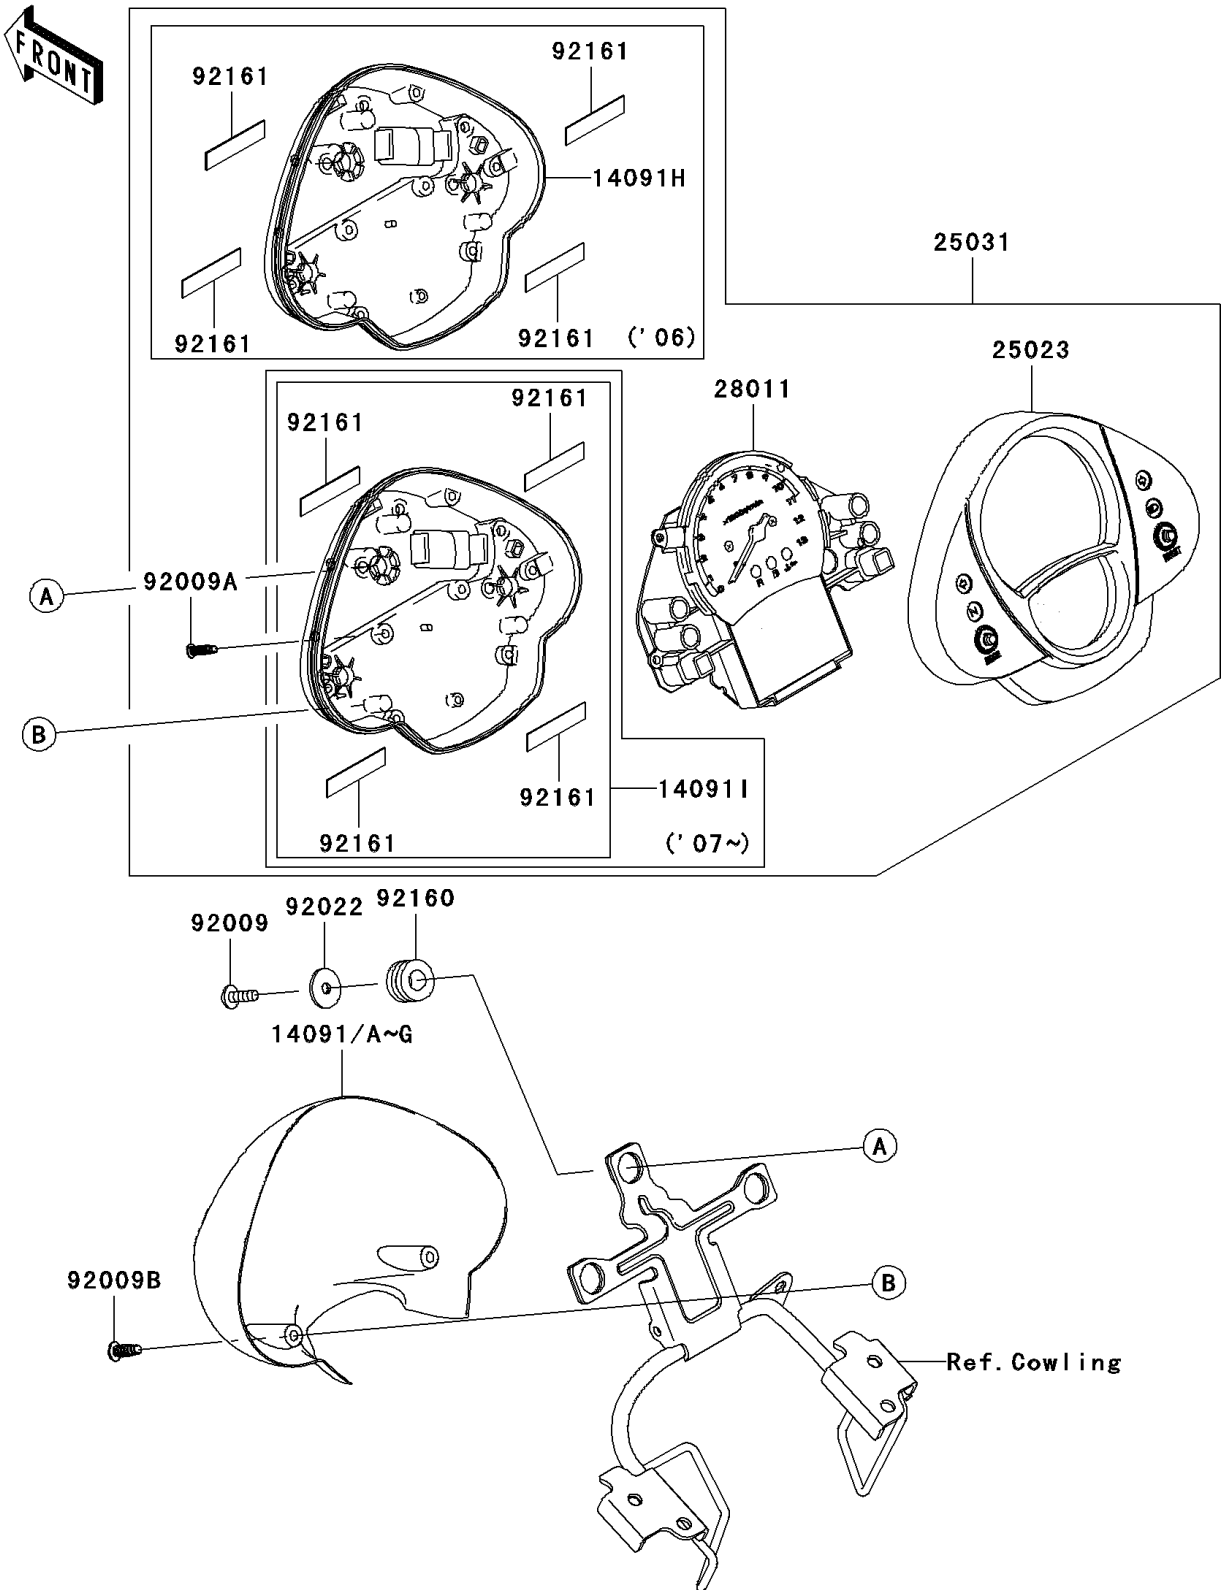

2006 ER-6n (European) PARTS DIAGRAM

Meter(s)

F2530

2006 ER-6n (European) PARTS LIST

Meter(s)

ITEM NAME	PART NUMBER	QUANTITY
COVER,METER,EBONY (Ref # 14091)	14091-0465-H8	1
COVER,METER,G.SILVER (Ref # 14091F)	14091-0465-474	1
COVER,METER,V.YELLOW (Ref # 14091G)	14091-0465-789	1
COVER,METER,LWR (Ref # 14091H)	14091-0466	1
COVER-METER CASE,UPP (Ref # 25023)	25023-0014	1
METER-ASSY (Ref # 25031)	25031-0111	1
METER,TACHO&LCD (Ref # 28011)	28011-0033	1
SCREW,TAPPING,5X14 (Ref # 92009)	92009-1197	3
SCREW,TAPPING,3X14 (Ref # 92009A)	92009-1592	8
SCREW,TAPPING,4X14 (Ref # 92009B)	92009-1593	2
WASHER,5.5X20X1.2 (Ref # 92022)	92022-1405	3
DAMPER (Ref # 92160)	92160-1167	3
DAMPER (Ref # 92161)	92161-0354	4