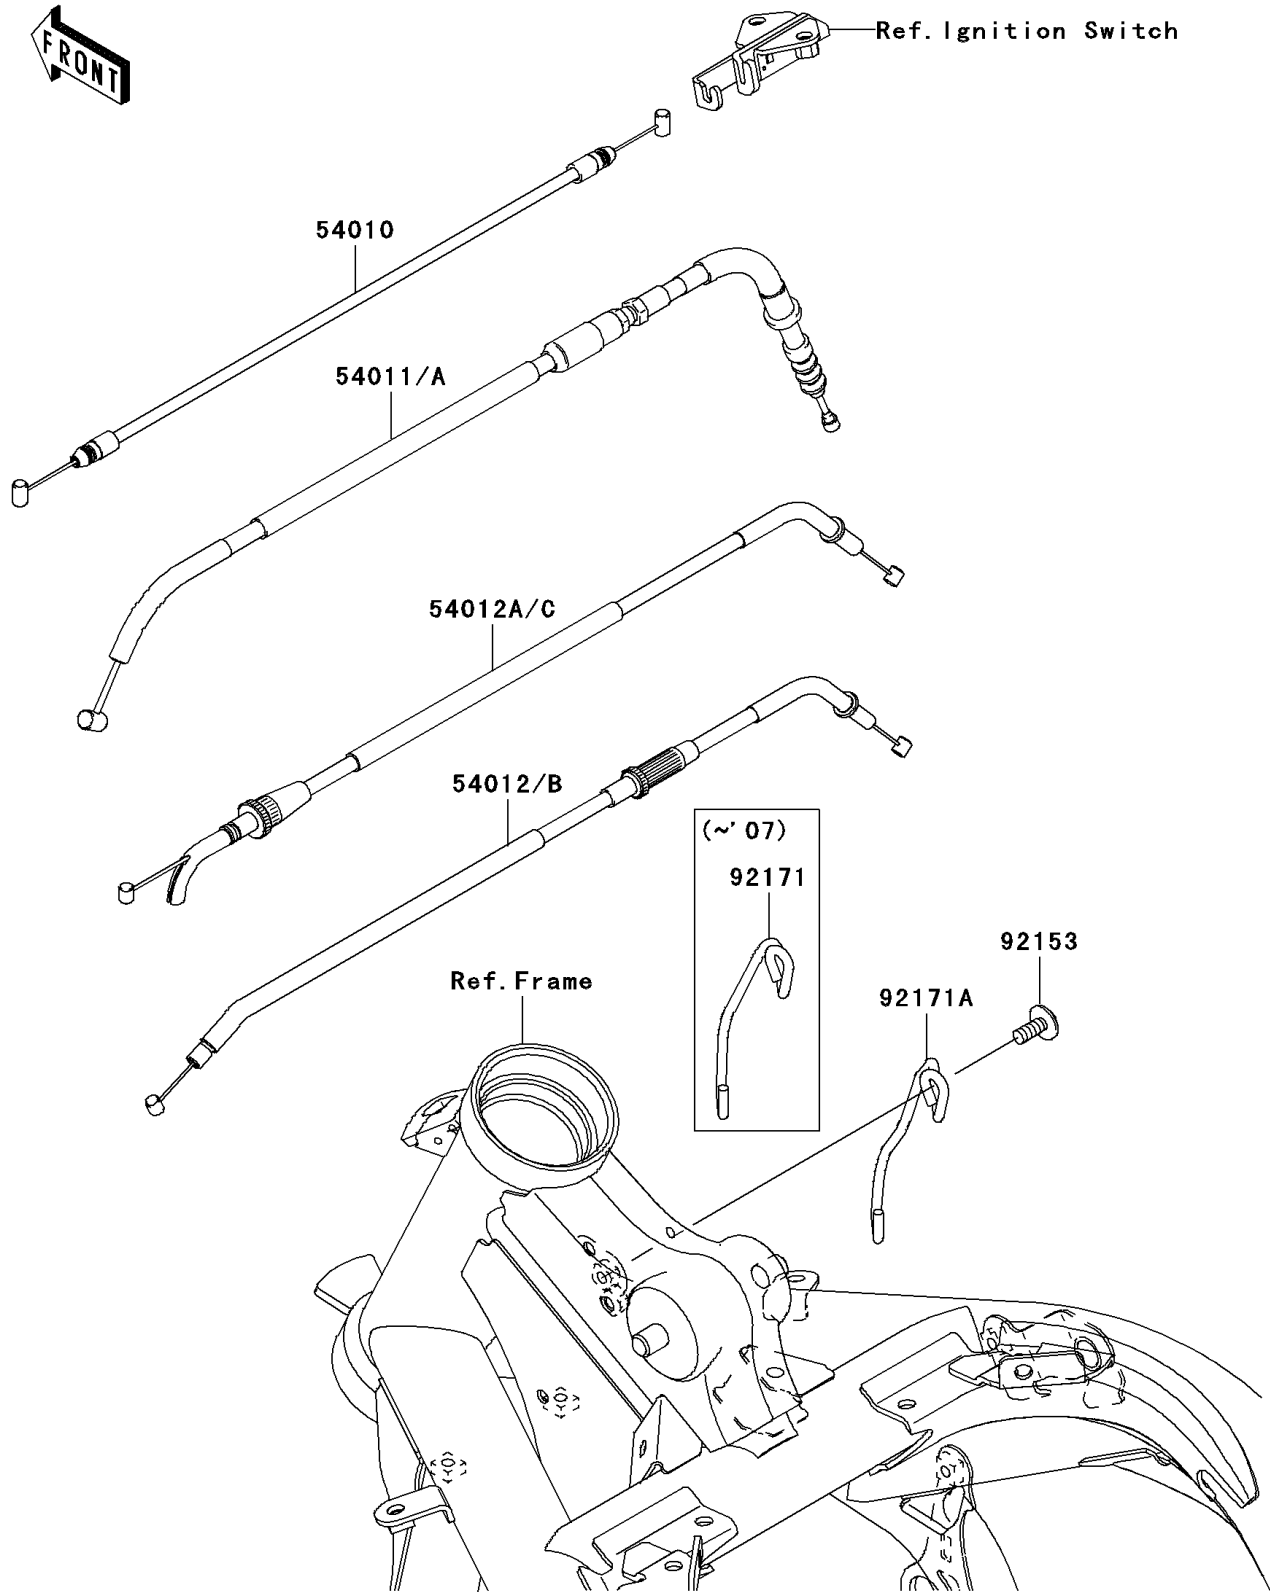

# 2006 ER-6n (European) PARTS DIAGRAM

Cables

F2540

## 2006 ER-6n (European) PARTS LIST

### Cables

ITEM NAME	PART NUMBER	QUANTITY
CABLE,SEAT LOCK (Ref # 54010)	54010-0029	1
CABLE-CLUTCH (Ref # 54011)	54011-0046	1
CABLE-THROTTLE,CLOSING (Ref # 54012)	54012-0164	1
CABLE-THROTTLE,OPENING (Ref # 54012A)	54012-0177	1
BOLT,SOCKET,6X14 (Ref # 92153)	92153-1446	1
CLAMP,CABLE (Ref # 92171)	92171-0658	1