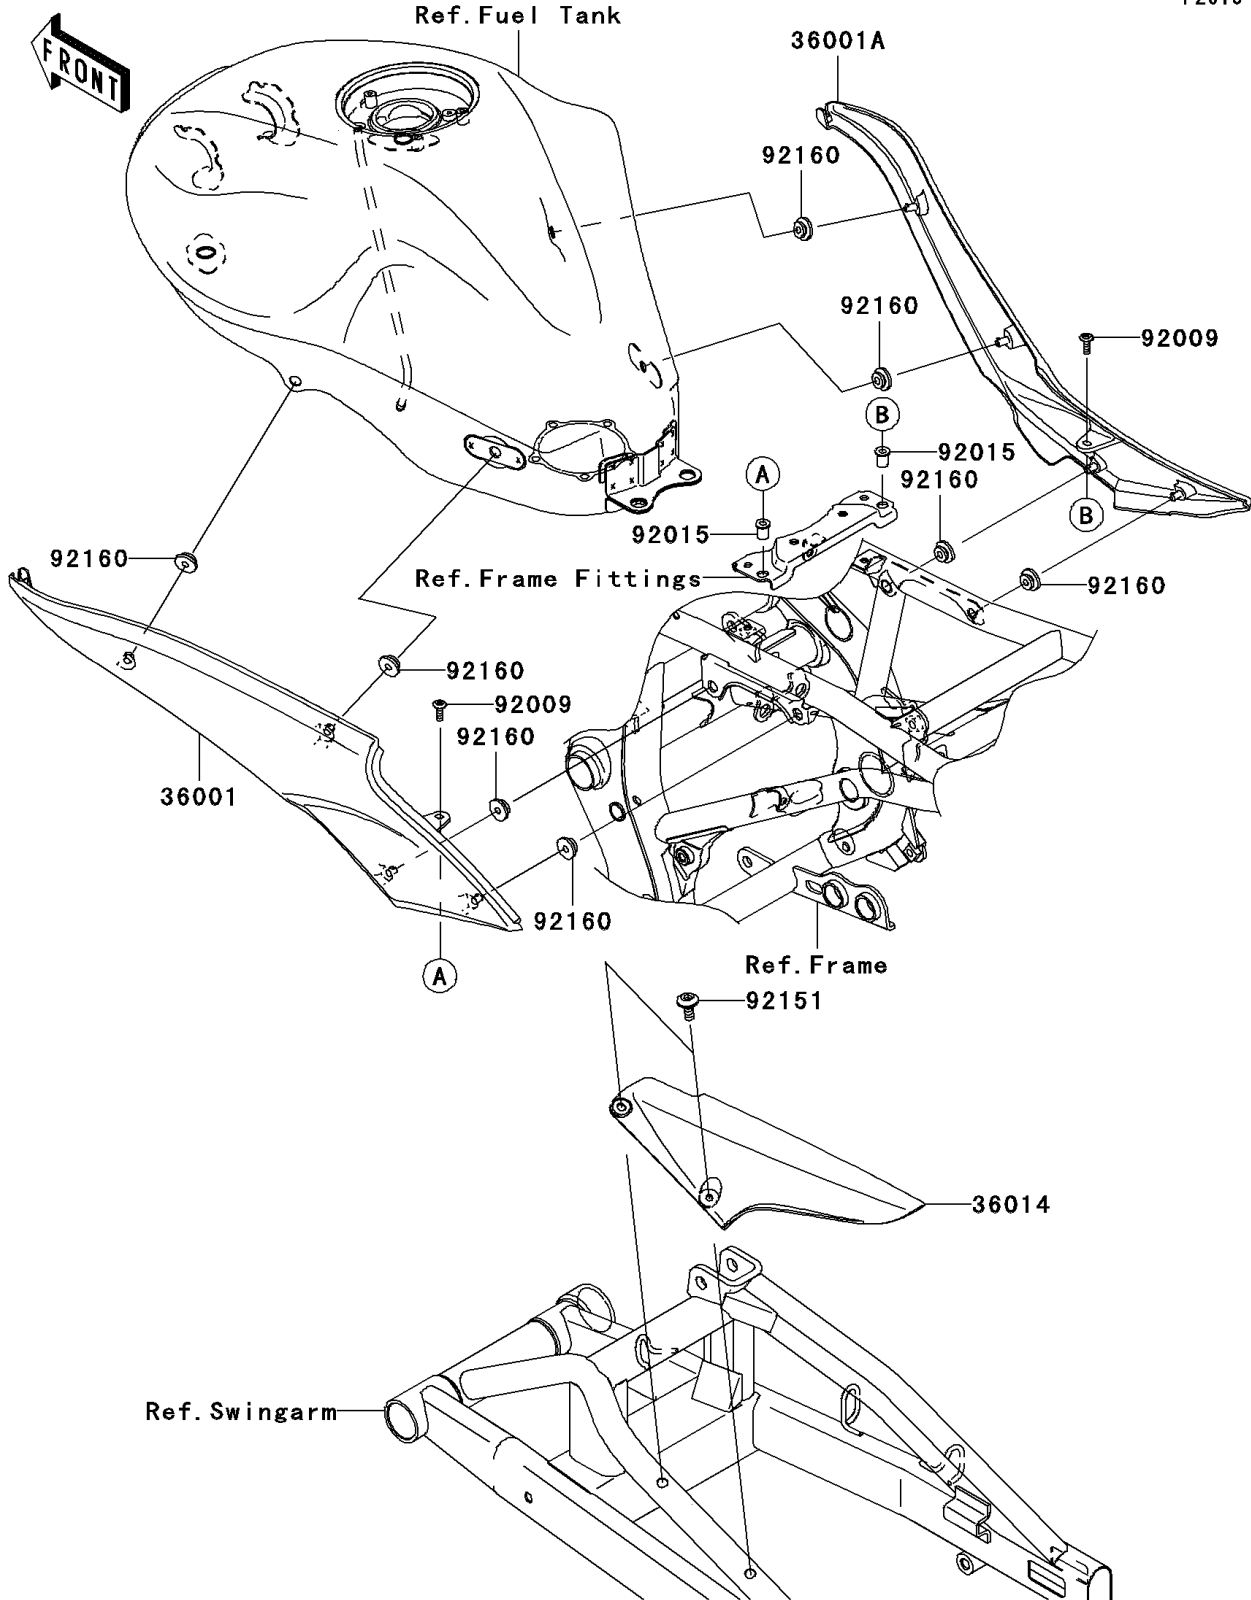

# 2006 ER-6n (European) PARTS DIAGRAM

Side Covers/Chain Cover

F2610

## 2006 ER-6n (European) PARTS LIST

### Side Covers/Chain Cover

ITEM NAME	PART NUMBER	QUANTITY
COVER-SIDE,LH,F.BLACK (Ref # 36001)	36001-0063-6Z	1
COVER-SIDE,RH,F.BLACK (Ref # 36001A)	36001-0064-6Z	1
CASE-CHAIN (Ref # 36014)	36014-0027	1
SCREW,5X16 (Ref # 92009)	92009-1909	2
NUT,WELL,5MM (Ref # 92015)	92015-1757	2
BOLT,SOCKET,6X14 (Ref # 92151)	92151-1654	2
DAMPER (Ref # 92160)	92160-1613	8