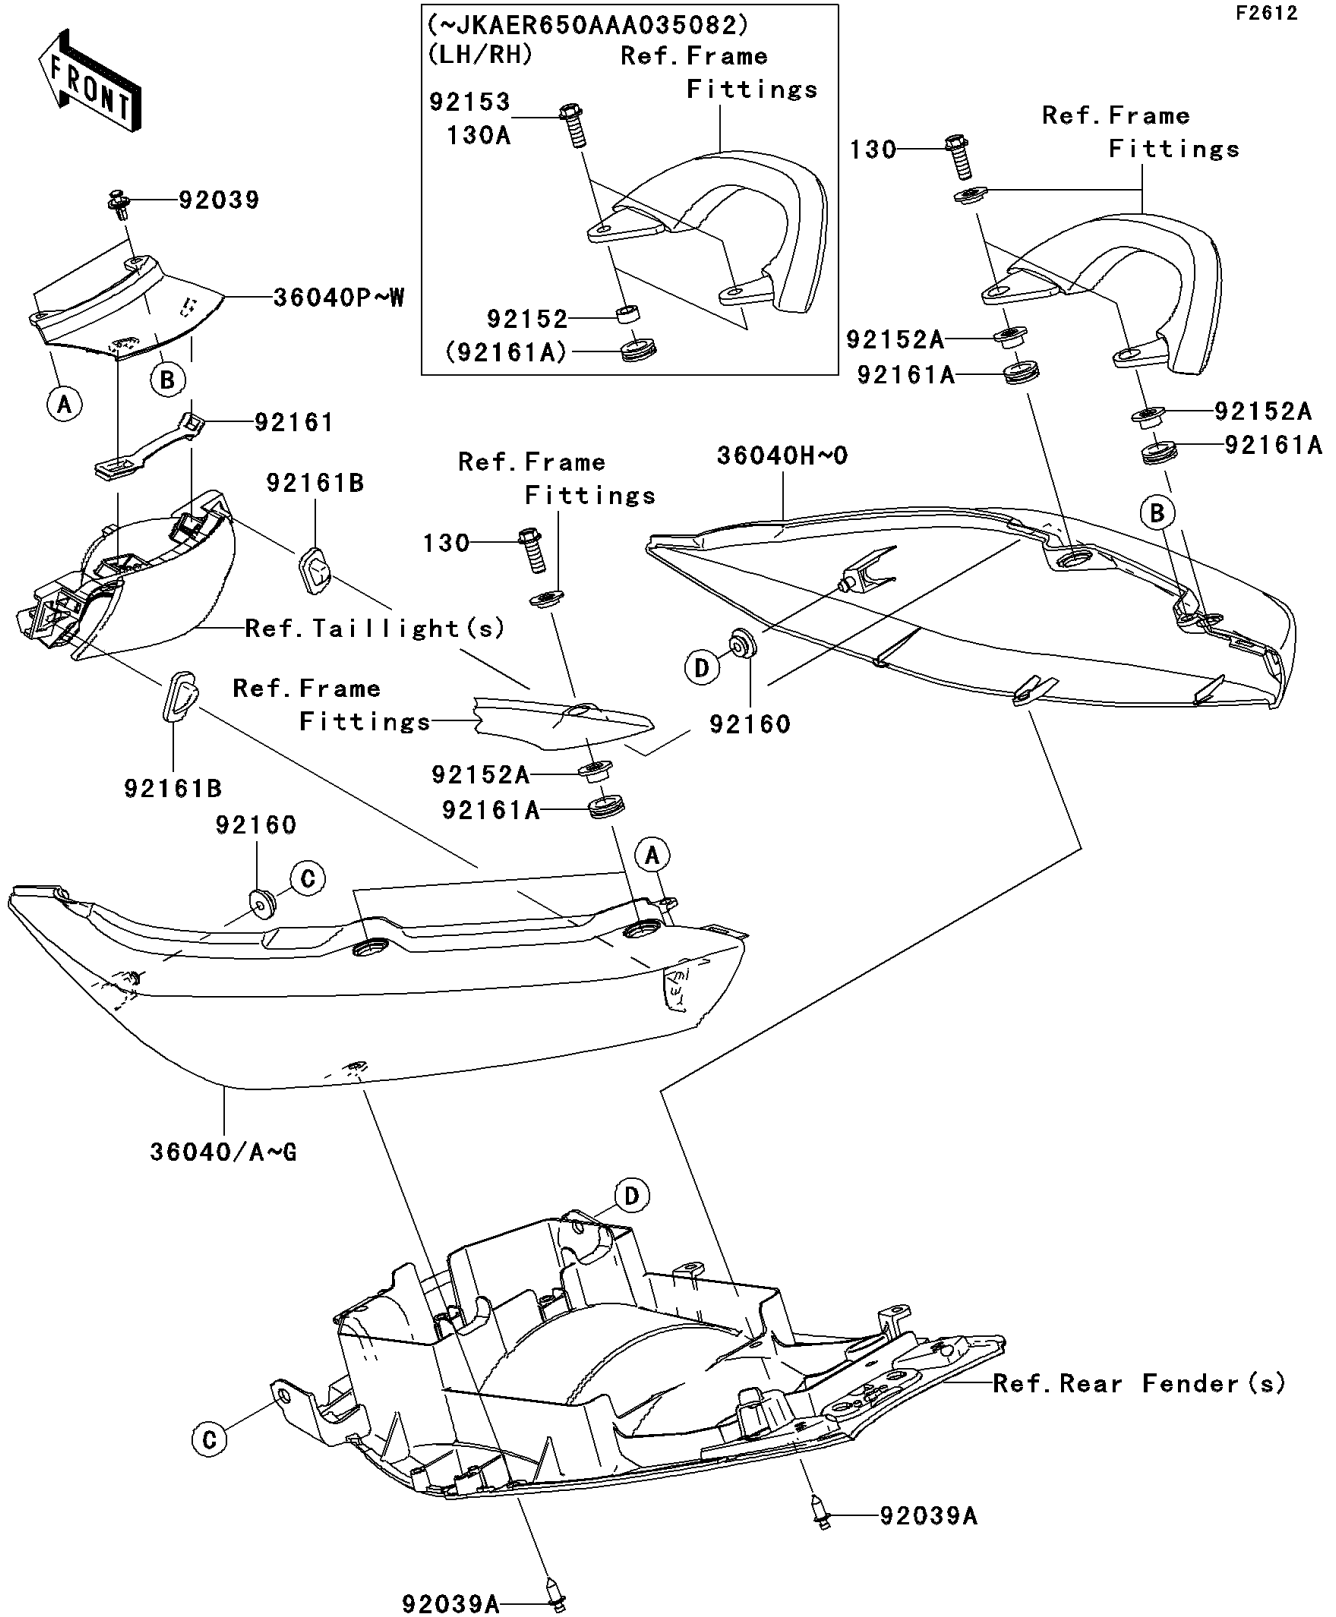

2006 ER-6n (European) PARTS DIAGRAM

Seat Cover

F2612

2006 ER-6n (European) PARTS LIST

Seat Cover

ITEM NAME	PART NUMBER	QUANTITY
COVER-TAIL,LH,EBONY (Ref # 36040)	36040-0037-H8	1
COVER-TAIL,LH,G.SILVER (Ref # 36040F)	36040-0037-474	1
COVER-TAIL,LH,V.YELLOW (Ref # 36040G)	36040-0037-789	1
COVER-TAIL,RH,EBONY (Ref # 36040H)	36040-0038-H8	1
COVER-TAIL,RH,G.SILVER (Ref # 36040N)	36040-0038-474	1
COVER-TAIL,RH,V.YELLOW (Ref # 36040O)	36040-0038-789	1
COVER-TAIL,CNT,EBONY (Ref # 36040P)	36040-0039-H8	1
COVER-TAIL,CNT,G.SILVER (Ref # 36040V)	36040-0039-474	1
COVER-TAIL,CNT,V.YELLOW (Ref # 36040W)	36040-0039-789	1
RIVET (Ref # 92039)	92039-1227	2
RIVET (Ref # 92039A)	92039-1283	2
COLLAR,9.2X13.8X6.5 (Ref # 92152)	92152-0312	4
BOLT,FLANGED,8X20 (Ref # 92153)	92153-1503	4
DAMPER (Ref # 92160)	92160-1613	2
DAMPER,TAIL LAMP (Ref # 92161)	92161-0191	1
DAMPER (Ref # 92161A)	92161-0279	4
DAMPER (Ref # 92161B)	92161-0280	2