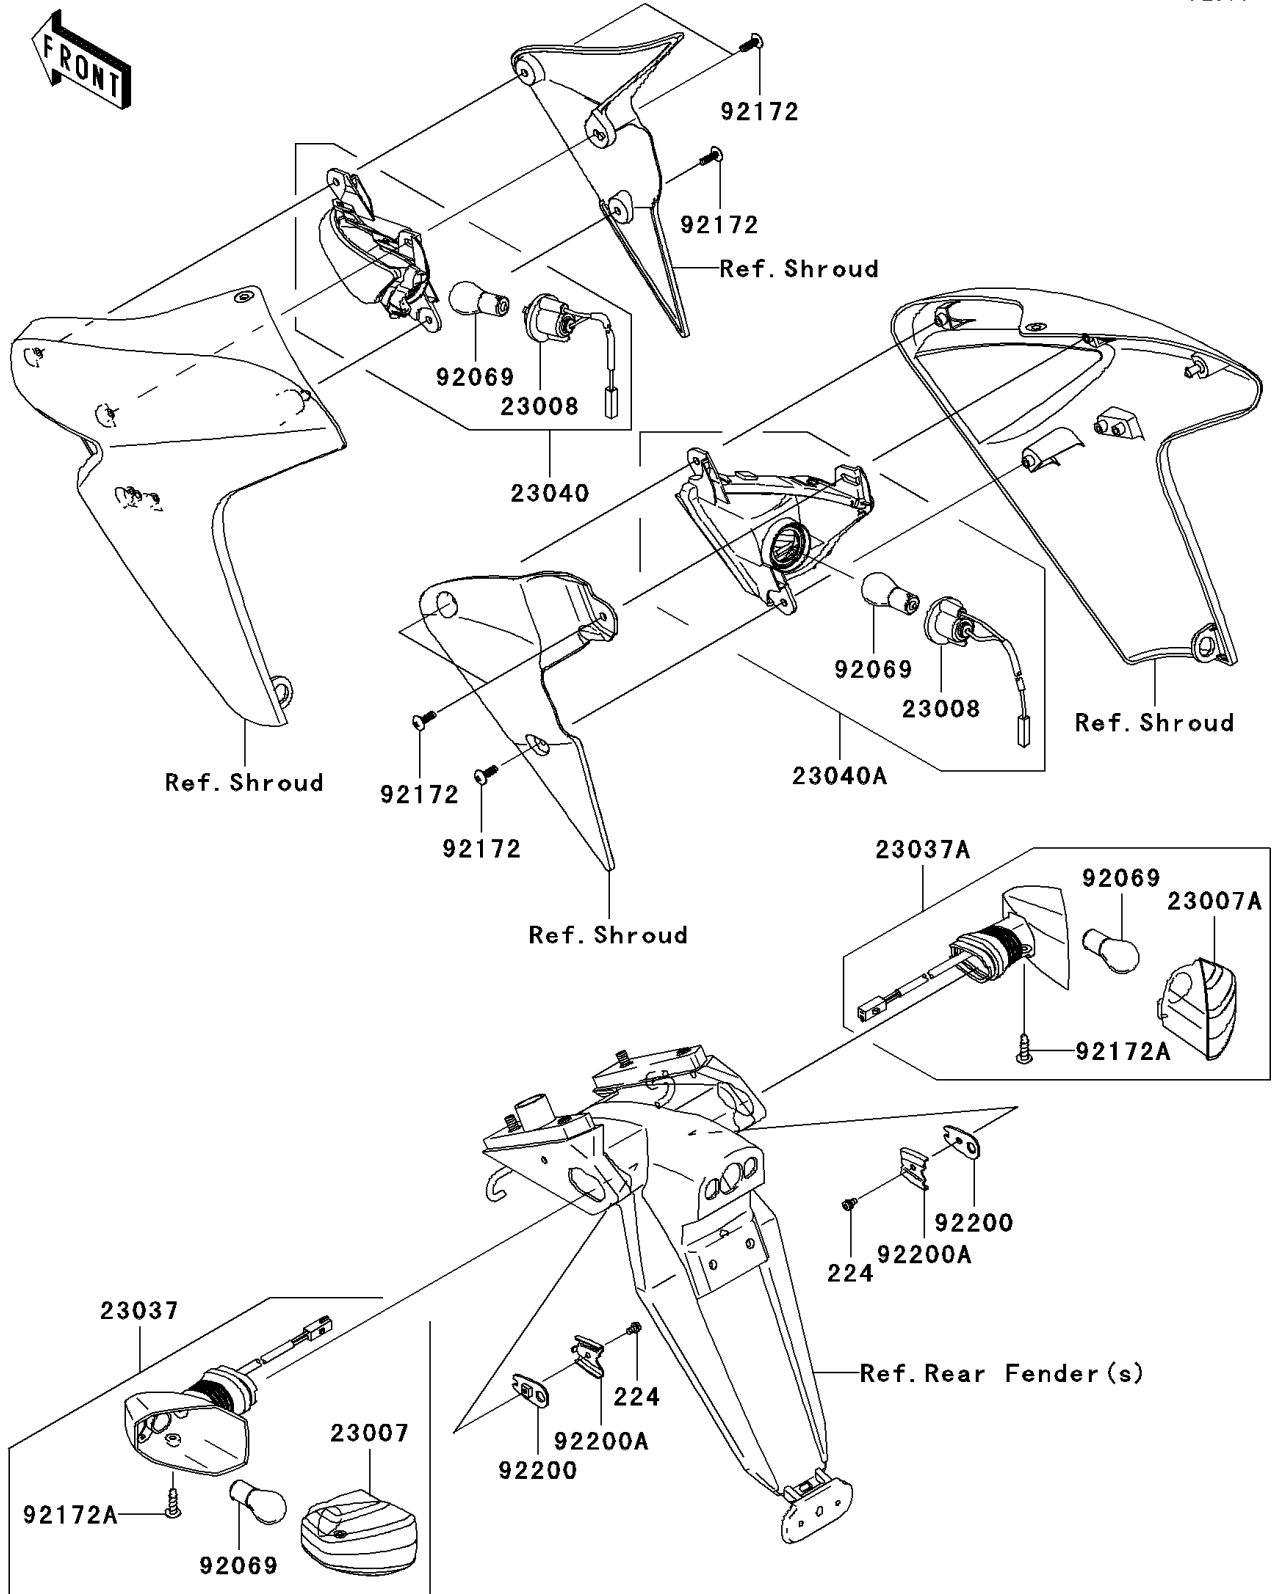

2006 ER-6n (European) PARTS DIAGRAM

Turn Signals

F2730

2006 ER-6n (European) PARTS LIST

Turn Signals

ITEM NAME	PART NUMBER	QUANTITY
SCREW-PAN-WP-CROS,4X8 (Ref # 224)	224AB0408	2
LENS-COMP,SIGNAL LAMP,RR,LH (Ref # 23007)	23007-0063	1
LENS-COMP,SIGNAL LAMP,RR,RH (Ref # 23007A)	23007-0064	1
SOCKET-ASSY,SIGNAL LAMP,FR (Ref # 23008)	23008-0044	2
LAMP-ASSY-SIGNAL,RR,LH (Ref # 23037)	23037-0077	1
LAMP-ASSY-SIGNAL,RR,RH (Ref # 23037A)	23037-0078	1
LAMP-SIGNAL,FR,LH (Ref # 23040)	23040-0059	1
LAMP-SIGNAL,FR,RH (Ref # 23040A)	23040-0060	1
BULB,12V 21W (Ref # 92069)	92069-1125	4
SCREW,TAPPING,5X16 (Ref # 92172)	92172-0175	6
SCREW,TAPPING 4X12 (Ref # 92172A)	92172-0242	2
WASHER,SIGNAL LAMP (Ref # 92200)	92200-0164	2
WASHER,SIGNAL LAMP (Ref # 92200A)	92200-0165	2