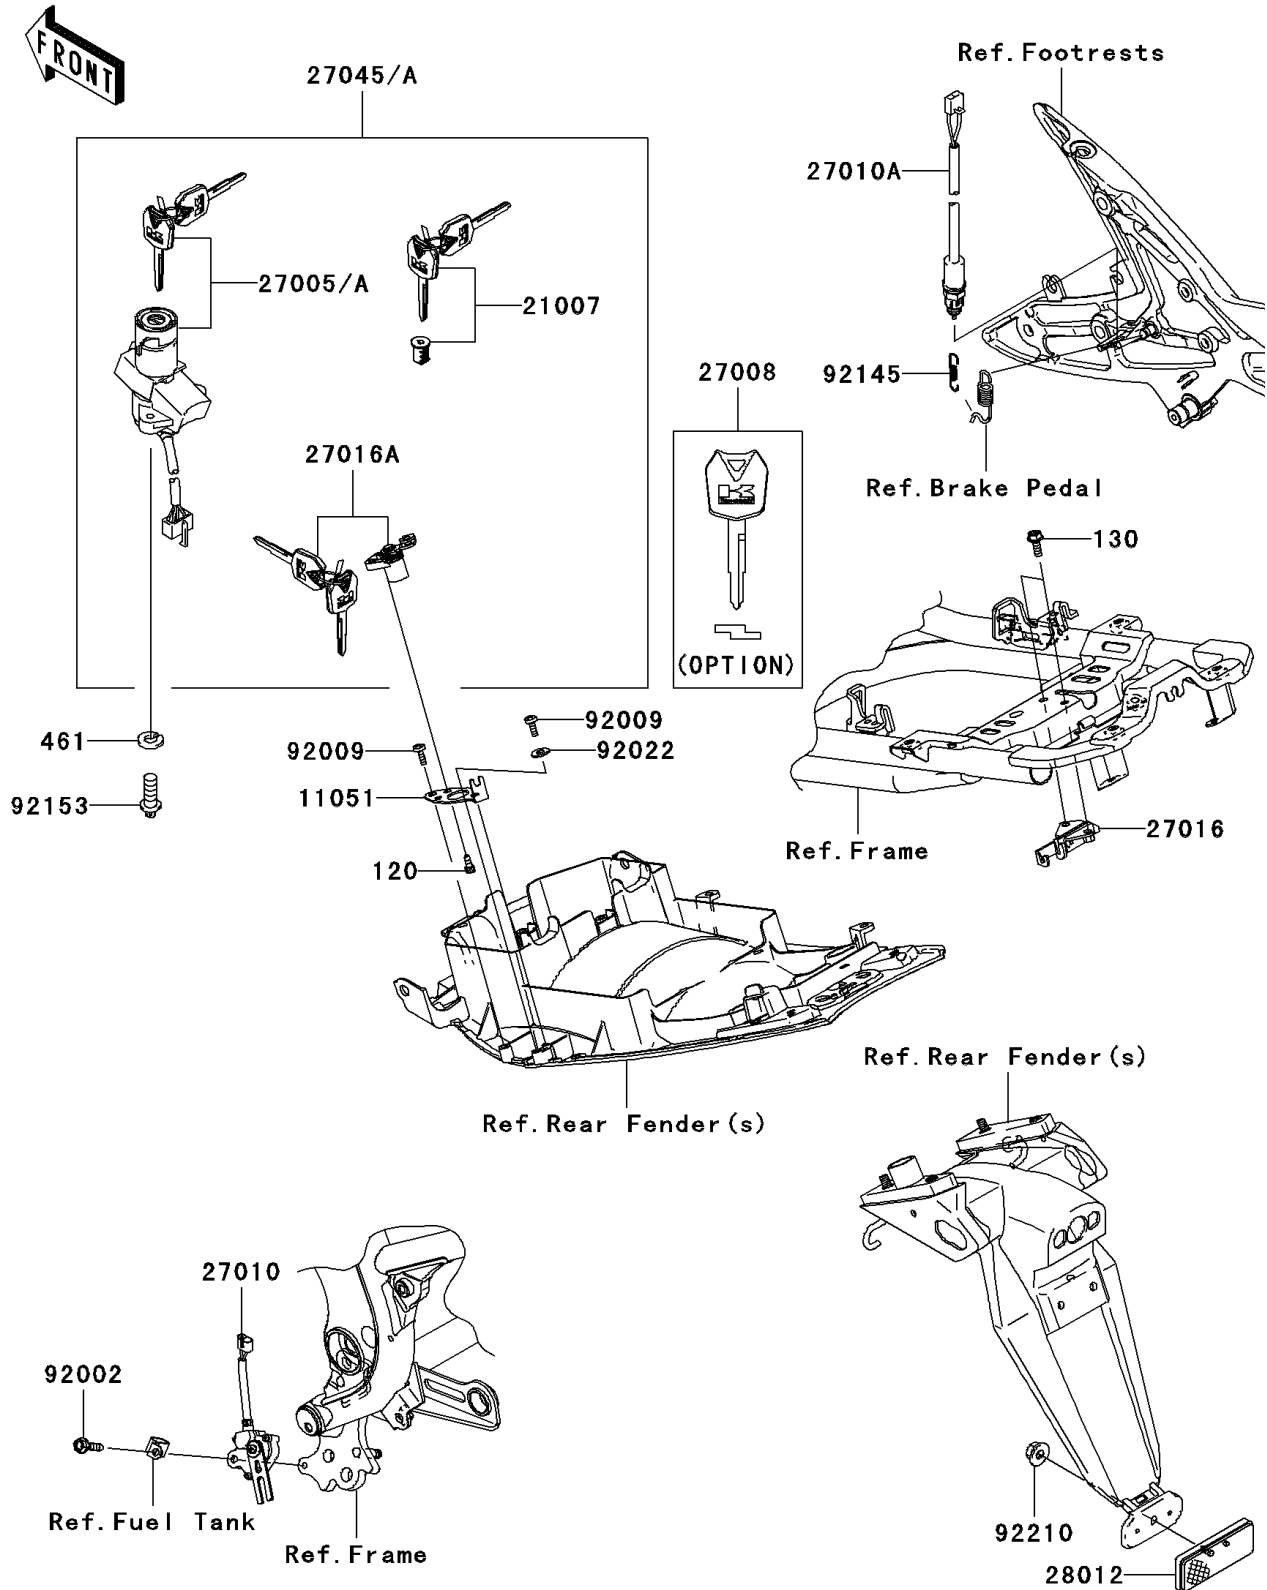

2006 ER-6n (European) PARTS DIAGRAM

Ignition Switch

F2770

2006 ER-6n (European) PARTS LIST

Ignition Switch

ITEM NAME	PART NUMBER	QUANTITY
BOLT-SOCKET,5X12 (Ref # 120)	120CB0512	2
BOLT-FLANGED,6X12 (Ref # 130)	130BB0612	2
WASHER-SPRING (Ref # 461)	461L0600	2
BRACKET,SEAT LOCK (Ref # 11051)	11051-1370	1
ROTOR,LOCK,TANK CAP (Ref # 21007)	21007-5057	1
SWITCH-ASSY-IGNITION (Ref # 27005)	27005-5130	1
KEY-LOCK,BLANK (Ref # 27008)	27008-0030	1
SWITCH,SIDE STAND (Ref # 27010)	27010-1455	1
SWITCH,REAR BRAKE (Ref # 27010A)	27010-1479	1
LOCK-ASSY,SEAT STRIKER (Ref # 27016)	27016-1115	1
LOCK-ASSY,SEAT (Ref # 27016A)	27016-5309	1
SWITCH-ASSY (Ref # 27045)	27045-5231	1
REFLECTOR-REFLEX (Ref # 28012)	28012-1077	1
BOLT,FLANGED,6X25 (Ref # 92002)	92002-1582	1
SCREW,6X14 (Ref # 92009)	92009-3845	2
WASHER,6.5X16X2 (Ref # 92022)	92022-1342	1
SPRING,REAR BRAKE SWITCH (Ref # 92145)	92145-0091	1
BOLT,TORX,6X16 (Ref # 92153)	92153-0967	2
NUT,FLANGED,5MM (Ref # 92210)	92210-0007	1