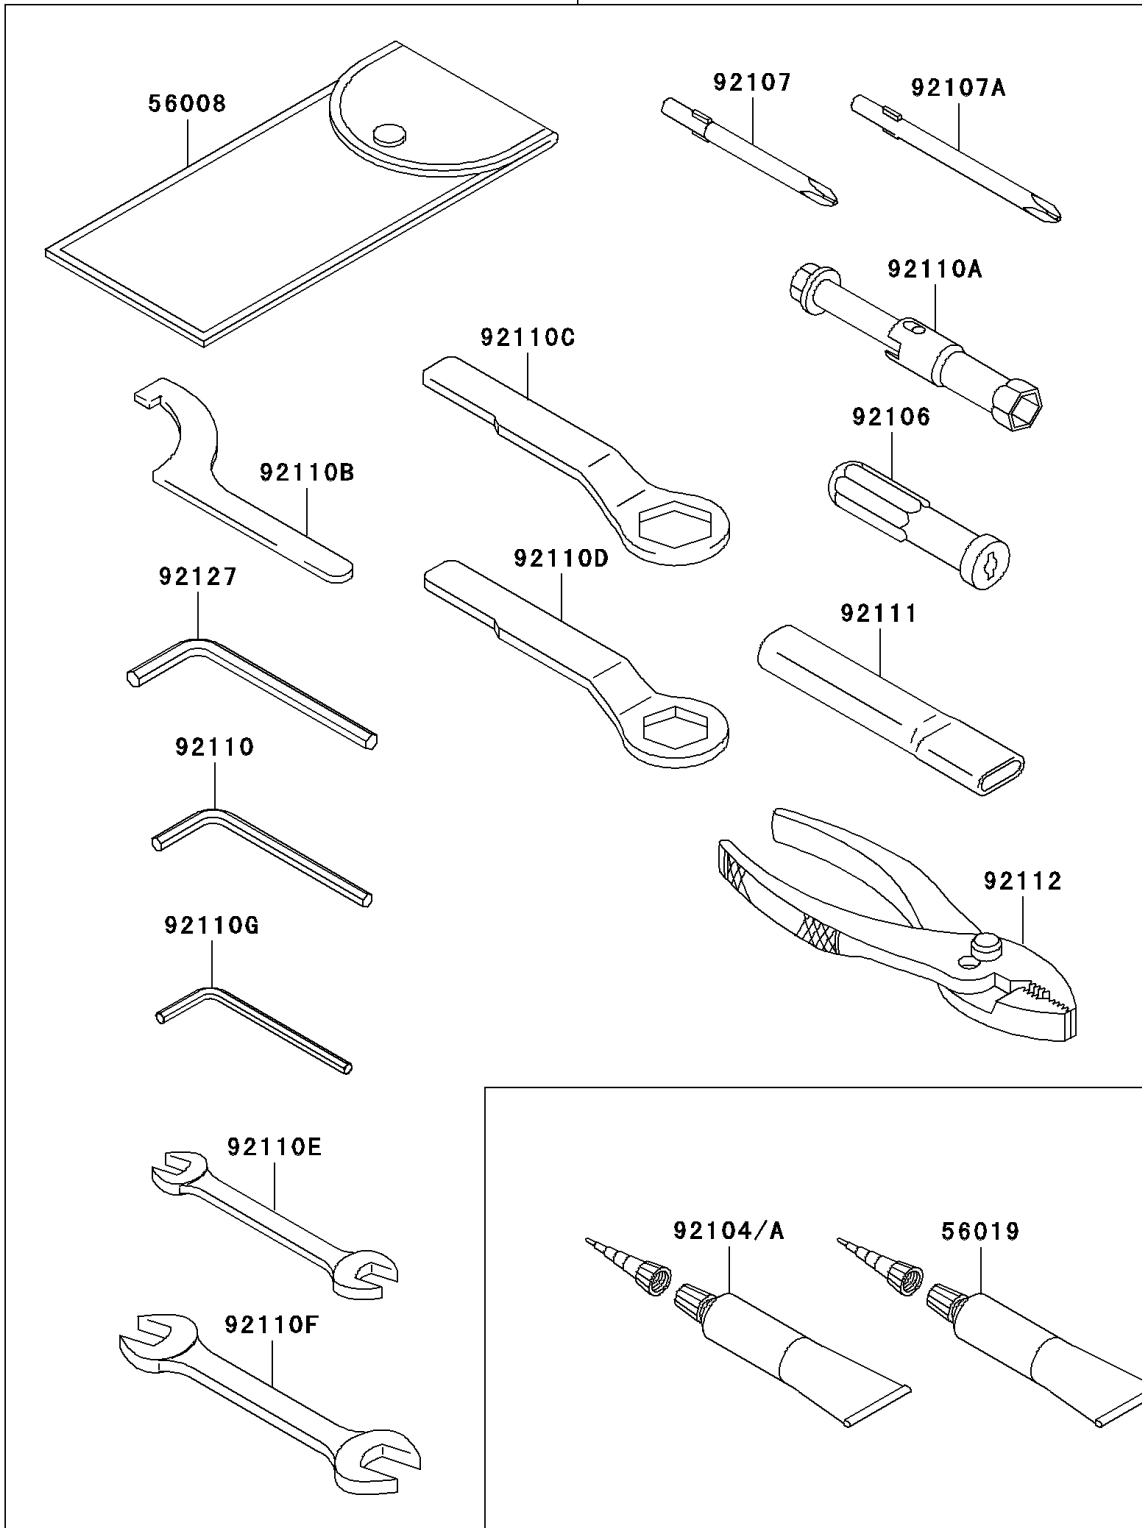

# 2006 ER-6n (European) PARTS DIAGRAM

Owner's Tools

56007

F2810

## 2006 ER-6n (European) PARTS LIST

### Owner's Tools

ITEM NAME	PART NUMBER	QUANTITY
TOOL-KIT (Ref # 56007)	56007-0026	1
BAG,TOOL (Ref # 56008)	56008-1075	1
THREE BOND TB1211,HT/RS,WHITE (Ref # 56019)	56019-120	1
GASKET-LIQUID,TB1211F (Ref # 92104)	92104-0004	1
GASKET-LIQUID,BLACK TB1216B (Ref # 92104A)	92104-1064	1
GRIP-SCREW DRIVER (Ref # 92106)	92106-1001	1
TOOL-DRIVER,#3PHILLIPS (Ref # 92107)	92107-005	1
TOOL-DRIVER,#2PHILLIPS (Ref # 92107A)	92107-1053	1
TOOL-WRENCH,ALLEN,5MM (Ref # 92110)	92110-1015	1
TOOL-WRENCH,BOX,16MM (Ref # 92110A)	92110-1132	1
TOOL-WRENCH,HOOK (Ref # 92110B)	92110-1144	1
TOOL-WRENCH,BOX END,27MM (Ref # 92110C)	92110-1147	1
TOOL-WRENCH,BOX END,22MM (Ref # 92110D)	92110-1148	1
TOOL-WRENCH,OPEN END,10X12 (Ref # 92110E)	92110-1152	1
TOOL-WRENCH,OPEN END,14X17 (Ref # 92110F)	92110-1153	1
TOOL-WRENCH,ALLEN,4MM (Ref # 92110G)	92110-3703	1
TOOL-BAR,BOX END WRENCH (Ref # 92111)	92111-1051	1
TOOL-PLIERS (Ref # 92112)	92112-1001	1
TOOL-WRENCH,ALLEN,6MM (Ref # 92127)	92127-003	1