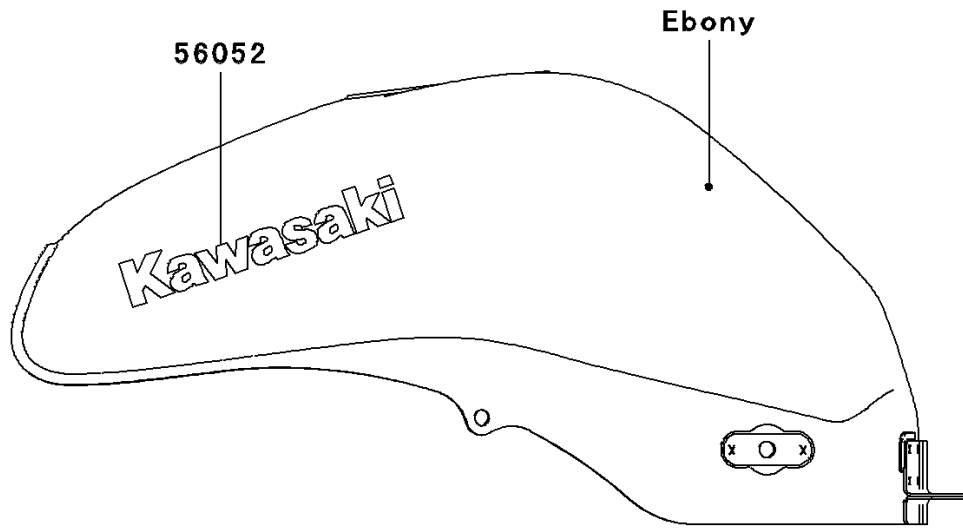

# 2006 ER-6n (European) PARTS DIAGRAM

Decals(Ebony)(A6S)

F2861

## 2006 ER-6n (European) PARTS LIST

Decals(Ebony)(A6S)

ITEM NAME	PART NUMBER	QUANTITY
MARK,FUEL TANK,KAWASAKI (Ref # 56052)	56052-0785	2
MARK,SHROUD,ER-6N (Ref # 56052A)	56052-0786	2