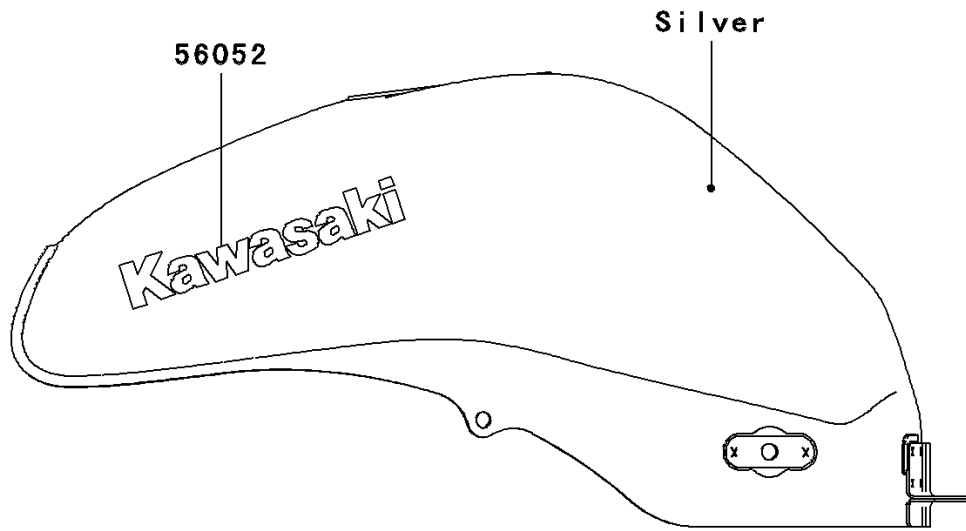

2006 ER-6n (European) PARTS DIAGRAM

Decals(Silver)(A6S)

F2861A

2006 ER-6n (European) PARTS LIST

Decals(Silver)(A6S)

ITEM NAME	PART NUMBER	QUANTITY
MARK,FUEL TANK,KAWASAKI (Ref # 56052)	56052-0788	2
MARK,SHROUD,ER-6N (Ref # 56052A)	56052-0789	2