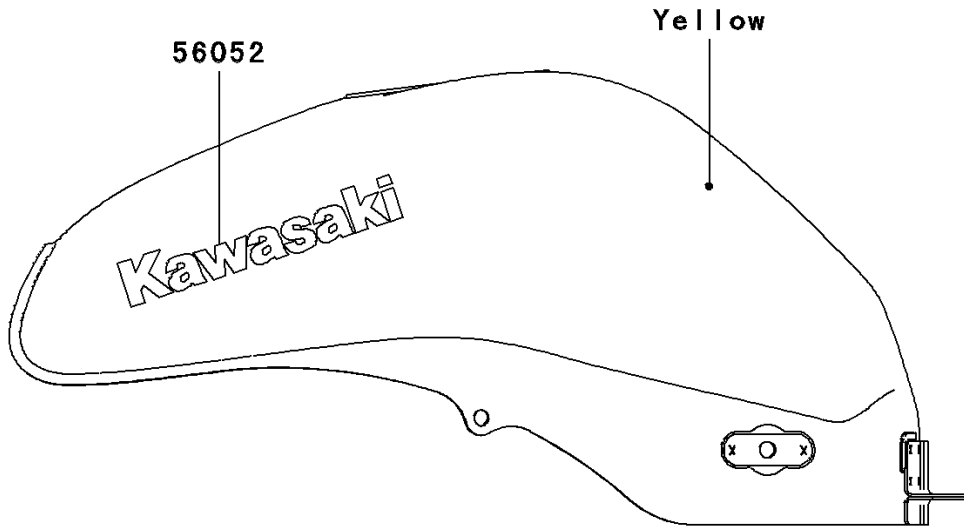

2006 ER-6n (European) PARTS DIAGRAM

Decals(Yellow)(A6S)

F2861B

2006 ER-6n (European) PARTS LIST

Decals(Yellow)(A6S)

ITEM NAME	PART NUMBER	QUANTITY
MARK,FUEL TANK,KAWASAKI (Ref # 56052)	56052-0782	2
MARK,SHROUD,ER-6N (Ref # 56052A)	56052-0783	2