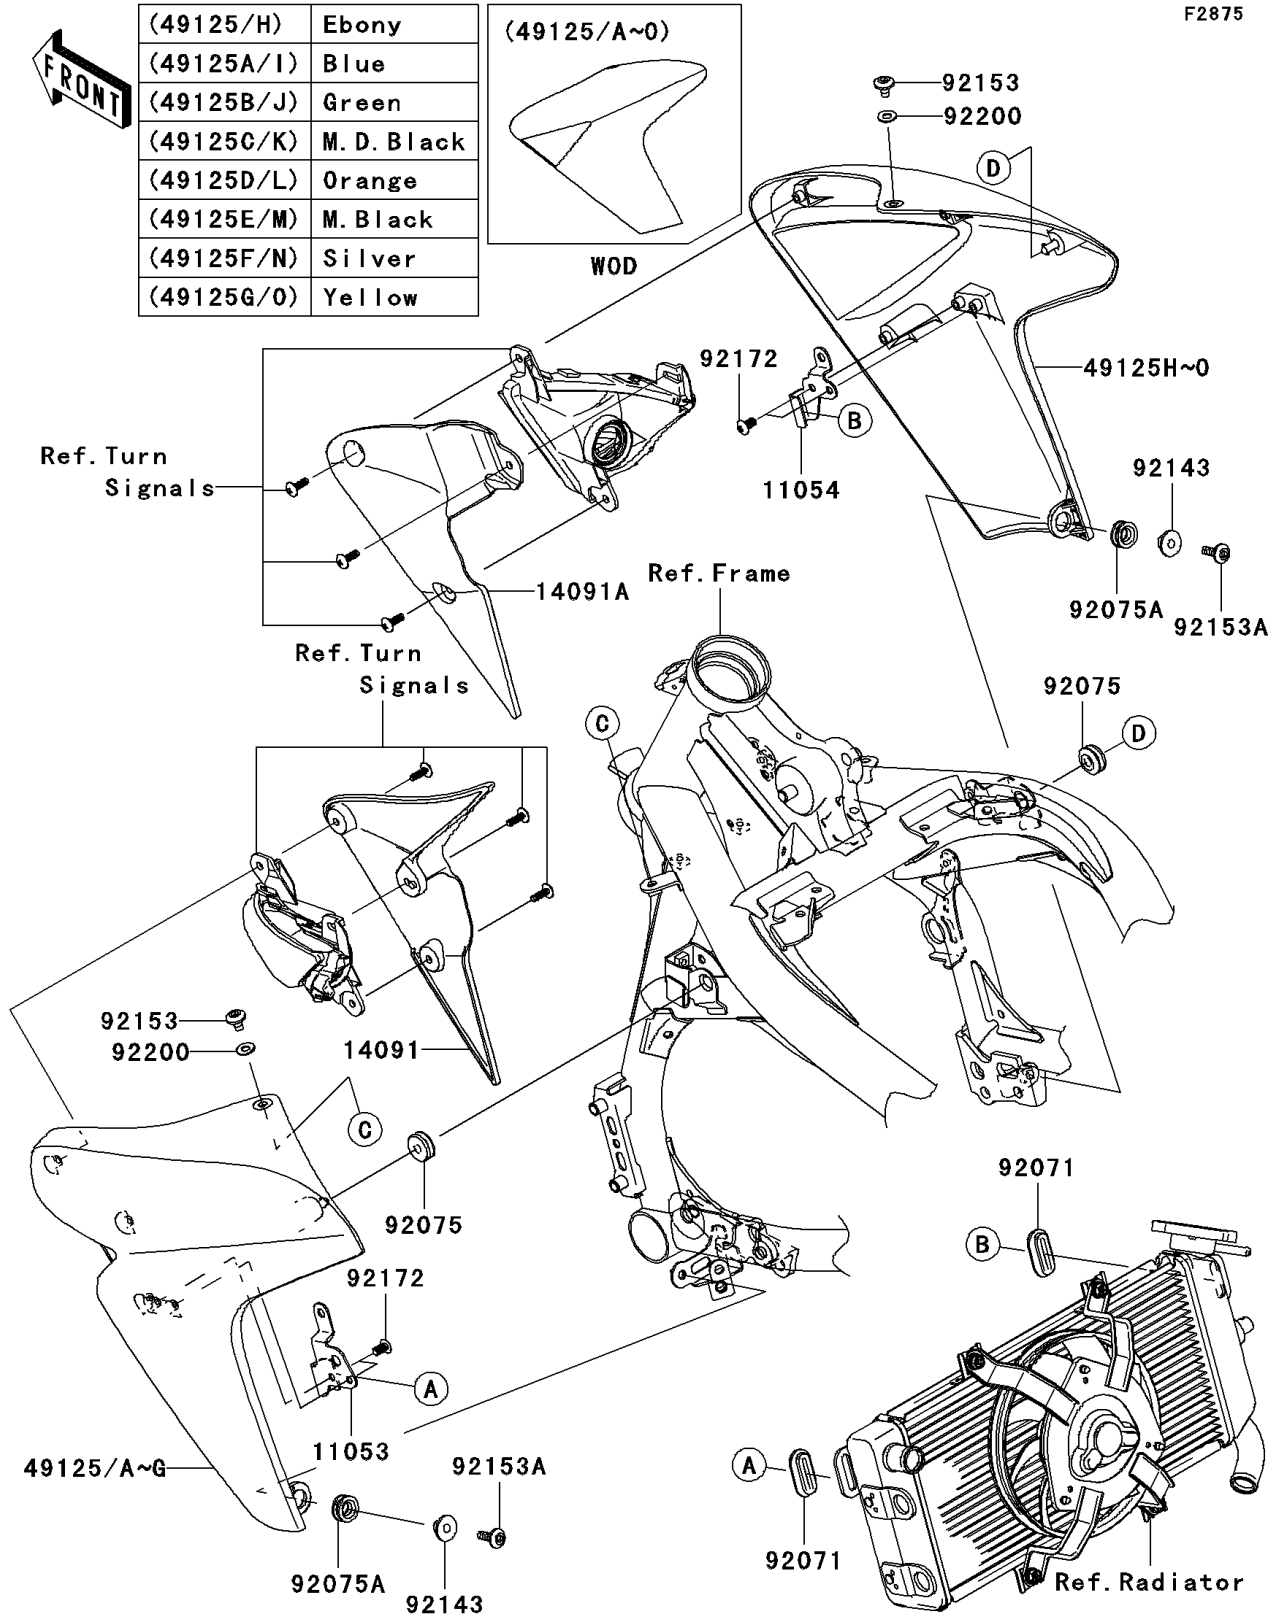

# 2006 ER-6n (European) PARTS DIAGRAM

Shroud

F2875

## 2006 ER-6n (European) PARTS LIST

### Shroud

ITEM NAME	PART NUMBER	QUANTITY
BRACKET,SHROUD,LH (Ref # 11053)	11053-1814	1
BRACKET,SHROUD,RH (Ref # 11054)	11054-0256	1
COVER,SHROUD,LH (Ref # 14091)	14091-0543	1
COVER,SHROUD,RH (Ref # 14091A)	14091-0544	1
SHROUD,LH,EBONY (Ref # 49125)	49125-0018-H8	1
SHROUD,LH,G.SILVER (Ref # 49125F)	49125-0018-474	1
SHROUD,LH,V.YELLOW (Ref # 49125G)	49125-0018-789	1
SHROUD,RH,EBONY (Ref # 49125H)	49125-0019-H8	1
SHROUD,RH,G.SILVER (Ref # 49125N)	49125-0019-474	1
SHROUD,RH,V.YELLOW (Ref # 49125O)	49125-0019-789	1
GROMMET (Ref # 92071)	92071-0013	2
DAMPER (Ref # 92075)	92075-1067	2
DAMPER (Ref # 92075A)	92075-1634	2
COLLAR (Ref # 92143)	92143-1962	2
BOLT,SOCKET,6X10 (Ref # 92153)	92153-0411	2
BOLT,6X18 (Ref # 92153A)	92153-0816	2
SCREW,TAPPING,5X14 (Ref # 92172)	92172-0006	4
WASHER,6.5X14X1 (Ref # 92200)	92200-1388	2