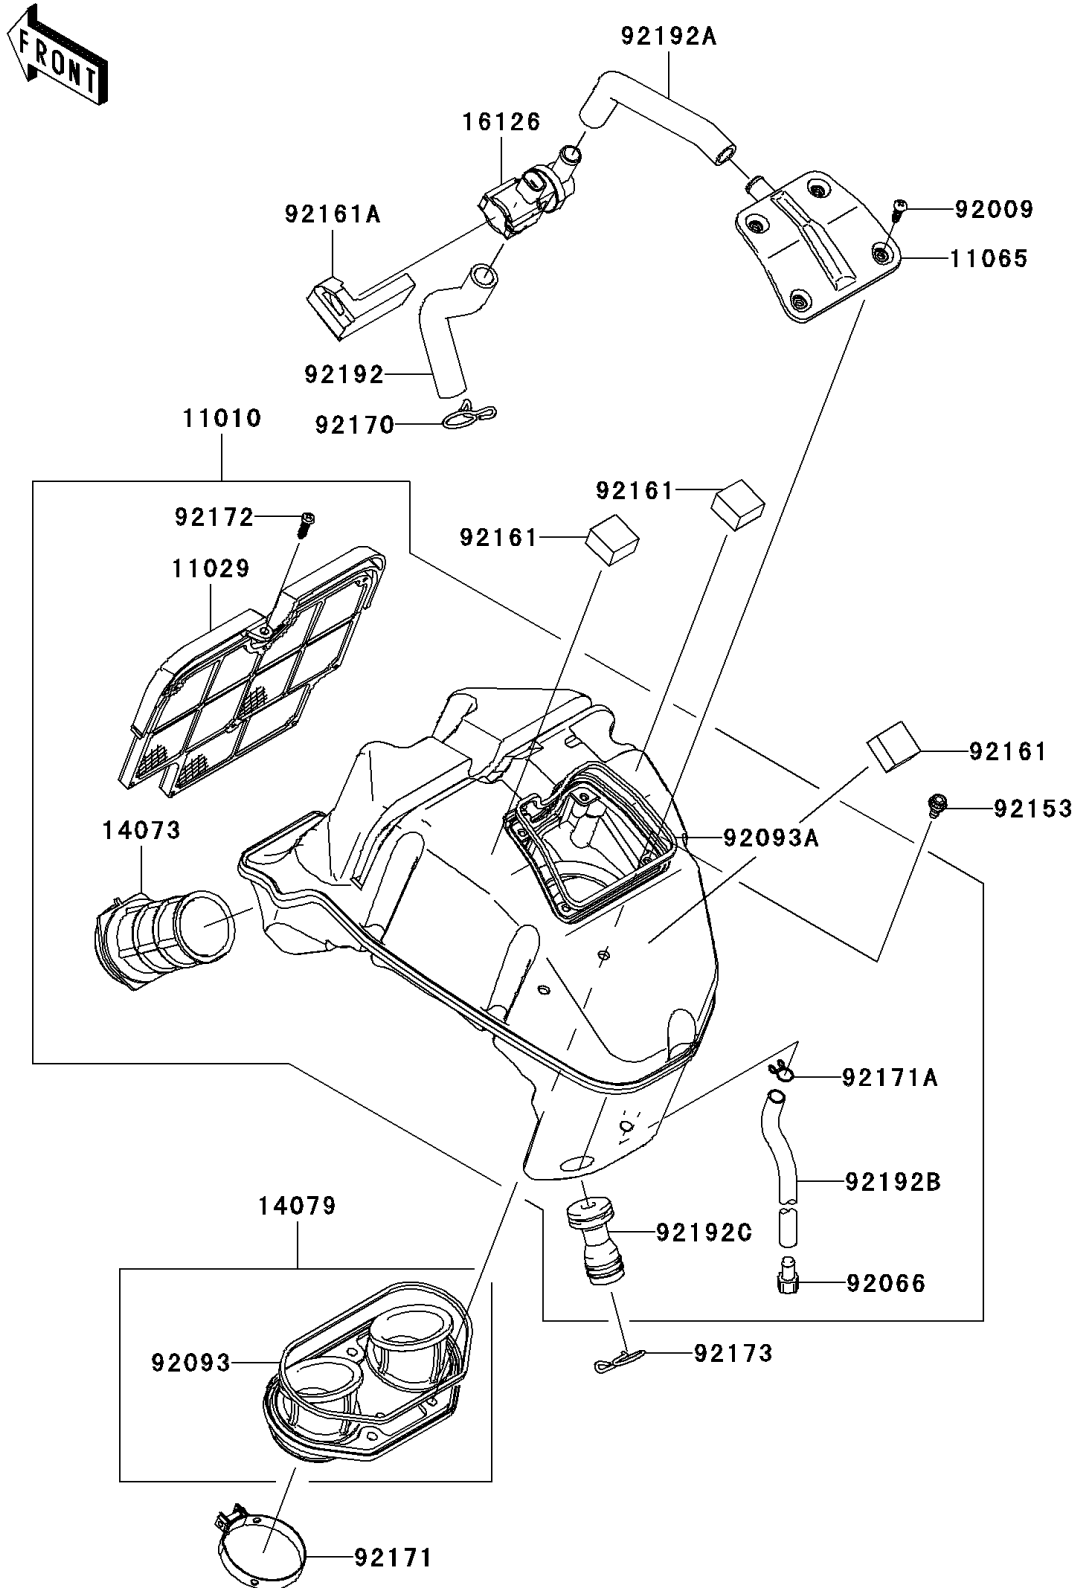

2011 ER-6n (European) PARTS DIAGRAM

Air Cleaner

E1130

2011 ER-6n (European) PARTS LIST

Air Cleaner

ITEM NAME	PART NUMBER	QUANTITY
FILTER-ASSY-AIR (Ref # 11010)	11010-0156	1
ELEMENT-ASSY-AIR FILTER (Ref # 11029)	11029-0011	1
CAP,UPPER CASE (Ref # 11065)	11065-0120	1
DUCT,INLET (Ref # 14073)	14073-0210	2
HOLDER-ASSY (Ref # 14079)	14079-0064	1
VALVE,AIR SWITING (Ref # 16126)	16126-0019	1
SCREW,TAPPING,5X16 (Ref # 92009)	92009-1984	4
PLUG,DRAIN,8.5X15 (Ref # 92066)	92066-0127	1
SEAL (Ref # 92093)	92093-0046	1
SEAL,CAP (Ref # 92093A)	92093-0142	1
BOLT,SOCKET,6X12 (Ref # 92153)	92153-0759	4
DAMPER,T=15 (Ref # 92161)	92161-0302	3
DAMPER (Ref # 92161A)	92161-0309	1
CLAMP (Ref # 92170)	92170-1017	1
CLAMP (Ref # 92171)	92171-0314	2
CLAMP,DRAIN (Ref # 92171A)	92171-1584	1
SCREW,TAPPING,5X20 (Ref # 92172)	92172-0298	1
CLAMP,22X2 (Ref # 92173)	92173-0001	1
TUBE,HEAD-ASV (Ref # 92192)	92192-0232	1
TUBE,A/C-ASV (Ref # 92192A)	92192-0680	1
TUBE,8X12X245 (Ref # 92192B)	92192-0709	1
TUBE,BREATHER (Ref # 92192C)	92192-0818	1