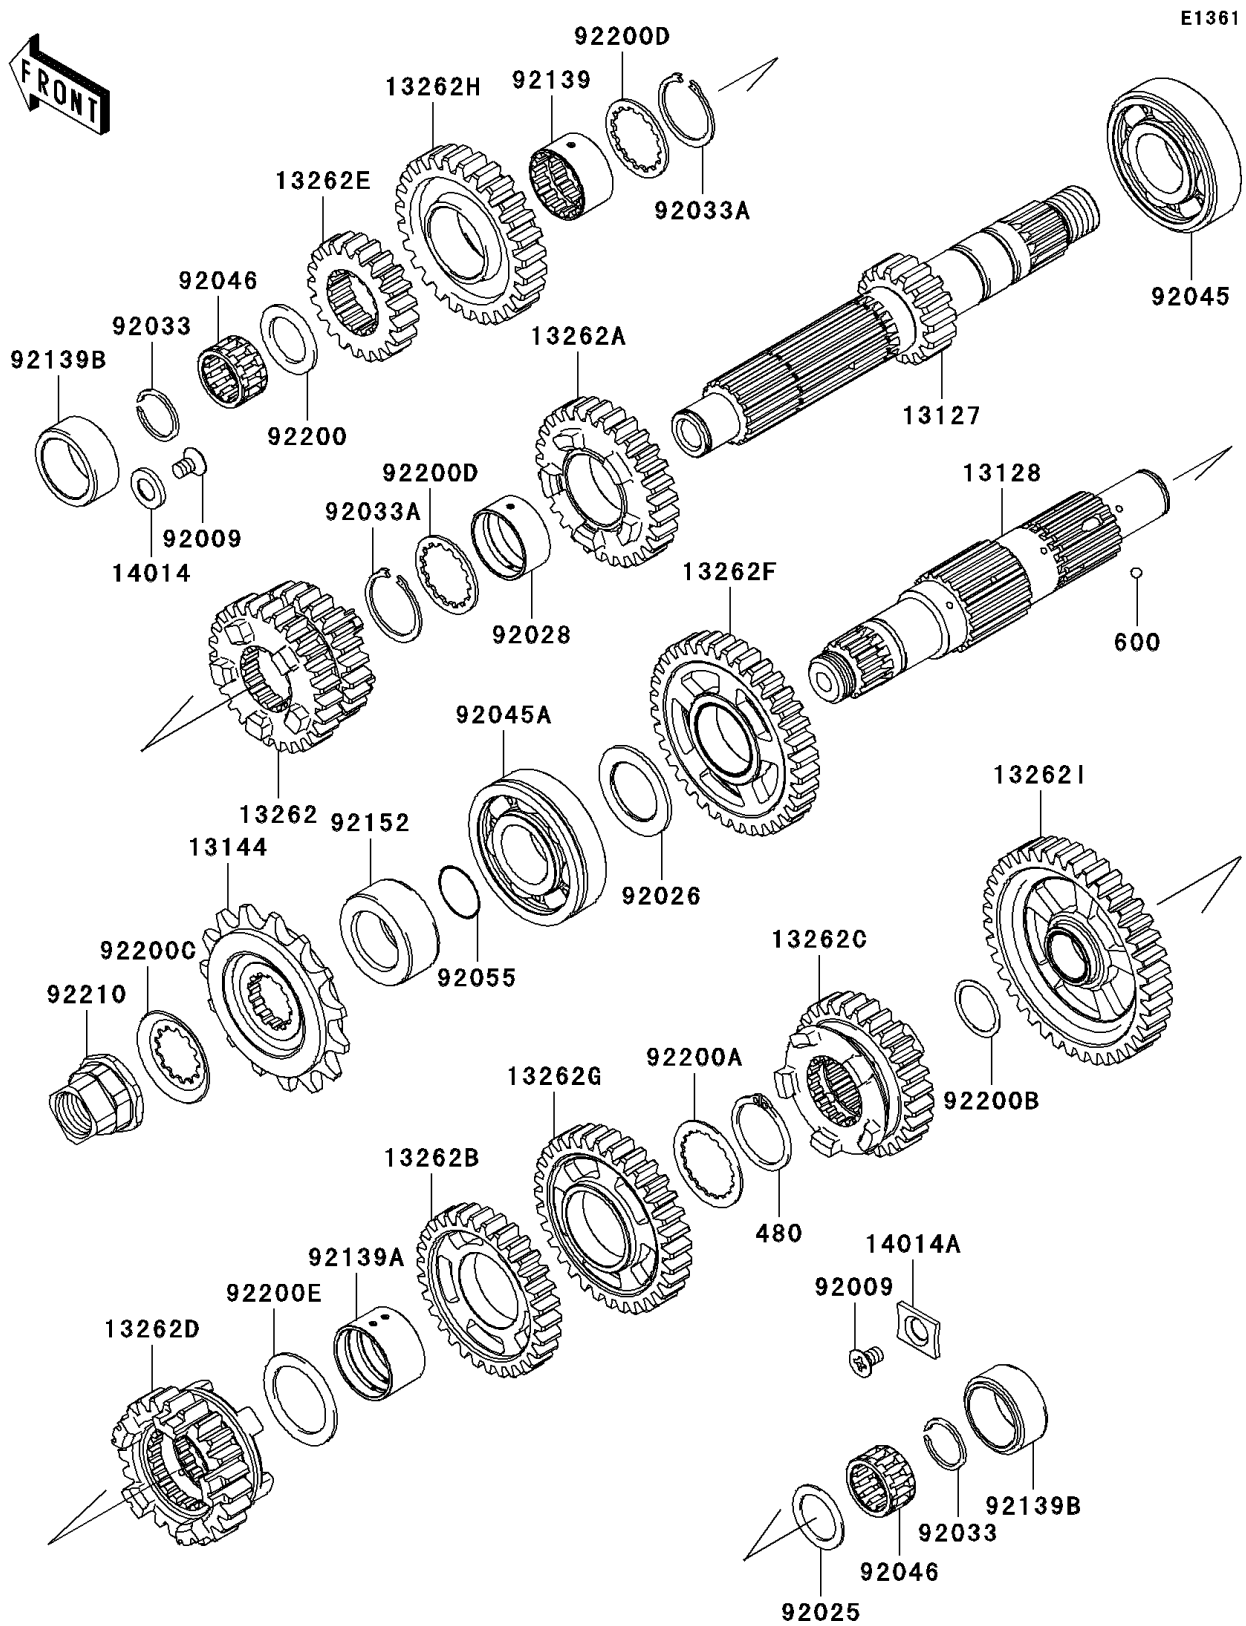

# 2011 ER-6n (European) PARTS DIAGRAM

Transmission

## 2011 ER-6n (European) PARTS LIST

### Transmission

ITEM NAME	PART NUMBER	QUANTITY
CIRCLIP (Ref # 480)	480J2900	1
BALL-STEEL,5/32" (Ref # 600)	600A0500	3
SHAFT-TRANSMISSION INPUT,16T (Ref # 13127)	13127-0028	1
SHAFT-TRANSMISSION OUTPUT (Ref # 13128)	13128-0020	1
SPROCKET-OUTPUT,15T,#520 (Ref # 13144)	13144-0024	1
GEAR,INPUT 3RD&4TH,24T&27T (Ref # 13262)	13262-0245	1
GEAR,INPUT 5TH,29T (Ref # 13262A)	13262-0246	1
GEAR,OUTPUT 4TH,30T (Ref # 13262B)	13262-0251	1
GEAR,OUTPUT 5TH,28T (Ref # 13262C)	13262-0252	1
GEAR,OUTPUT TOP,23T (Ref # 13262D)	13262-0253	1
GEAR,INPUT 2ND,21T (Ref # 13262E)	13262-0335	1
GEAR,OUTPUT 2ND,36T (Ref # 13262F)	13262-0337	1
GEAR,OUTPUT 3RD,32T (Ref # 13262G)	13262-0338	1
GEAR,INPUT TOP,27T (Ref # 13262H)	13262-0447	1
GEAR,OUTPUT LOW,39T (Ref # 13262I)	13262-0498	1
PLATE-POSITION,9.5X17X2.3 (Ref # 14014)	14014-0019	1
PLATE-POSITION,RH (Ref # 14014A)	14014-0020	1
SCREW,6X10 (Ref # 92009)	92009-1375	2
SHIM,20.3X28X1.1 (Ref # 92025)	92025-1455	1
SPACER,25.3X39X2.0 (Ref # 92026)	92026-1529	1
BUSHING,INPUT GEAR (Ref # 92028)	92028-1449	1
RING-SNAP,20MM (Ref # 92033)	92033-015	2
RING-SNAP,25.9X30.6X1.2 (Ref # 92033A)	92033-1037	2
BEARING-BALL,25X62X17 (Ref # 92045)	92045-0042	1
BEARING-BALL,6305N2SH2 (Ref # 92045A)	92045-1224	1
BEARING-NEEDLE,KMJ20X26X13.8X1 (Ref # 92046)	92046-1185	2
RING-O,21.5X1.5 (Ref # 92055)	92055-0196	1
BUSHING,INPUT TOP GEAR (Ref # 92139)	92139-0107	1
BUSHING,OUT 3RD&4TH GEAR (Ref # 92139A)	92139-0108	1

### Transmission

ITEM NAME	PART NUMBER	QUANTITY
BUSHING,BEARING-NEEDLE (Ref # 92139B)	92139-0120	2
COLLAR,25X40X17.2 (Ref # 92152)	92152-0300	1
WASHER,20.2X30X1.8 (Ref # 92200)	92200-0221	1
WASHER,30.3X38X1.0 (Ref # 92200A)	92200-0222	1
WASHER,20.2X25.0X0.5 (Ref # 92200B)	92200-0291	1
WASHER (Ref # 92200C)	92200-0506	1
WASHER,28.5X34.0X1.5 (Ref # 92200D)	92200-1240	2
WASHER,29.9X40X1.5 (Ref # 92200E)	92200-1278	1
NUT,M20,L=24MM (Ref # 92210)	92210-0222	1