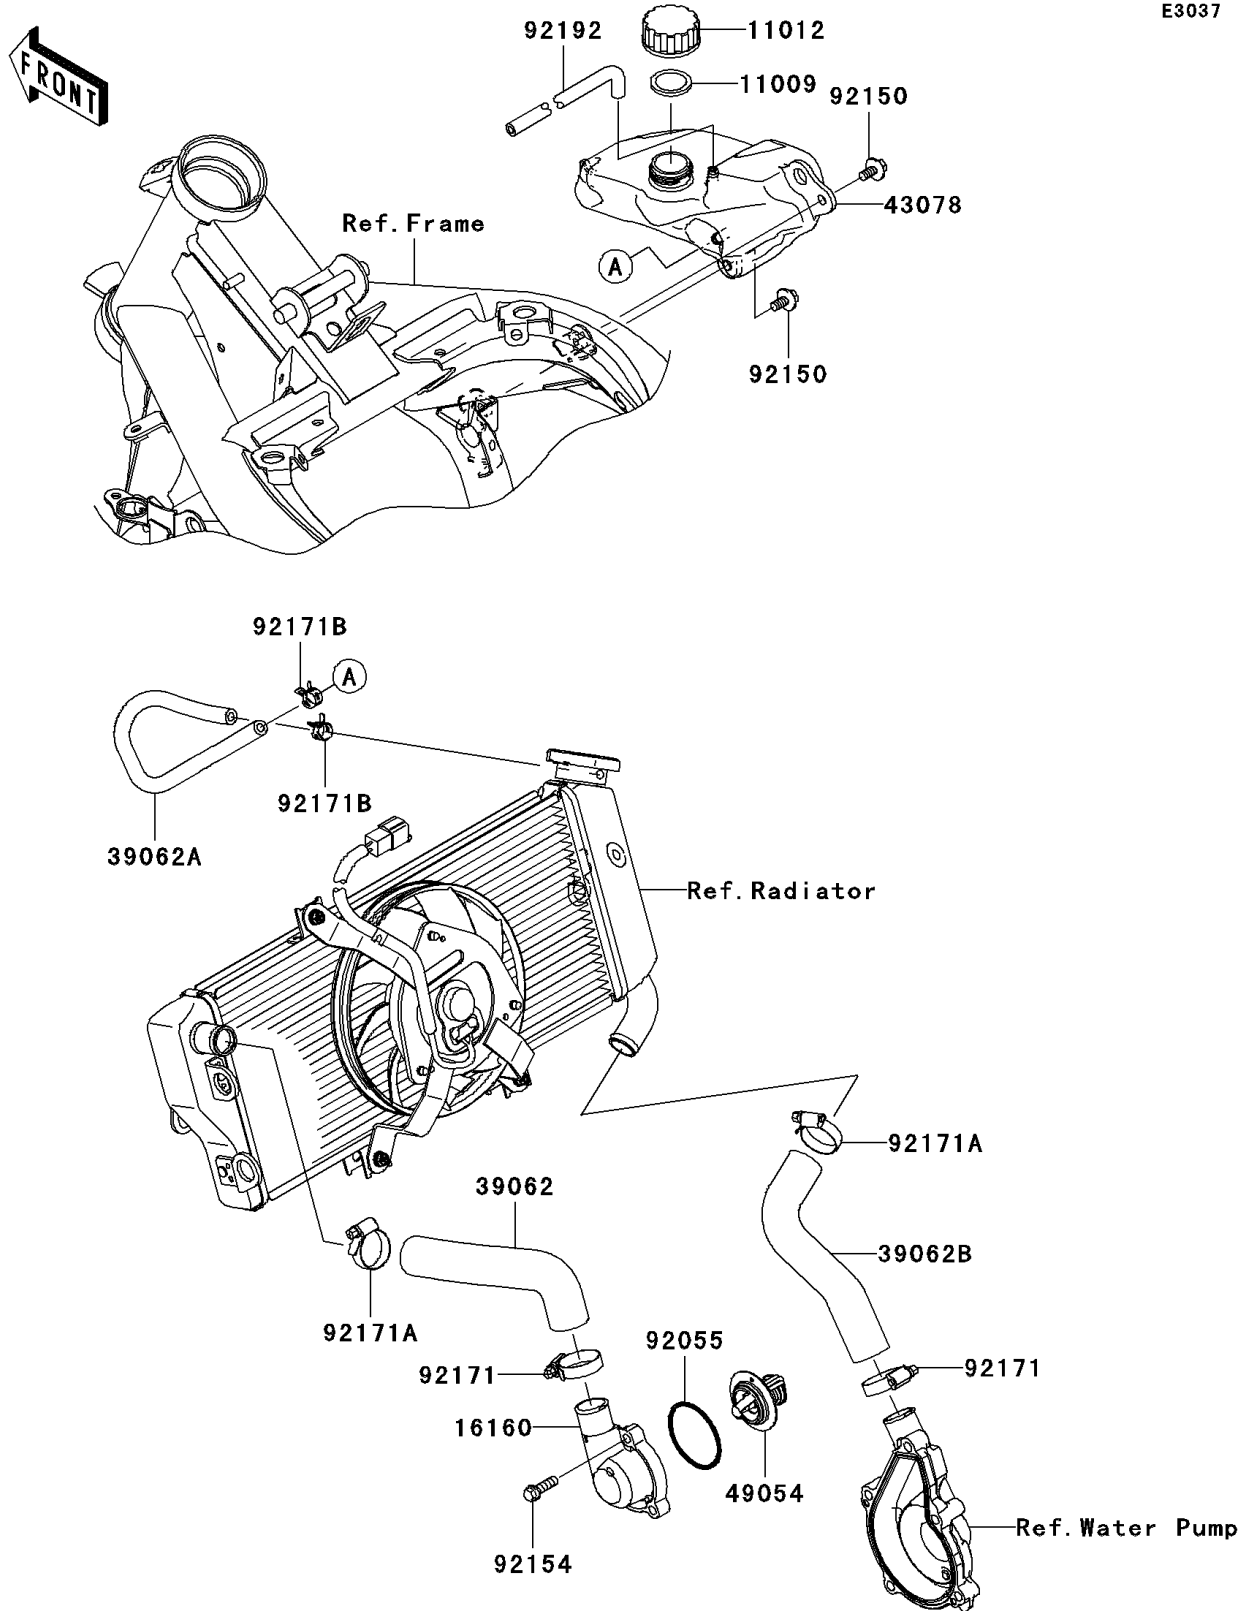

2011 ER-6n (European) PARTS DIAGRAM

Water Pipe

E3037

2011 ER-6n (European) PARTS LIST

Water Pipe

ITEM NAME	PART NUMBER	QUANTITY
GASKET,RESERVOIR TANK CAP (Ref # 11009)	11009-1145	1
CAP (Ref # 11012)	11012-1084	1
BODY,THERMO (Ref # 16160)	16160-0181	1
HOSE-COOLING,HEAD-RAD. (Ref # 39062)	39062-0254	1
HOSE-COOLING,RAD.-RESERVOIR (Ref # 39062A)	39062-0255	1
HOSE-COOLING,W.PUMP-RAD (Ref # 39062B)	39062-0265	1
RESERVOIR (Ref # 43078)	43078-0052	1
THERMOSTAT (Ref # 49054)	49054-0001	1
RING-O,44.7X2.4 (Ref # 92055)	92055-0160	1
BOLT,6X14 (Ref # 92150)	92150-1340	2
BOLT,FLANGED-SMALL,6X20 (Ref # 92154)	92154-0118	3
CLAMP (Ref # 92171)	92171-0261	2
CLAMP (Ref # 92171A)	92171-0337	2
CLAMP,10.5X8X0.7 (Ref # 92171B)	92171-1992	2
TUBE,BREATHER (Ref # 92192)	92192-0679	1