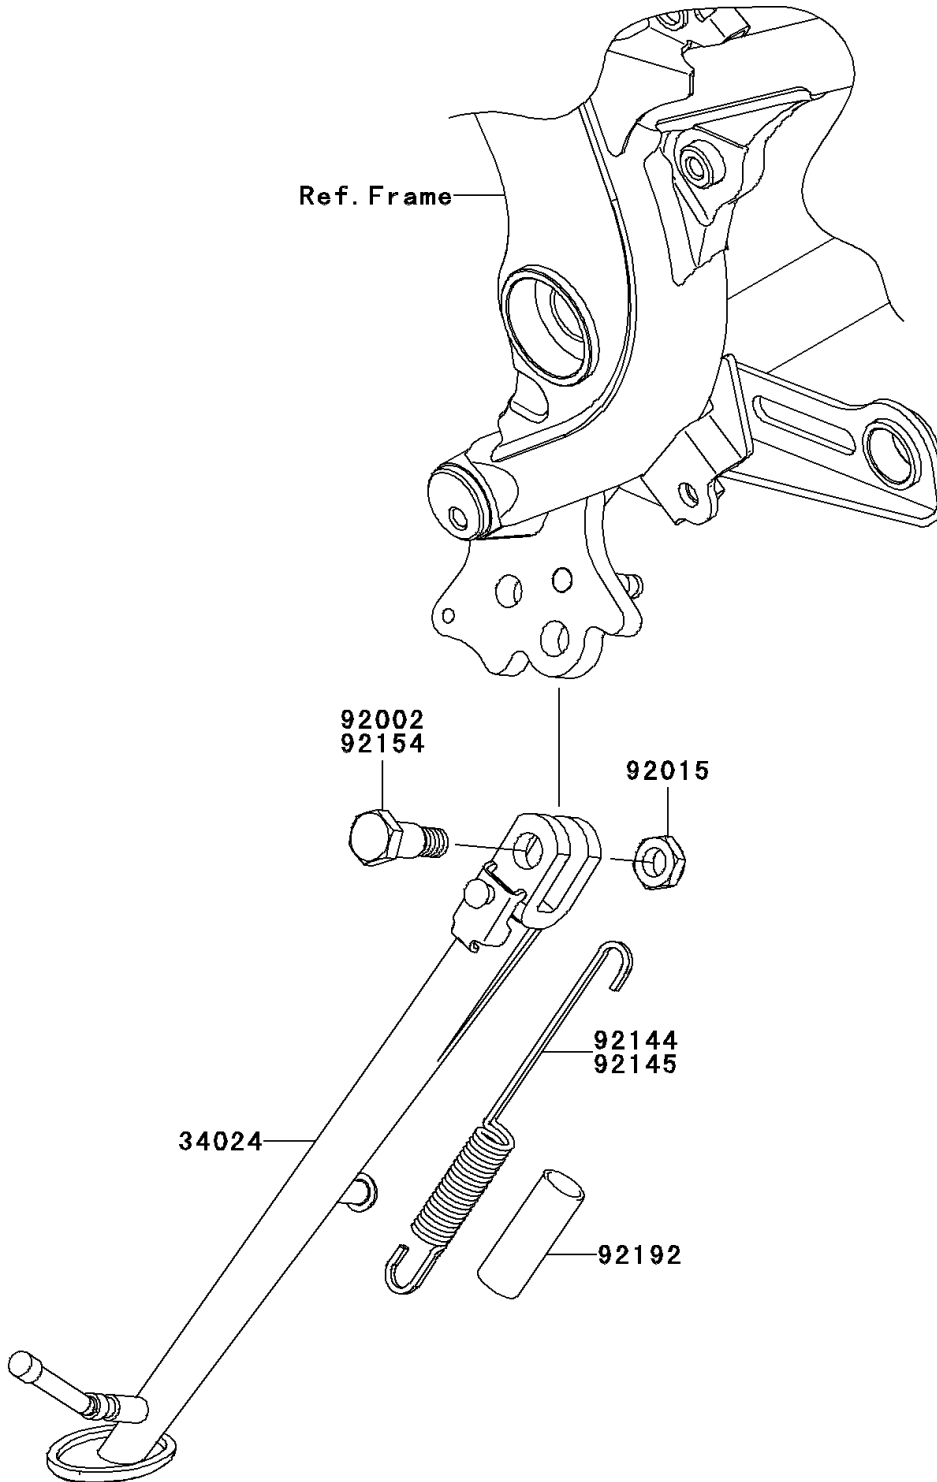

2011 ER-6n (European) PARTS DIAGRAM

Stand(s)

F2180

2011 ER-6n (European) PARTS LIST

Stand(s)

ITEM NAME	PART NUMBER	QUANTITY
STAND-SIDE (Ref # 34024)	34024-0096	1
NUT,LOCK,10MM,BLACK (Ref # 92015)	92015-1188	1
SPRING,SIDE STAND (Ref # 92145)	92145-0813	1
BOLT,10X32.5 (Ref # 92154)	92154-0437	1
TUBE,14X17X50 (Ref # 92192)	92192-0700	1